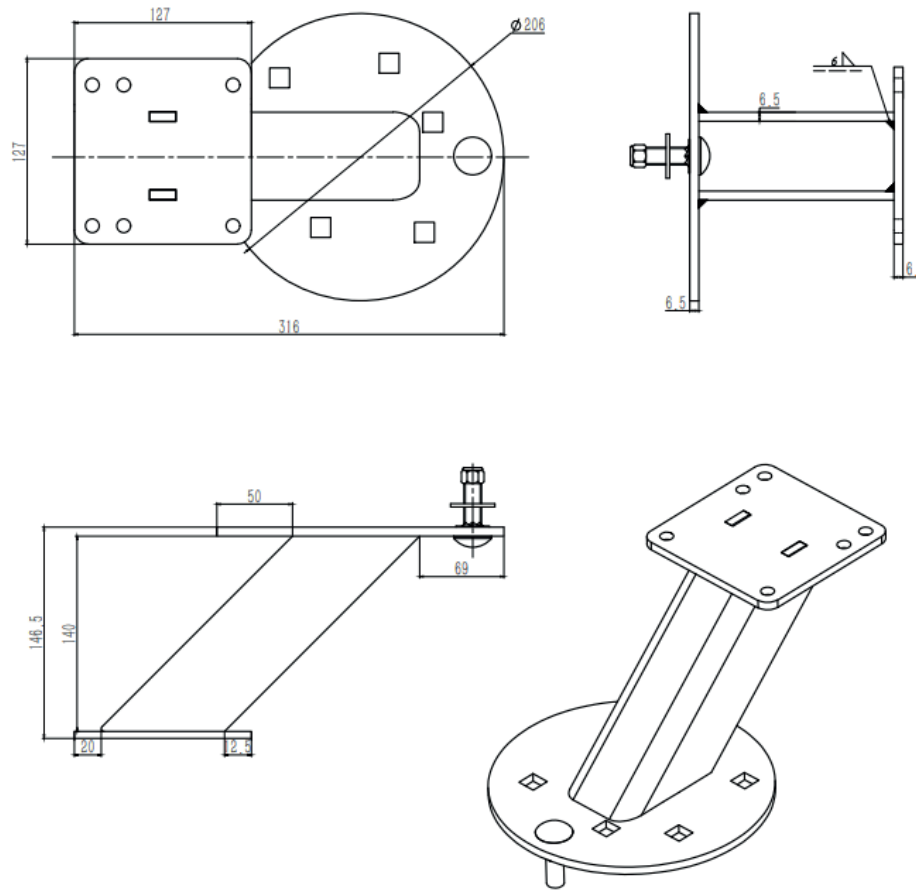

TECHNICAL DRAWING / DESSIN TECHNIQUE

JIMEXS
HARDWARE

1 866 447-5656 / INFO@JIMEXS.COM

WWW.JIMEXS-HARDWARE.COM

903-505

Support pour pneu - HDG
Spare wheel support - HDG

PROJECTIONS