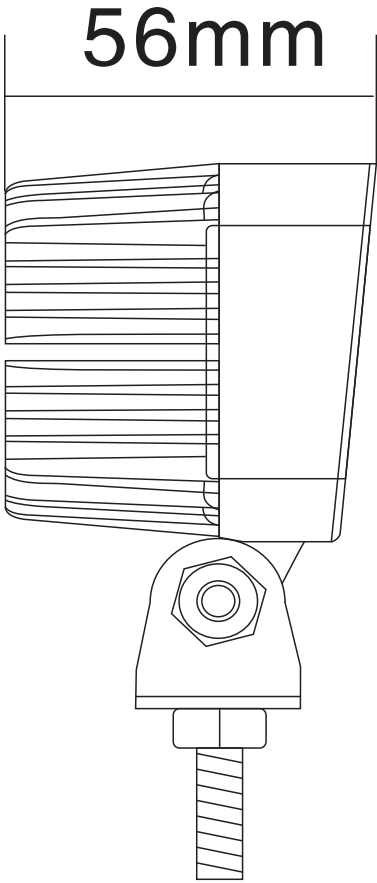

Classé CEM / EMC rated

NUMERO DE PIÈCE/PART NUMBER		DESCRIPTION		
709-793		Lampe utilitaire DEL - 3 diodes - LED Work lamp		
DESSIN PAR/DRAWING BY		SPECS		
J-lite Off-Road		9W - 720 lumens - Voltage: 10-30 DC - Spot (90 deg.)		
www.jlite-offroad.com	DATE	FEUILLE/SHEET	ÉCHELLE/SCALE	PROJECTIONS
	2015-05-25	1/1	N/A	