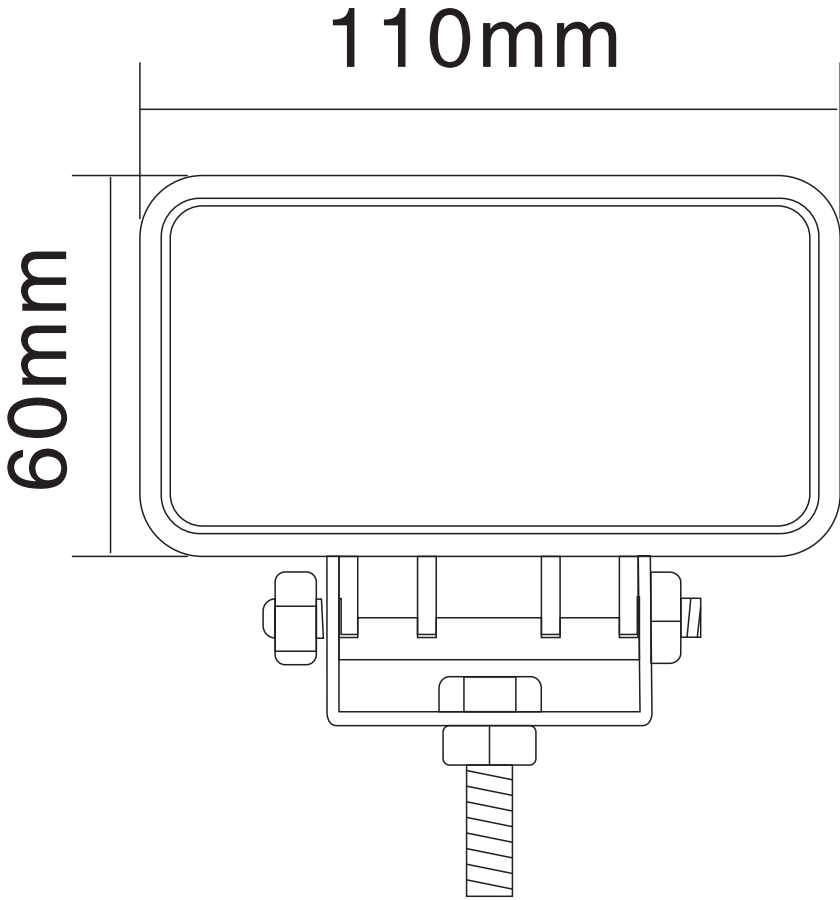

Classé CEM / EMC rated

NUMERO DE PIÈCE/PART NUMBER		DESCRIPTION		
709-793		Lampe utilitaire DEL - 3 diodes - LED Work lamp		
DESSIN PAR/DRAWING BY		SPECS		
J-lite Off-Road		9W - 720 lumens - Voltage: 10-30 DC - Spot (90 deg.)		
www.jlite-offroad.com	DATE	FEUILLE/SHEET	ÉCHELLE/SCALE	PROJECTIONS
	2015-05-25	1/1	N/A	