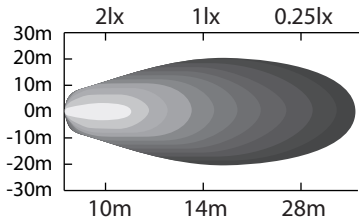

Classé CEM / EMC rated

NUMERO DE PIÈCE/PART NUMBER		DESCRIPTION		
709-793		Lampe utilitaire DEL - 3 diodes - LED Work lamp		
DESSIN PAR/DRAWING BY		SPECS		
J-lite Off-Road		9W - 720 lumens - Voltage: 10-30 DC - Spot (90 deg.)		
www.jlite-offroad.com	DATE	FEUILLE/SHEET	ÉCHELLE/SCALE	PROJECTIONS
	2015-05-25	1/1	N/A	