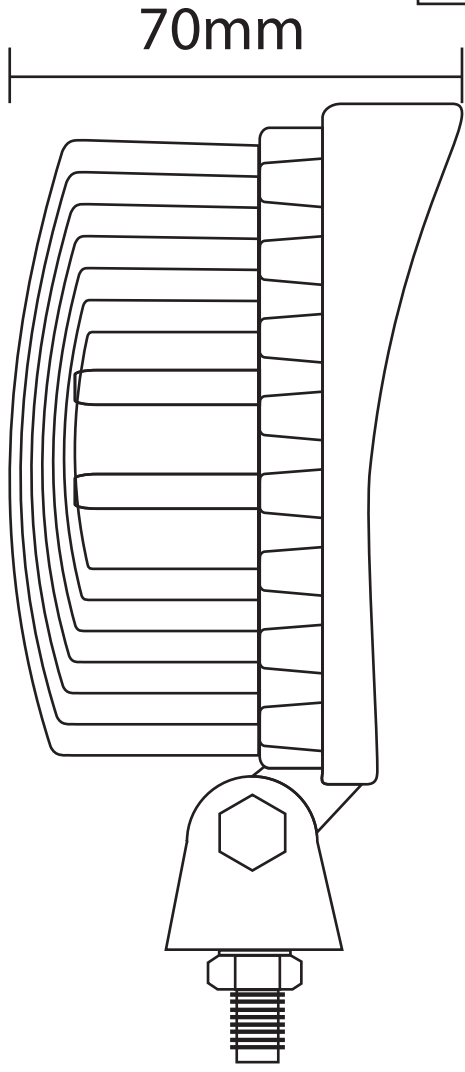

Classé CEM / EMC rated

NUMERO DE PIÈCE/PART NUMBER	DESCRIPTION			
709-713	Lampe utilitaire DEL - 14 diodes - LED Work lamp			
DESSIN PAR/DRAWING BY	SPECS			
J-lite Off-Road	42W - 3360 lumens - Voltage: 10-30 DC - Flood (90 deg.)			
www.jlite-offroad.com	DATE	FEUILLE/SHEET	ÉCHELLE/SCALE	PROJECTIONS
	2014-05-08	1/1	N/A	