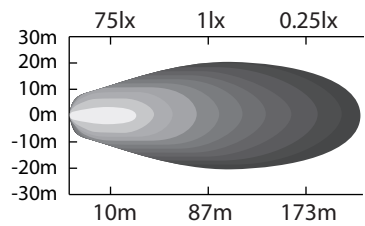

Classé CEM / EMC rated

NUMERO DE PIÈCE/PART NUMBER	DESCRIPTION			
709-713	Lampe utilitaire DEL - 14 diodes - LED Work lamp			
DESSIN PAR/DRAWING BY	SPECS			
J-lite Off-Road	42W - 3360 lumens - Voltage: 10-30 DC - Flood (90 deg.)			
www.jlite-offroad.com	DATE	FEUILLE/SHEET	ÉCHELLE/SCALE	PROJECTIONS
	2014-05-08	1/1	N/A	