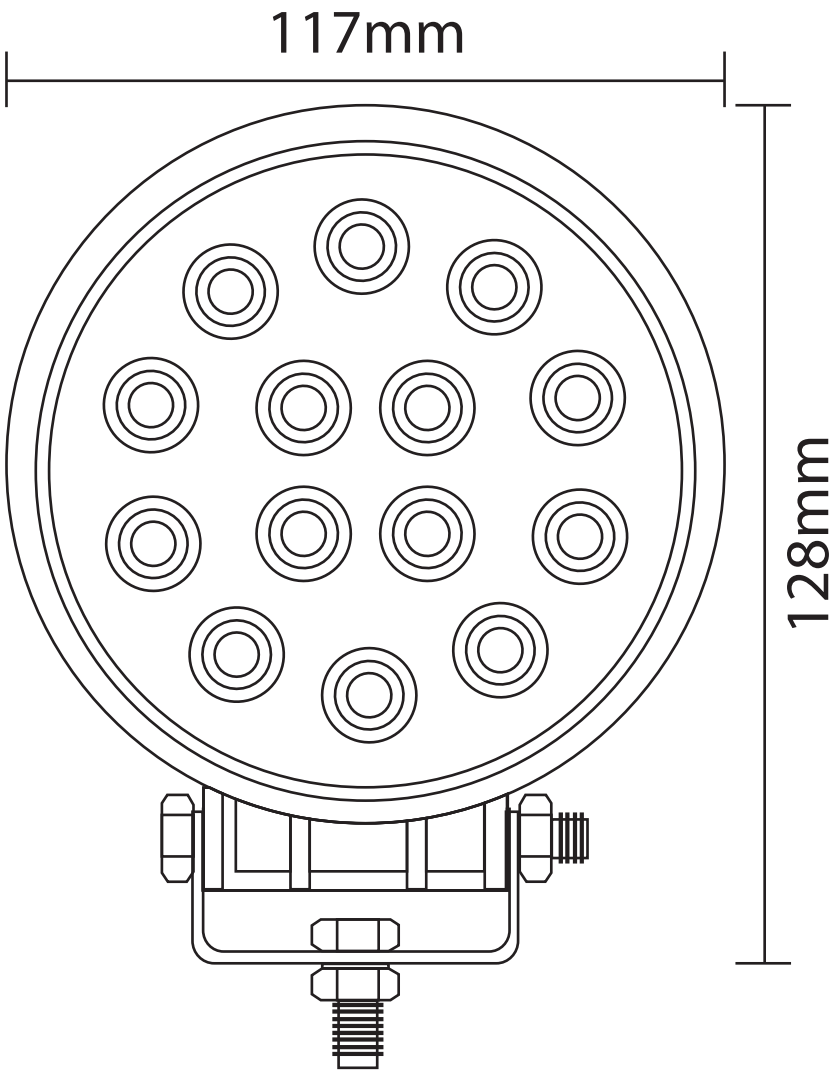

Classé CEM / EMC rated

NUMERO DE PIÈCE/PART NUMBER	DESCRIPTION			
709-713	Lampe utilitaire DEL - 14 diodes - LED Work lamp			
DESSIN PAR/DRAWING BY	SPECS			
J-lite Off-Road	42W - 3360 lumens - Voltage: 10-30 DC - Flood (90 deg.)			
www.jlite-offroad.com	DATE	FEUILLE/SHEET	ÉCHELLE/SCALE	PROJECTIONS
	2014-05-08	1/1	N/A	

J-LITE
OFF-ROAD