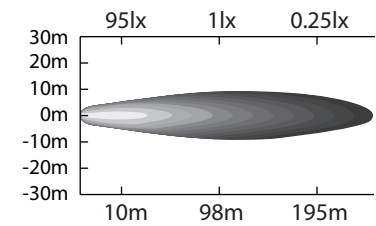

Classé CEM / EMC rated

NUMERO DE PIÈCE/PART NUMBER		DESCRIPTION		
709-682		Lampe utilitaire DEL - 9 diodes - LED Work lamp		
DESSIN PAR/DRAWING BY		SPECS		
J-lite Off-Road		27W - 2160 lumens - Voltage: 10-30 DC - Spot (30 deg.)		
www.jlite-offroad.com	DATE	FEUILLE/SHEET	ÉCHELLE/SCALE	PROJECTIONS
	2014-05-08	1/1	N/A	