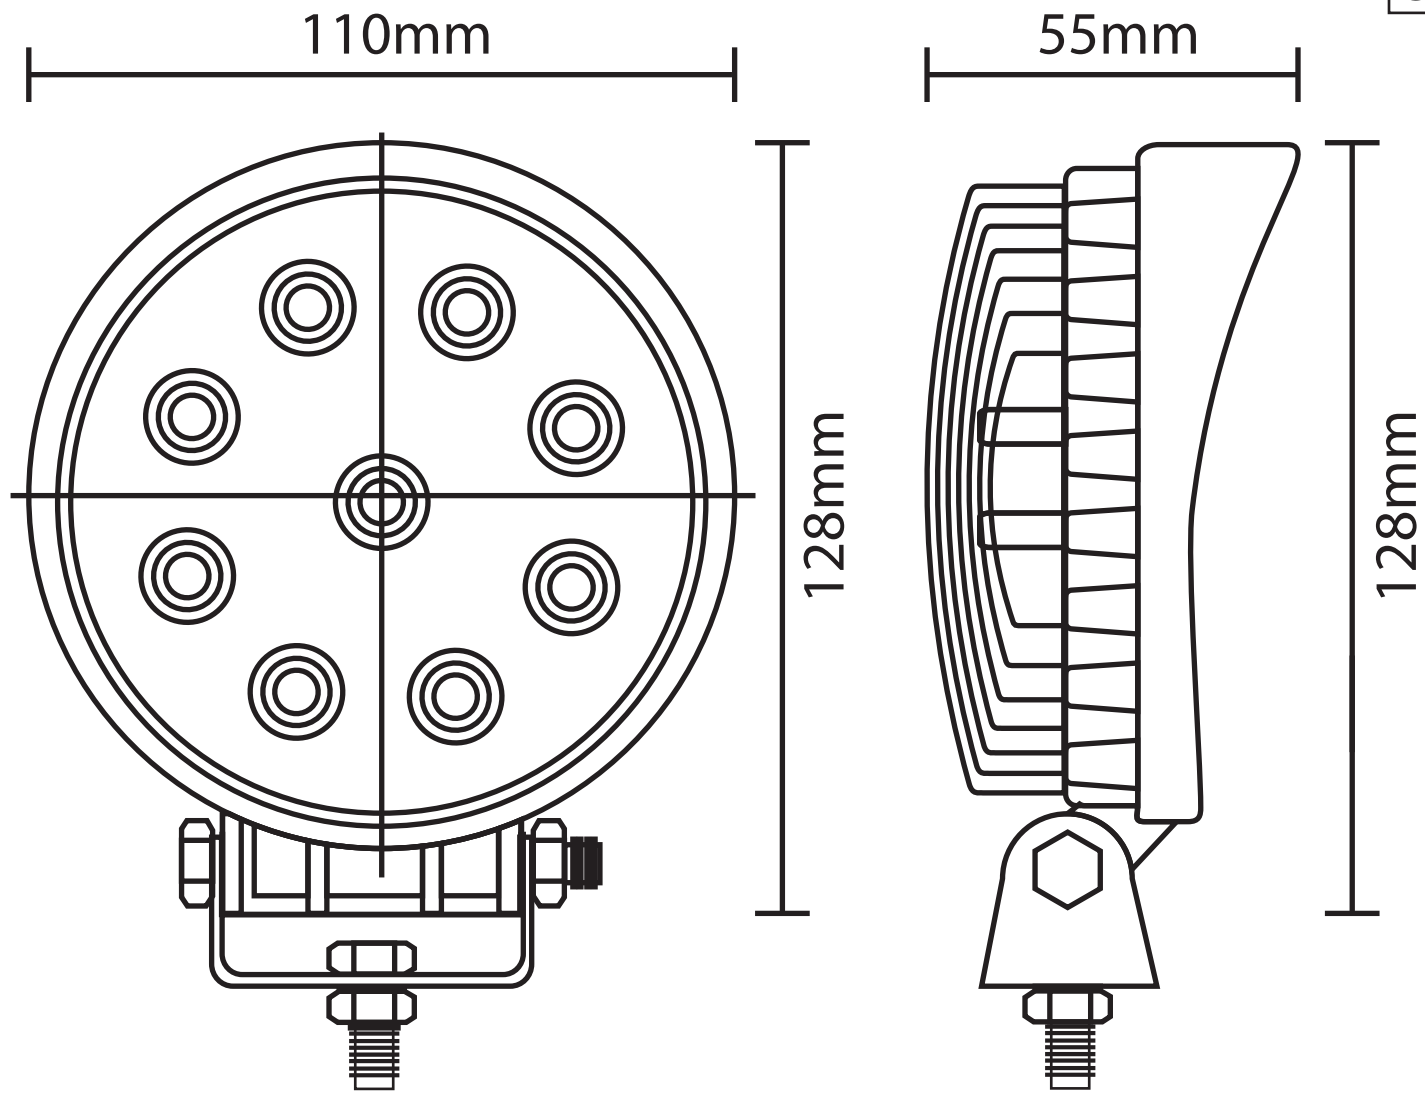

Classé CEM / EMC rated

NUMERO DE PIÈCE/PART NUMBER		DESCRIPTION		
709-682		Lampe utilitaire DEL - 9 diodes - LED Work lamp		
DESSIN PAR/DRAWING BY		SPECS		
J-lite Off-Road		27W - 2160 lumens - Voltage: 10-30 DC - Spot (30 deg.)		
www.jlite-offroad.com	DATE	FEUILLE/SHEET	ÉCHELLE/SCALE	PROJECTIONS
	2014-05-08	1/1	N/A	

J-LITE
OFF-ROAD