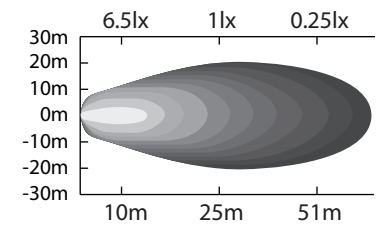

Classé CEM / EMC rated

|                             |            |   |               |             |
|-----------------------------|------------|---|---------------|-------------|
| NUMERO DE PIÈCE/PART NUMBER |            | DESCRIPTION   |               |             |
| <b>709-663</b>              |            | Lampe utilitaire DEL - 9 diodes - LED Work lamp         |               |             |
| DESSIN PAR/DRAWING BY       |            | SPECS   |               |             |
| J-lite Off-Road             |            | 27W - 2160 lumens - Voltage: 10-30 DC - Flood (60 deg.) |               |             |
| www.jlite-offroad.com       | DATE       | FEUILLE/SHEET   | ÉCHELLE/SCALE | PROJECTIONS |
|                             | 2014-05-08 | 1/1   | N/A           |             |