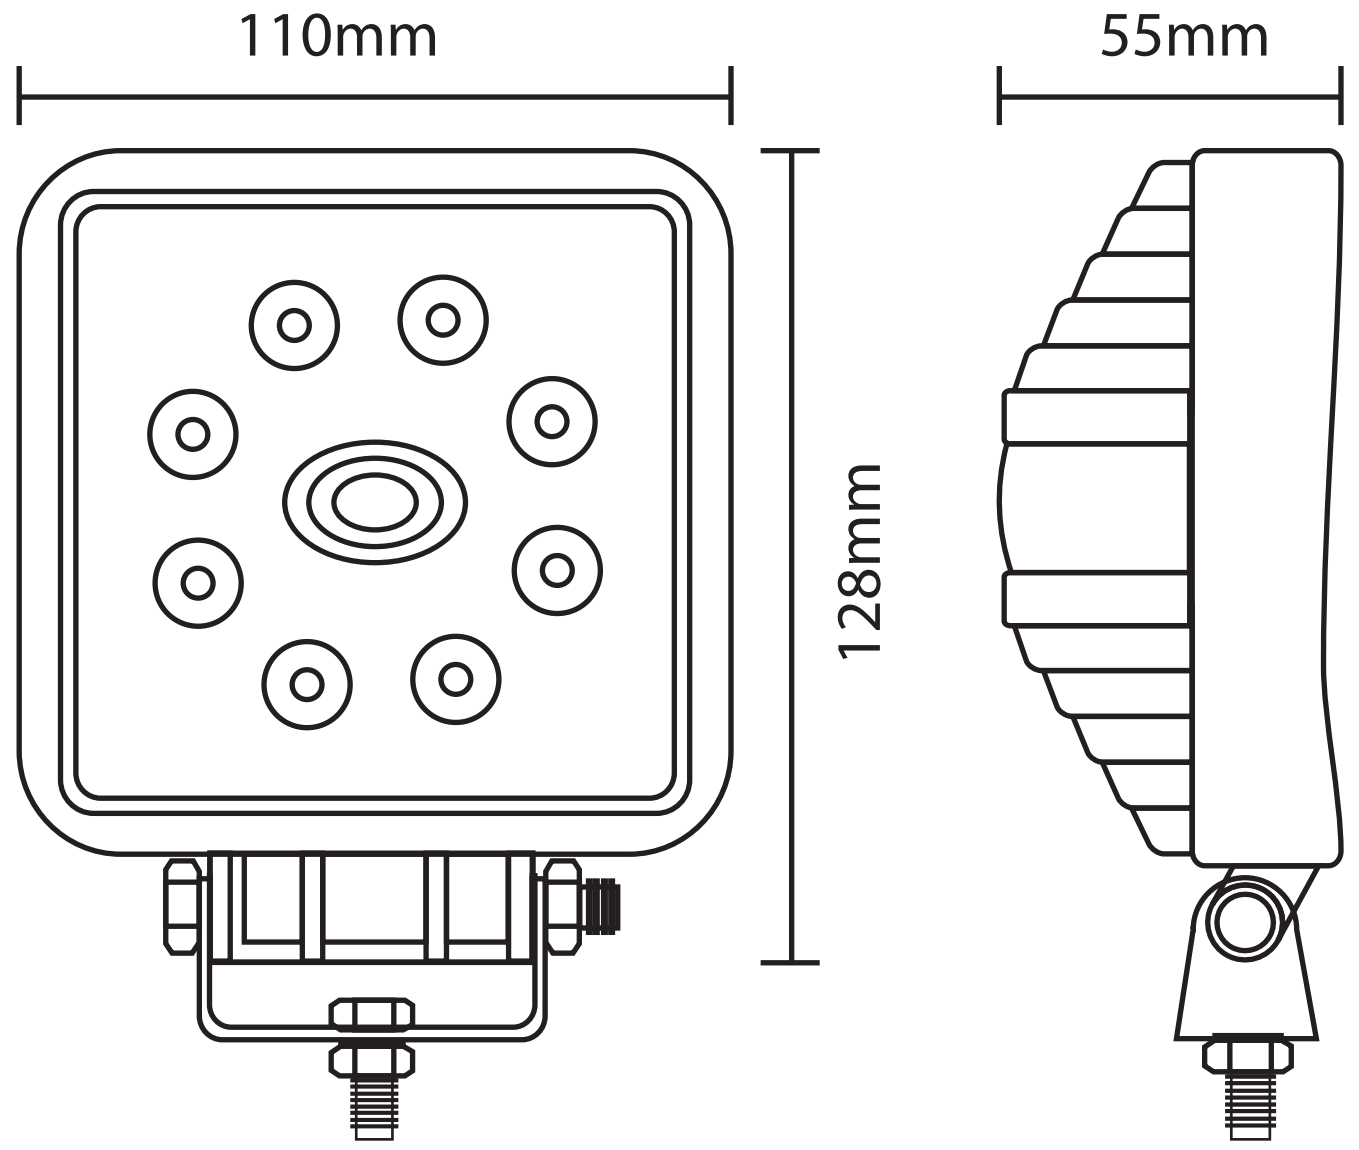

Classé CEM / EMC rated

|                             |            |   |               |             |
|-----------------------------|------------|---|---------------|-------------|
| NUMERO DE PIÈCE/PART NUMBER |            | DESCRIPTION   |               |             |
| <b>709-663</b>              |            | Lampe utilitaire DEL - 9 diodes - LED Work lamp         |               |             |
| DESSIN PAR/DRAWING BY       |            | SPECS   |               |             |
| J-lite Off-Road             |            | 27W - 2160 lumens - Voltage: 10-30 DC - Flood (60 deg.) |               |             |
| www.jlite-offroad.com       | DATE       | FEUILLE/SHEET   | ÉCHELLE/SCALE | PROJECTIONS |
|                             | 2014-05-08 | 1/1   | N/A           |             |