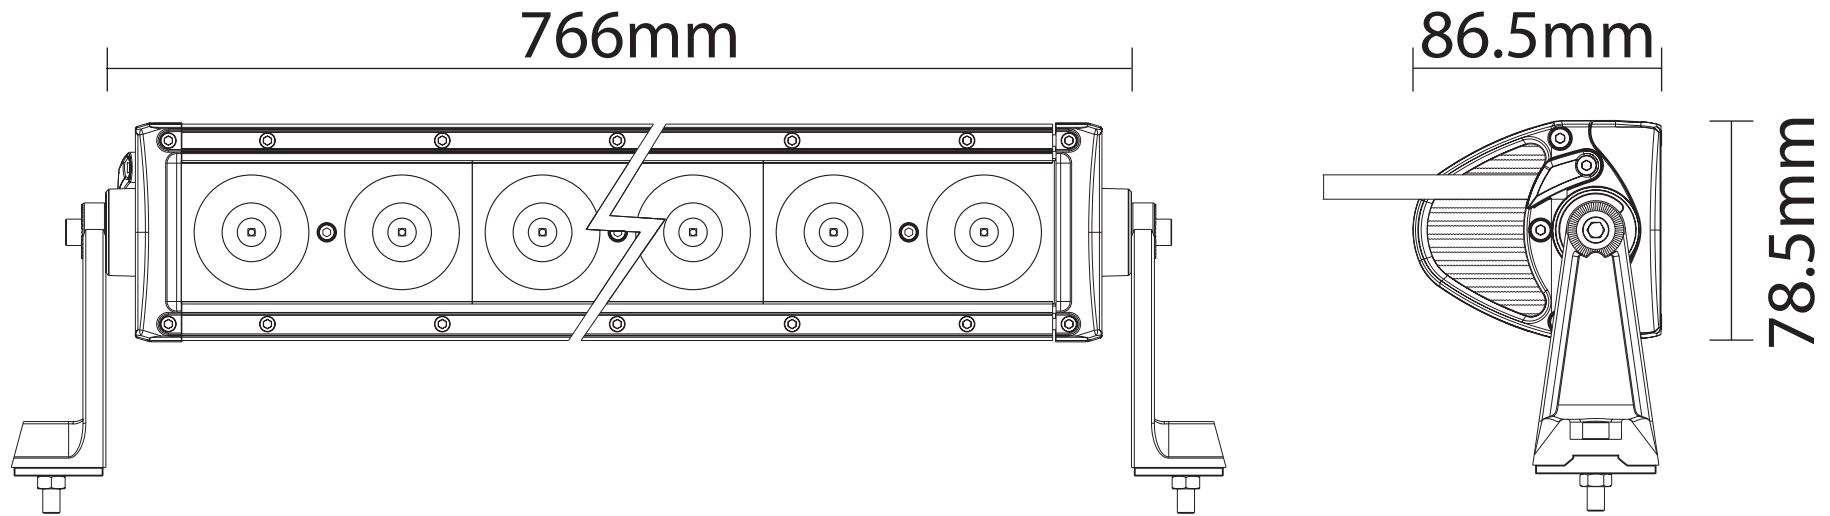

Classé CEM / EMC rated

NUMERO DE PIÈCE/PART NUMBER	DESCRIPTION			
709-227	Barre DEL - 14 diodes - LED light bar			
DESSIN PAR/DRAWING BY	SPECS			
J-lite Off-Road	140W - 12600 lumens - V: 10-30 DC - Flood(90), Spot(8) - 30.5"			
www.jlite-offroad.com	DATE	FEUILLE/SHEET	ÉCHELLE/SCALE	PROJECTIONS
	2014-05-08	1/1	N/A	