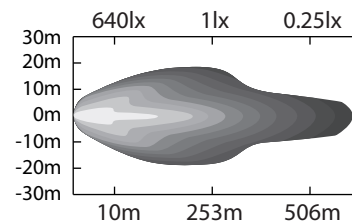

Classé CEM / EMC rated

NUMERO DE PIÈCE/PART NUMBER	DESCRIPTION			
709-227	Barre DEL - 14 diodes - LED light bar			
DESSIN PAR/DRAWING BY	SPECS			
J-lite Off-Road	140W - 12600 lumens - V: 10-30 DC - Flood(90), Spot(8) - 30.5"			
www.jlite-offroad.com	DATE	FEUILLE/SHEET	ÉCHELLE/SCALE	PROJECTIONS
	2014-05-08	1/1	N/A	