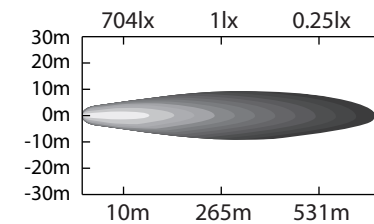

Classé CEM / EMC rated

NUMERO DE PIÈCE/PART NUMBER	DESCRIPTION			
709-227	Barre DEL - 14 diodes - LED light bar			
DESSIN PAR/DRAWING BY	SPECS			
J-lite Off-Road	140W - 12600 lumens - V: 10-30 DC - Flood(90), Spot(8) - 30.5"			
www.jlite-offroad.com	DATE	FEUILLE/SHEET	ÉCHELLE/SCALE	PROJECTIONS
	2014-05-08	1/1	N/A	