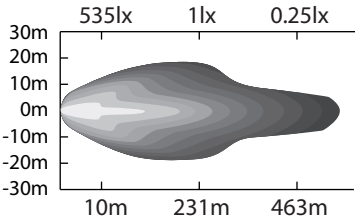

Classé CEM / EMC rated

NUMERO DE PIÈCE/PART NUMBER	DESCRIPTION			
709-217	Barre DEL - 10 diodes - LED light bar			
DESSIN PAR/DRAWING BY	SPECS			
J-lite Off-Road	100W - 9000 lumens - V: 10-30 DC - Flood(90), Spot (8) - 22"			
www.jlite-offroad.com	DATE	FEUILLE/SHEET	ÉCHELLE/SCALE	PROJECTIONS
	2014-05-08	1/1	N/A	