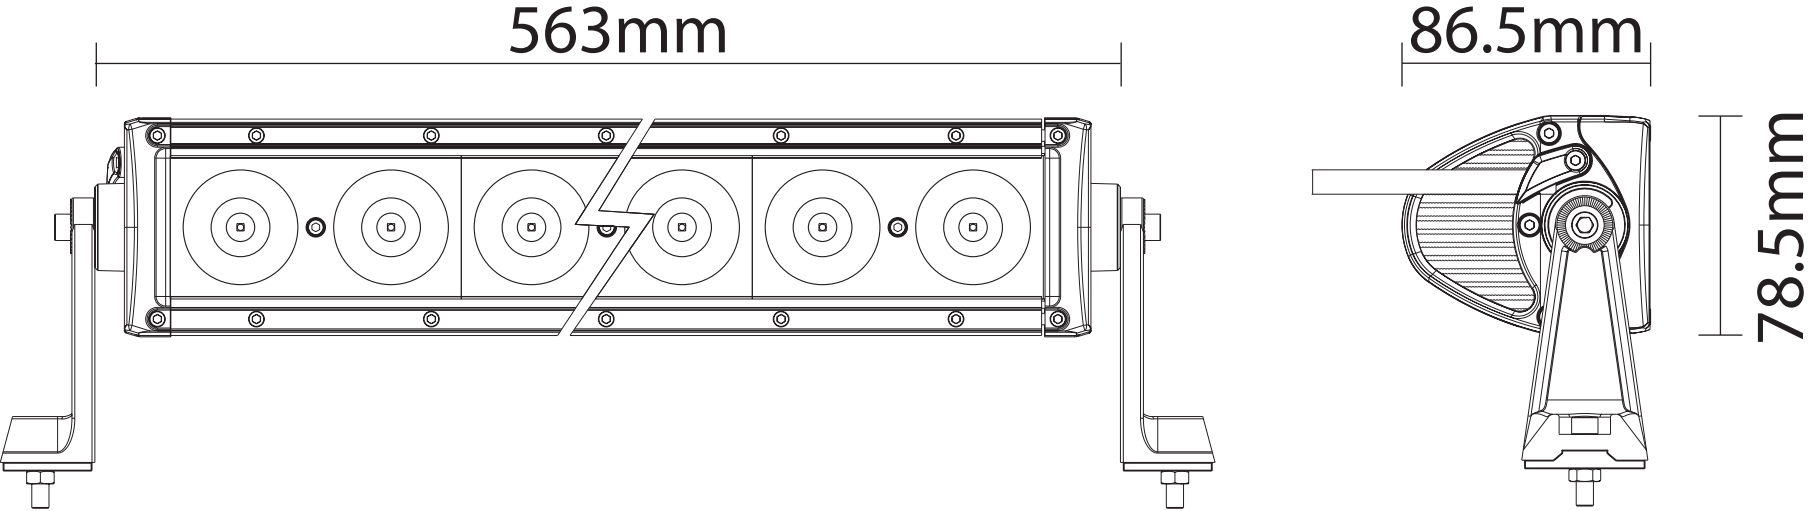

Classé CEM / EMC rated

NUMERO DE PIÈCE/PART NUMBER	DESCRIPTION			
709-217	Barre DEL - 10 diodes - LED light bar			
DESSIN PAR/DRAWING BY	SPECS			
J-lite Off-Road	100W - 9000 lumens - V: 10-30 DC - Flood(90), Spot (8) - 22"			
www.jlite-offroad.com	DATE	FEUILLE/SHEET	ÉCHELLE/SCALE	PROJECTIONS
	2014-05-08	1/1	N/A	

J-LITE
OFF-ROAD