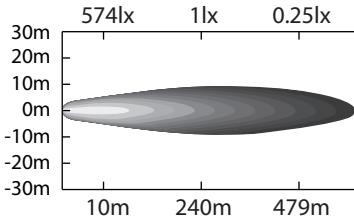

Classé CEM / EMC rated

NUMERO DE PIÈCE/PART NUMBER	DESCRIPTION			
709-217	Barre DEL - 10 diodes - LED light bar			
DESSIN PAR/DRAWING BY	SPECS			
J-lite Off-Road	100W - 9000 lumens - V: 10-30 DC - Flood(90), Spot (8) - 22"			
www.jlite-offroad.com	DATE	FEUILLE/SHEET	ÉCHELLE/SCALE	PROJECTIONS
	2014-05-08	1/1	N/A	