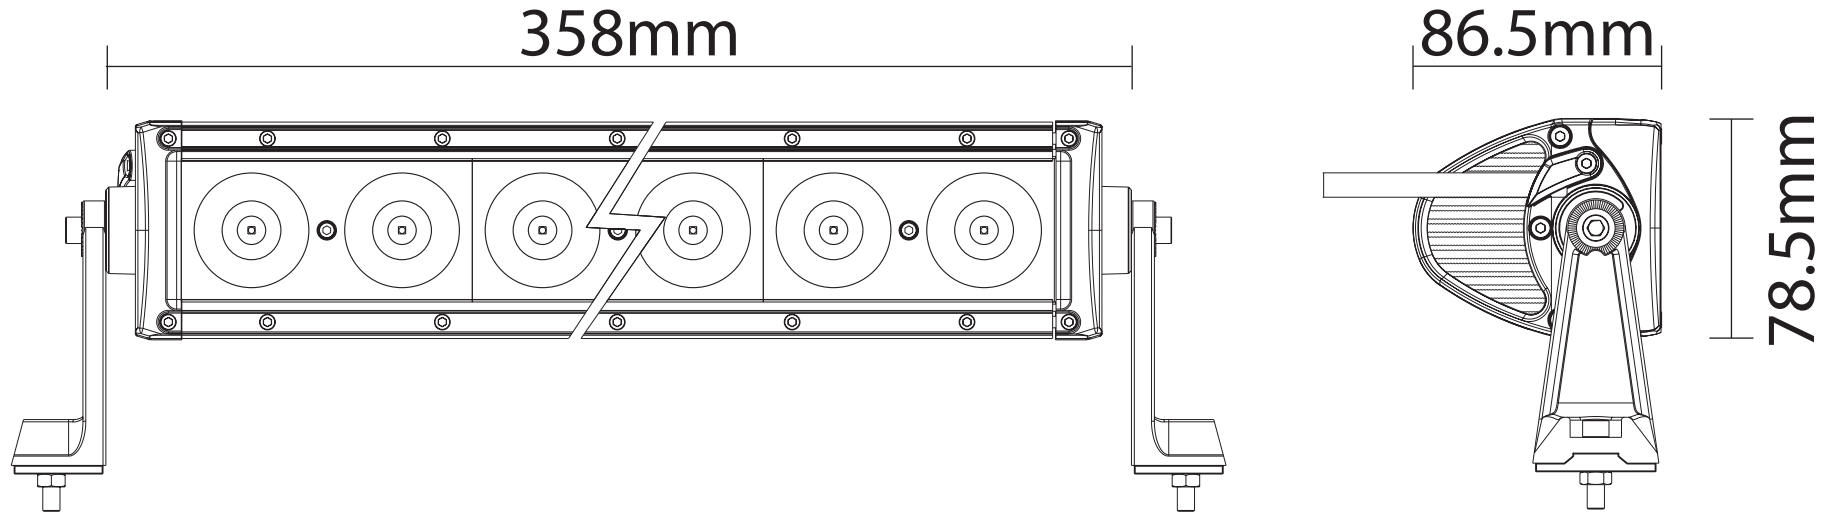

Classé CEM / EMC rated

NUMERO DE PIÈCE/PART NUMBER	DESCRIPTION				
709-207	Barre DEL - 6 diodes - LED light bar				
DESSIN PAR/DRAWING BY	SPECS				
J-lite Off-Road	60W - 5400 lumens - V: 10-30 DC - Flood(90), Spot(8) - 14"				
www.jlite-offroad.com	DATE	FEUILLE/SHEET	ÉCHELLE/SCALE	PROJECTIONS	
	2014-05-08	1/1	N/A		