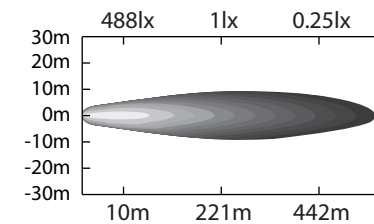

Classé CEM / EMC rated

NUMERO DE PIÈCE/PART NUMBER	DESCRIPTION				
709-207	Barre DEL - 6 diodes - LED light bar				
DESSIN PAR/DRAWING BY	SPECS				
J-lite Off-Road	60W - 5400 lumens - V: 10-30 DC - Flood(90), Spot(8) - 14"				
www.jlite-offroad.com	DATE	FEUILLE/SHEET	ÉCHELLE/SCALE	PROJECTIONS	
	2014-05-08	1/1	N/A		