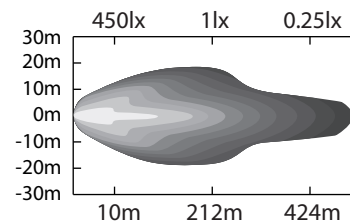

Classé CEM / EMC rated

NUMERO DE PIÈCE/PART NUMBER	DESCRIPTION				
709-207	Barre DEL - 6 diodes - LED light bar				
DESSIN PAR/DRAWING BY	SPECS				
J-lite Off-Road	60W - 5400 lumens - V: 10-30 DC - Flood(90), Spot(8) - 14"				
www.jlite-offroad.com	DATE	FEUILLE/SHEET	ÉCHELLE/SCALE	PROJECTIONS	
	2014-05-08	1/1	N/A		