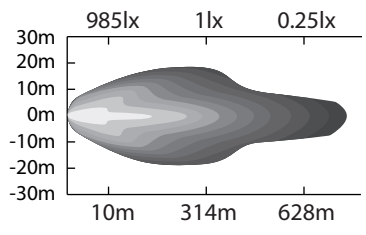

Classé CEM / EMC rated

NUMERO DE PIÈCE/PART NUMBER	DESCRIPTION			
<b>709-181</b>	Barre arrondie DEL - 96 diodes - LED curved light bar			
DESSIN PAR/DRAWING BY	SPECS			
J-lite Off-Road	288W - 25920 lumens - Voltage: 10-30 DC - Flood(90), Spot(8) - 50"			
www.jlite-offroad.com	DATE	FEUILLE/SHEET	ÉCHELLE/SCALE	PROJECTIONS
	2014-05-08	1/1	N/A	