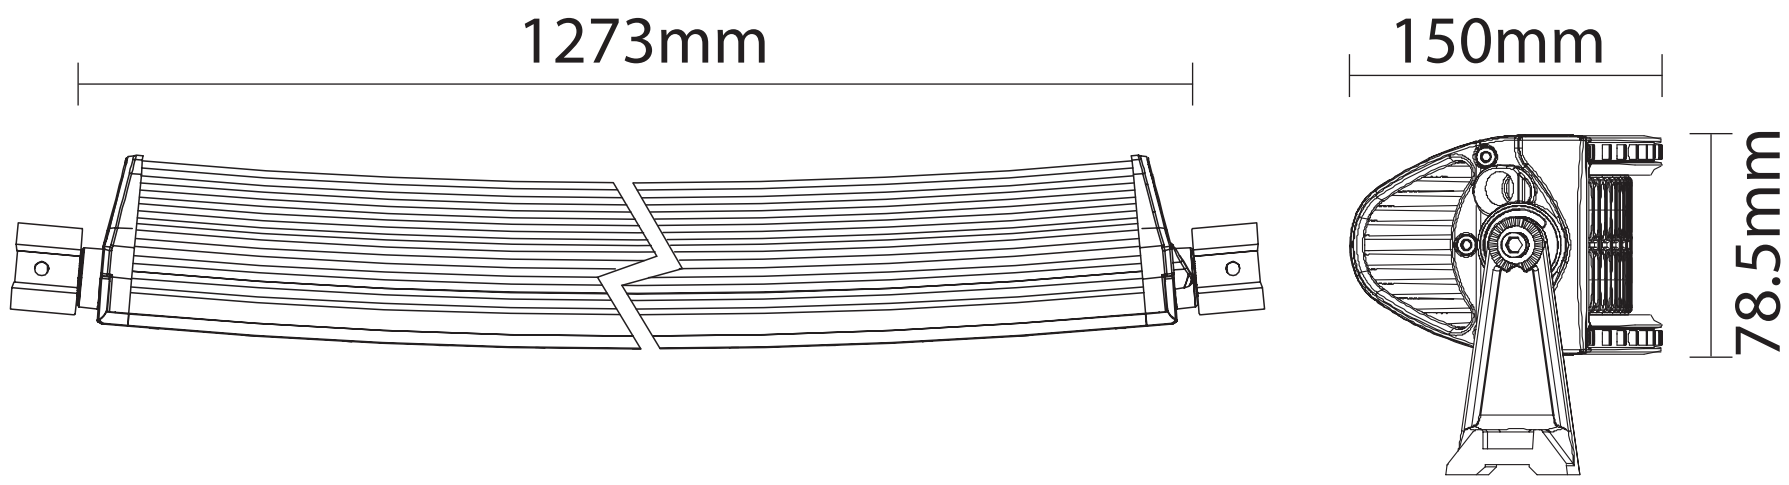

Classé CEM / EMC rated

NUMERO DE PIÈCE/PART NUMBER	DESCRIPTION			
<b>709-181</b>	Barre arrondie DEL - 96 diodes - LED curved light bar			
DESSIN PAR/DRAWING BY	SPECS			
J-lite Off-Road	288W - 25920 lumens - Voltage: 10-30 DC - Flood(90), Spot(8) - 50"			
www.jlite-offroad.com	DATE	FEUILLE/SHEET	ÉCHELLE/SCALE	PROJECTIONS
	2014-05-08	1/1	N/A	