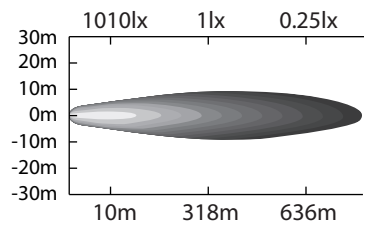

Classé CEM / EMC rated

NUMERO DE PIÈCE/PART NUMBER	DESCRIPTION			
<b>709-181</b>	Barre arrondie DEL - 96 diodes - LED curved light bar			
DESSIN PAR/DRAWING BY	SPECS			
J-lite Off-Road	288W - 25920 lumens - Voltage: 10-30 DC - Flood(90), Spot(8) - 50"			
www.jlite-offroad.com	DATE	FEUILLE/SHEET	ÉCHELLE/SCALE	PROJECTIONS
	2014-05-08	1/1	N/A	