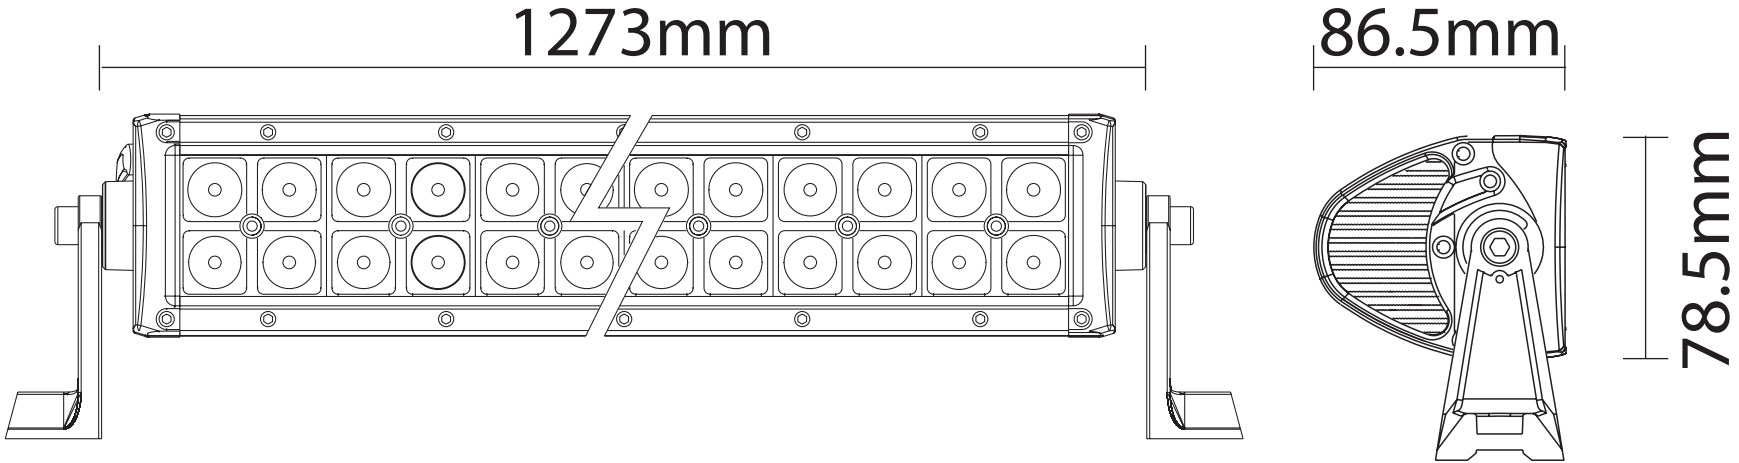

Classé CEM / EMC rated

NUMERO DE PIÈCE/PART NUMBER	DESCRIPTION			
<b>709-157</b>	Barre DEL - 96 diodes - LED light bar			
DESSIN PAR/DRAWING BY	SPECS			
J-lite Off-Road	288W - 25920 lumens - V:10-30 DC - Flood(90), Spot(8) - 50"			
www.jlite-offroad.com	DATE	FEUILLE/SHEET	ÉCHELLE/SCALE	PROJECTIONS
	2014-05-08	1/1	N/A	