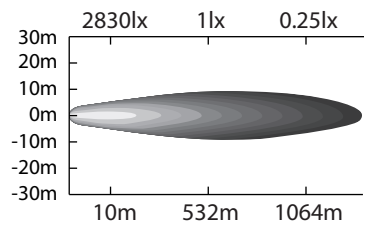

Classé CEM / EMC rated

NUMERO DE PIÈCE/PART NUMBER	DESCRIPTION			
<b>709-157</b>	Barre DEL - 96 diodes - LED light bar			
DESSIN PAR/DRAWING BY	SPECS			
J-lite Off-Road	288W - 25920 lumens - V:10-30 DC - Flood(90), Spot(8) - 50"			
www.jlite-offroad.com	DATE	FEUILLE/SHEET	ÉCHELLE/SCALE	PROJECTIONS
	2014-05-08	1/1	N/A	