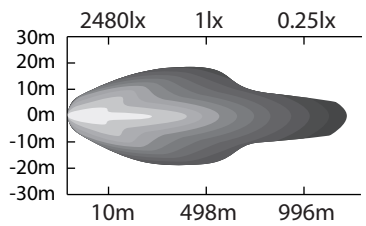

Classé CEM / EMC rated

NUMERO DE PIÈCE/PART NUMBER	DESCRIPTION			
<b>709-157</b>	Barre DEL - 96 diodes - LED light bar			
DESSIN PAR/DRAWING BY	SPECS			
J-lite Off-Road	288W - 25920 lumens - V:10-30 DC - Flood(90), Spot(8) - 50"			
www.jlite-offroad.com	DATE	FEUILLE/SHEET	ÉCHELLE/SCALE	PROJECTIONS
	2014-05-08	1/1	N/A	