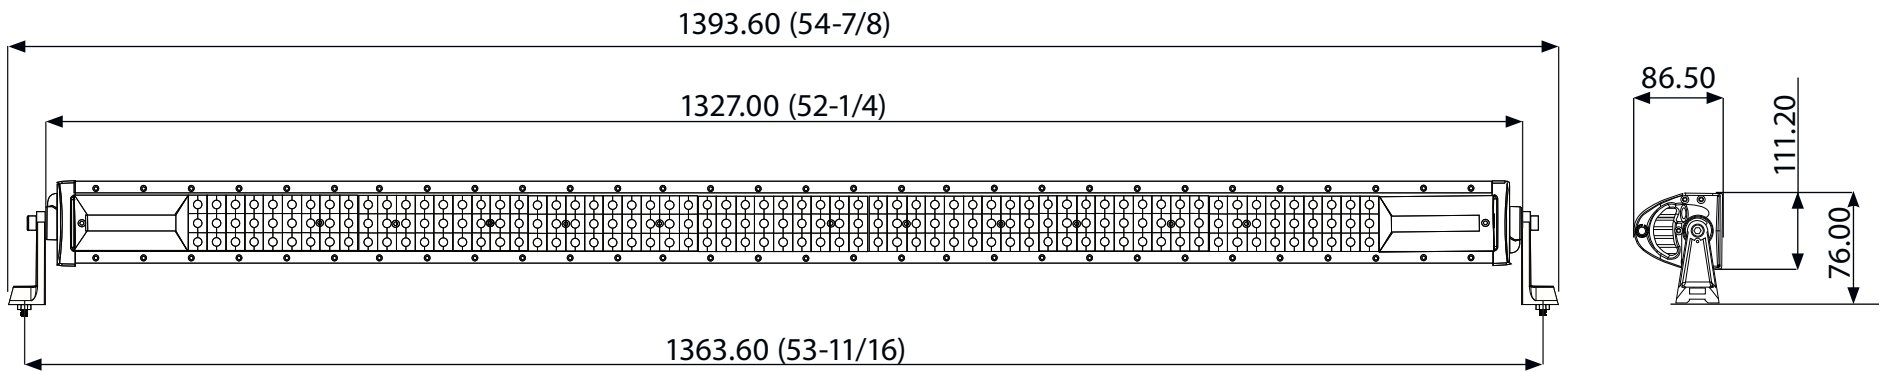

DESSIN TECHNIQUE / TECHNICAL DRAWING

J-LITE

1 866 447-5656 / INFO@J-LITE.COM
WWW.JJ-LITE.COM

708-747

Off-Road XL LED light bar
Barre hors-route XL à DEL

2022-01-07

PROJECTIONS

SPECIFICATIONS: Single wiring harness with male "DT" plug included/
Harnais simple avec adaptateur mâle «D T» inclus

DIMENSIONS: 52"

LUMENS: 39 150 LM

WATTS: 175W

AMPS: 14.2A@12V, 7.2A@24V

VOLTS: 10-30 Vdc