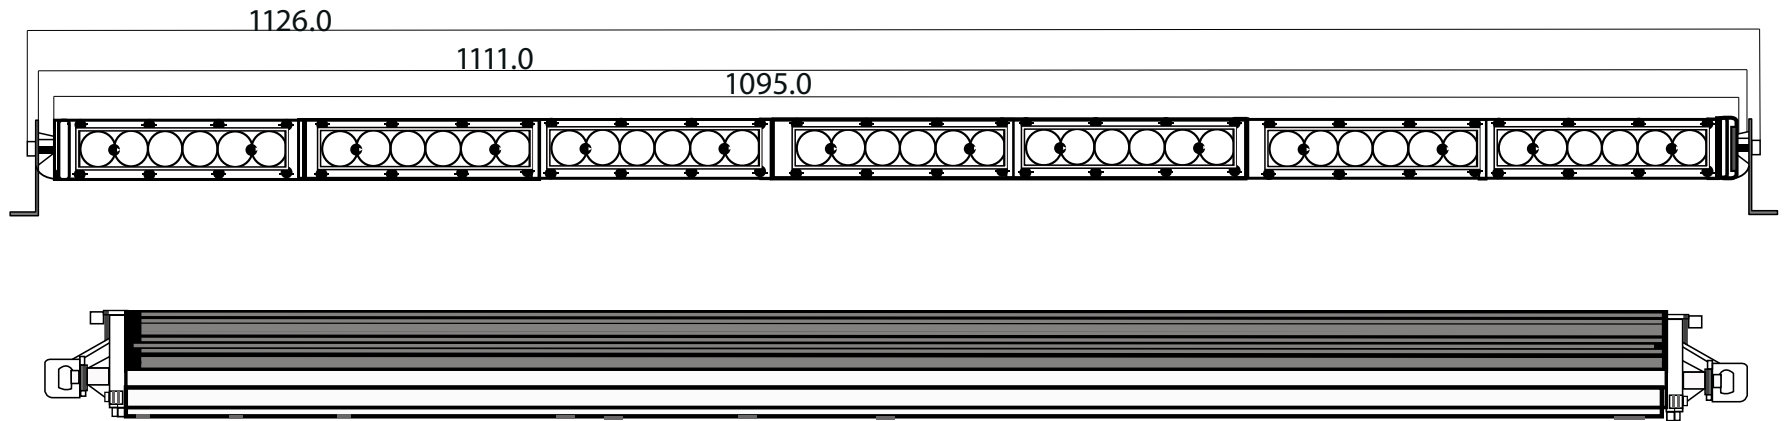

DESSIN TECHNIQUE / TECHNICAL DRAWING

J-LITE
OFF-ROAD
 1 866 447-5656
 INFO@JLITE-OFFROAD.COM
 WWW.JLITEOFFROAD.COM

708-647
 Off-Road 4D LED light bar
 Barre hors-route à DEL 4D
 2021-07-05
 PROJECTIONS

DIMENSIONS:
 DIODES
 LUMENS
 WATTS
 AMPS
 VOLTS
 SPECIFICATIONS / SPÉCIFICATIONS

43-1/2"
 42 Lumiled
 17 987 LM
 210W
 15.7A@12V, 7.8A@24V
 10-30 Vdc
 Spot (8°) and Flood (60°)