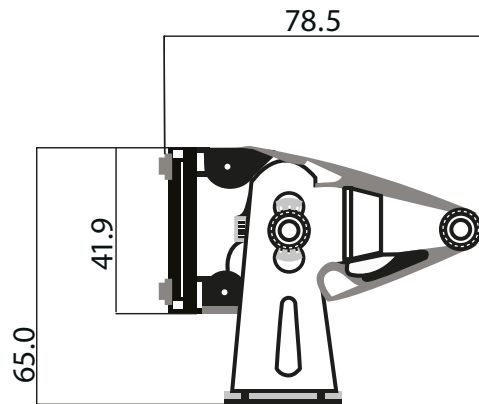

DESSIN TECHNIQUE / TECHNICAL DRAWING

J-LITE
OFF-ROAD
 1 866 447-5656
 INFO@JLITE-OFFROAD.COM
 WWW.JLITEOFFROAD.COM

708-647
 Off-Road 4D LED light bar
 Barre hors-route à DEL 4D
 2021-07-05
 PROJECTIONS

DIMENSIONS:
 DIODES
 LUMENS
 WATTS
 AMPS
 VOLTS
 SPECIFICATIONS / SPÉCIFICATIONS

43-1/2"
 42 Lumiled
 17 987 LM
 210W
 15.7A@12V, 7.8A@24V
 10-30 Vdc
 Spot (8°) and Flood (60°)