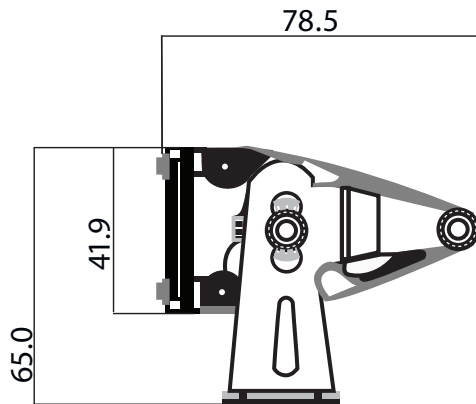

DESSIN TECHNIQUE / TECHNICAL DRAWING

J-LITE
OFF-ROAD
 1 866 447-5656
 INFO@JLITE-OFFROAD.COM
 WWW.JLITE-OFFROAD.COM

708-637

Off-Road 4D LED light bar
 Barre hors-route à DEL 4D

2021-07-05

PROJECTIONS

DIMENSIONS:

DIODES

LUMENS

WATTS

AMPS

VOLTS

SPECIFICATIONS / SPÉCIFICATIONS

31-1/2"

30 Lumiled

13 094 LM

150W

11.4A@12V, 5.7A@24V

10-30 Vdc

Spot (8°) and Flood (60°)