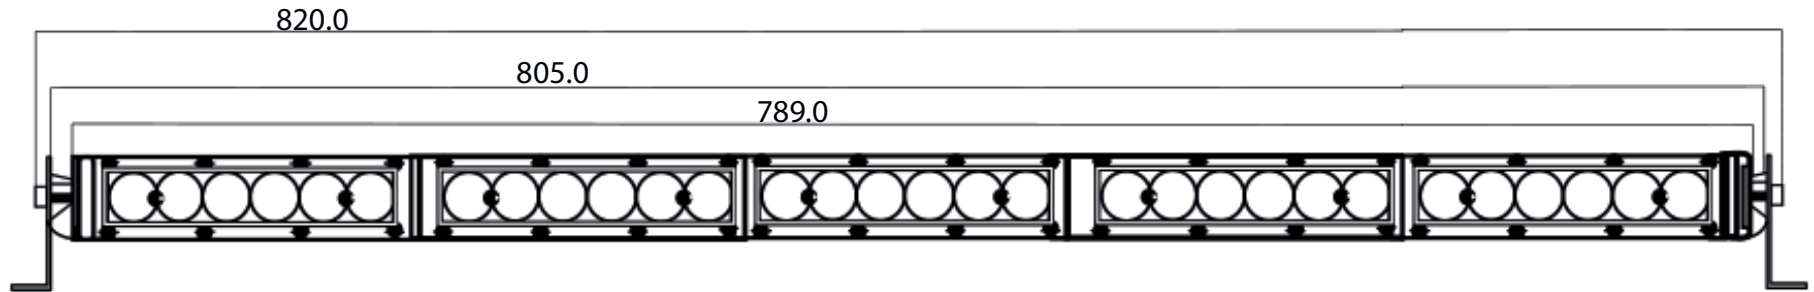

DESSIN TECHNIQUE / TECHNICAL DRAWING

J-LITE
OFF-ROAD
1 866 447-5656
INFO@JLITE-OFFROAD.COM
WWW.JLITE-OFFROAD.COM

708-637

Off-Road 4D LED light bar
Barre hors-route à DEL 4D

2021-07-05

PROJECTIONS

DIMENSIONS:

DIODES

LUMENS

WATTS

AMPS

VOLTS

SPECIFICATIONS / SPÉCIFICATIONS

31-1/2"

30 Lumiled

13 094 LM

150W

11.4A@12V, 5.7A@24V

10-30 Vdc

Spot (8°) and Flood (60°)