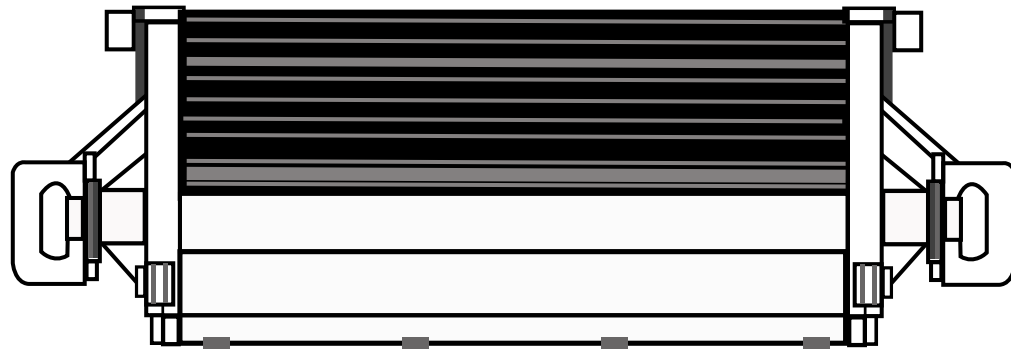

DESSIN TECHNIQUE / TECHNICAL DRAWING

J-LITE
OFF-ROAD
 1 866 447-5656
 INFO@JLITE-OFFROAD.COM
 WWW.JLITEOFFROAD.COM

708-607
 Off-Road 4D LED light bar
 Barre hors-route à DEL 4D

2021-07-05
 PROJECTIONS

DIMENSIONS:
 DIODES
 LUMENS
 WATTS
 AMPS
 VOLTS
 SPECIFICATIONS / SPÉCIFICATIONS

7-1/2"
 6 Lumiled
 2624 LM
 30w
 2.2A@12V, 1.1A@24V
 10-30 Vdc
 Spot (8°) and Flood (60°)