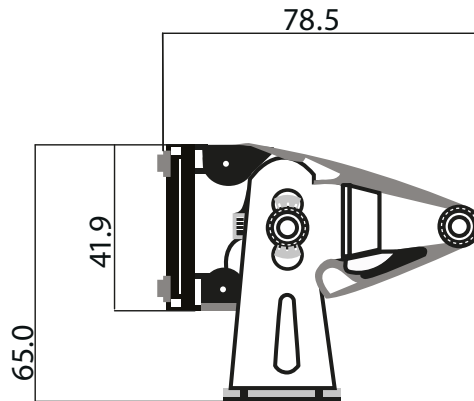

DESSIN TECHNIQUE / TECHNICAL DRAWING

J-LITE
OFF-ROAD
 1 866 447-5656
 INFO@JLITE-OFFROAD.COM
 WWW.JLITEOFFROAD.COM

708-607
 Off-Road 4D LED light bar
 Barre hors-route à DEL 4D

2021-07-05
 PROJECTIONS

DIMENSIONS:
 DIODES
 LUMENS
 WATTS
 AMPS
 VOLTS
 SPECIFICATIONS / SPÉCIFICATIONS

7-1/2"
 6 Lumiled
 2624 LM
 30w
 2.2A@12V, 1.1A@24V
 10-30 Vdc
 Spot (8°) and Flood (60°)