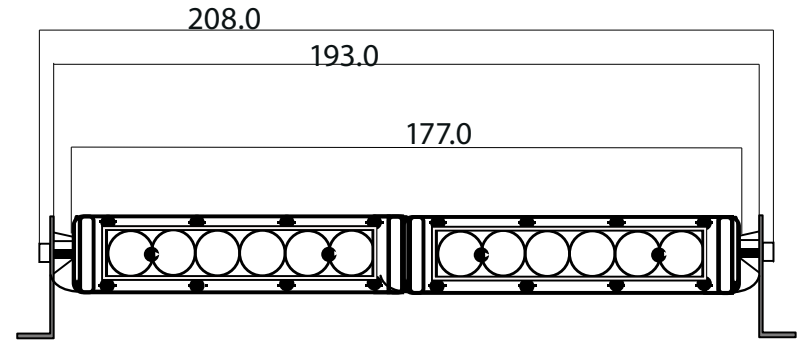

DESSIN TECHNIQUE / TECHNICAL DRAWING

J-LITE
OFF-ROAD
 1 866 447-5656
 INFO@JLITE-OFFROAD.COM
 WWW.JLITEOFFROAD.COM

708-607
 Off-Road 4D LED light bar
 Barre hors-route à DEL 4D

2021-07-05
 PROJECTIONS

DIMENSIONS:
 DIODES
 LUMENS
 WATTS
 AMPS
 VOLTS
 SPECIFICATIONS / SPÉCIFICATIONS

7-1/2"
 6 Lumiled
 2624 LM
 30w
 2.2A@12V, 1.1A@24V
 10-30 Vdc
 Spot (8°) and Flood (60°)