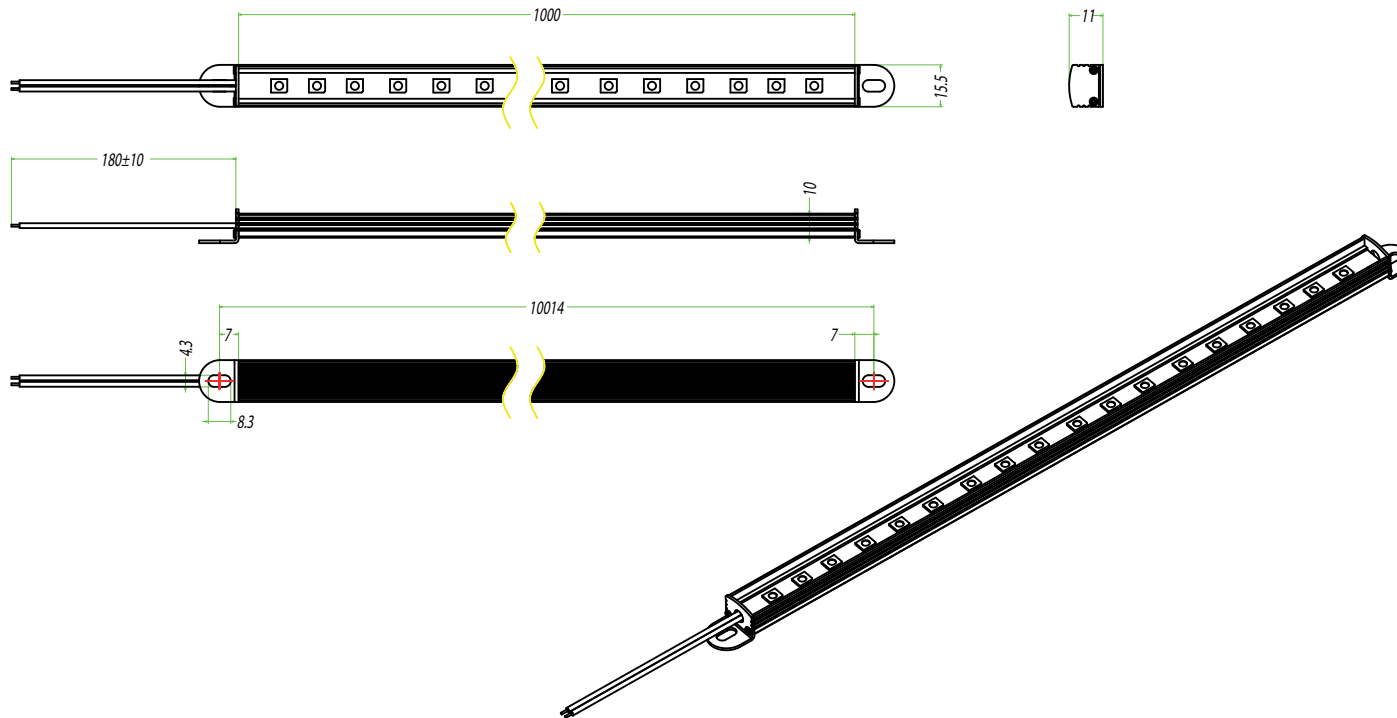

TECHNICAL DRAWING / DESSIN TECHNIQUE

JIMEXS
HARDWARE

1 866 447-5656 / INFO@JIMEXS.CO M
WWW.HARDWARE.COM

704-475

Bande rigide LED
LED rigid strip light

2021-09-14

PROJECTIONS

DIMENSIONS 100 cm