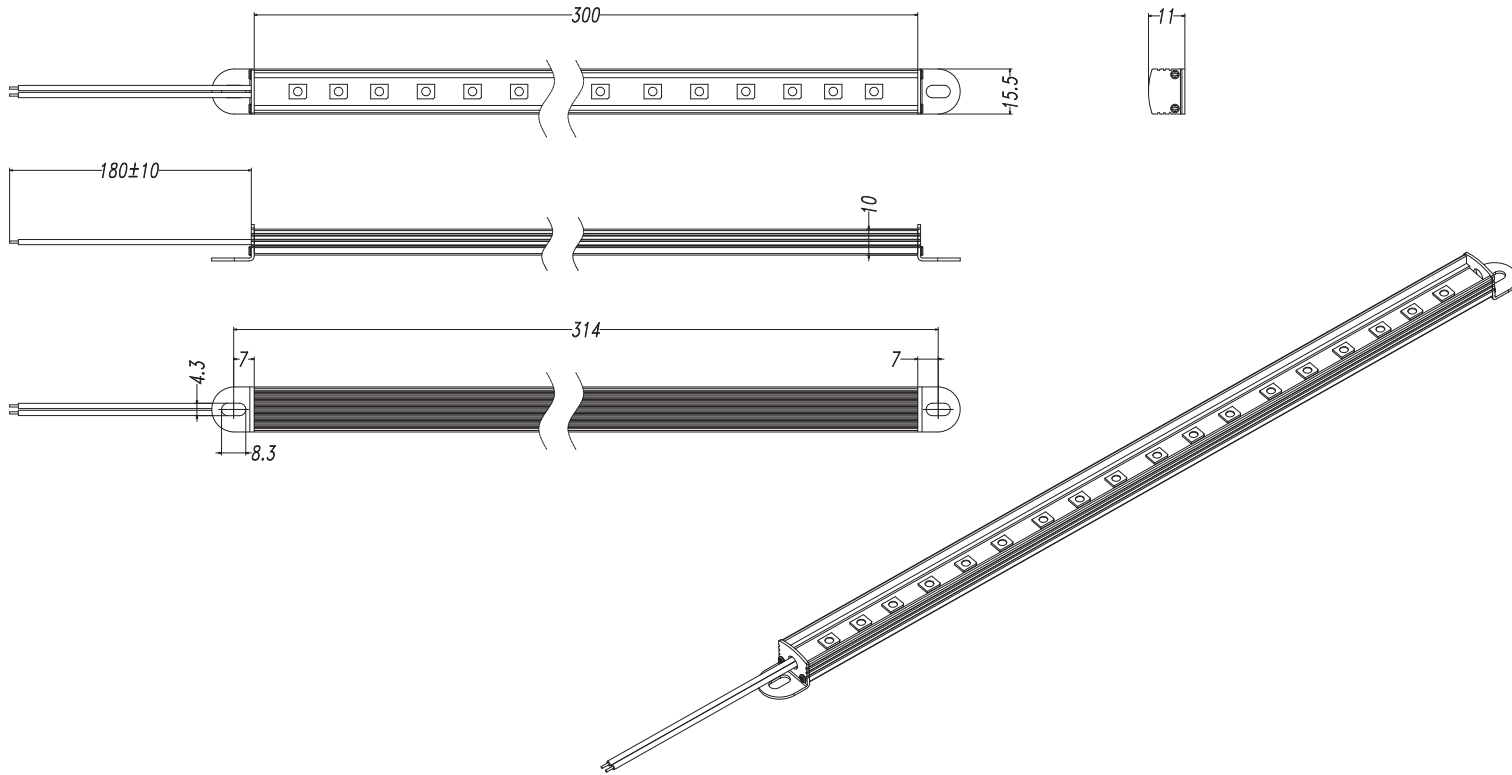

TECHNICAL DRAWING / DESSIN TECHNIQUE

JIMEXS
HARDWARE

1 866 447-5656 / INFO@JIMEXS.CO M
WWW.HARDWARE.COM

704-471

Bande rigide LED
LED rigid strip light

2021-09-14

PROJECTIONS

DIMENSIONS 30 cm