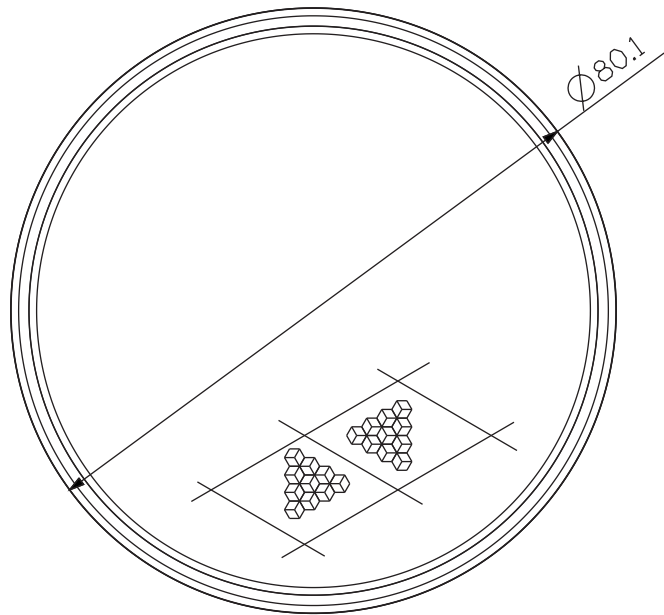

NOTE:

THIS PRODUCT IS DESIGNED TO
COMPLY WITH FMVSS108 REQUIREMENTS.
AND REFERENCED SAE STANDARDS:

SAE J594f - REFLEX REFLECTOR

ISOMETRIC VIEW

BOTTOM VIEW

NUMERO DE PIÈCE/PART NUMBER		DESCRIPTION		
703-743		Réflecteur / Reflector		
DESSIN PAR/DRAWING BY		SPECS	COULEUR / COLOR	
J-lite		Avec adhésif / With adhesive	Ambre / Amber	
JIMEXS.COM / INFO@JIMEXS.COM		DATE	FEUILLE/SHEET	ÉCHELLE/SCALE
		2013-05-08	1/1	1 = 1
			PROJECTIONS	