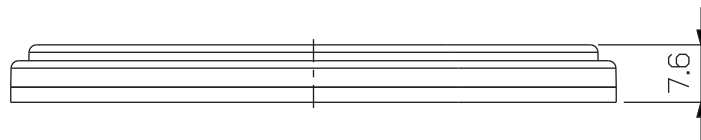

NOTE:

THIS PRODUCT IS DESIGNED TO
COMPLY WITH FMVSS108 REQUIREMENTS.
AND REFERENCED SAE STANDARDS:

SAE J594f - REFLEX REFLECTOR

ISOMETRIC VIEW

BOTTOM VIEW

NUMERO DE PIÈCE/PART NUMBER		DESCRIPTION		
703-743		Réflecteur / Reflector		
DESSIN PAR/DRAWING BY		SPECS	COULEUR / COLOR	
J-lite		Avec adhésif / With adhesive	Ambre / Amber	
JIMEXS.COM / INFO@JIMEXS.COM		DATE	FEUILLE/SHEET	ÉCHELLE/SCALE
		2013-05-08	1/1	1 = 1
			PROJECTIONS	