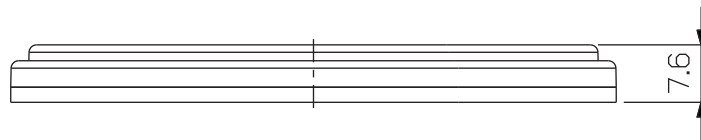

NOTE:

THIS PRODUCT IS DESIGNED TO
COMPLY WITH FMVSS108 REQUIREMENTS.
AND REFERENCED SAE STANDARDS:

SAE J594f - REFLEX REFLECTOR

ISOMETRIC VIEW

BOTTOM VIEW

NUMERO DE PIÈCE/PART NUMBER		DESCRIPTION		
703-741		Réflecteur / Reflector		
DESSIN PAR/DRAWING BY		SPECS	COULEUR / COLOR	
J-lite		Avec adhésif / With adhesive	Rouge / Red	
JIMEXS.COM / INFO@JIMEXS.COM		DATE	FEUILLE/SHEET	ÉCHELLE/SCALE
		2013-05-08	1/1	1 = 1
			PROJECTIONS	