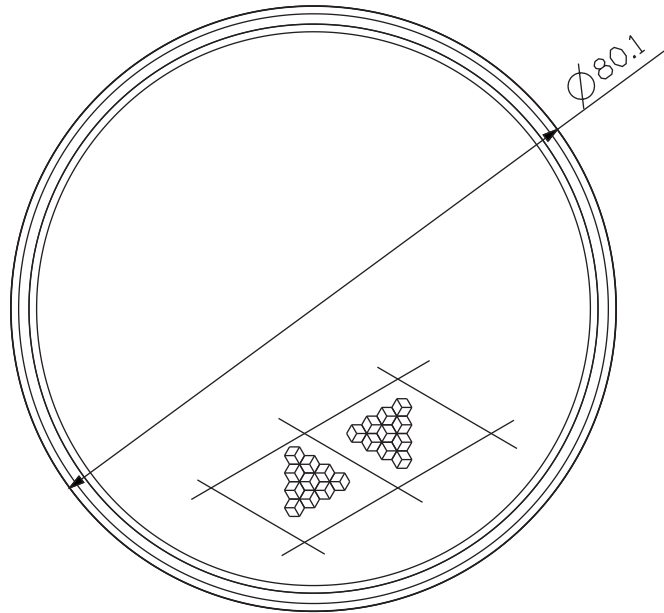

NOTE:

THIS PRODUCT IS DESIGNED TO
COMPLY WITH FMVSS108 REQUIREMENTS.
AND REFERENCED SAE STANDARDS:

SAE J594f - REFLEX REFLECTOR

ISOMETRIC VIEW

BOTTOM VIEW

NUMERO DE PIÈCE/PART NUMBER		DESCRIPTION		
703-741		Réflecteur / Reflector		
DESSIN PAR/DRAWING BY		SPECS	COULEUR / COLOR	
J-lite		Avec adhésif / With adhesive	Rouge / Red	
JIMEXS.COM / INFO@JIMEXS.COM		DATE	FEUILLE/SHEET	ÉCHELLE/SCALE
		2013-05-08	1/1	1 = 1
			PROJECTIONS	