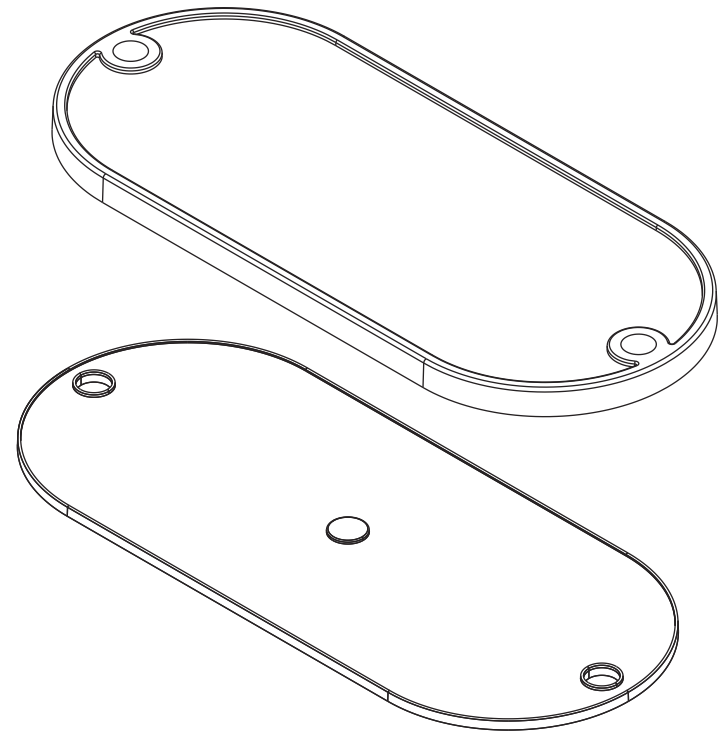

NOTE:

THIS PRODUCT IS DESIGNED TO
COMPLY WITH FMVSS108 REQUIREMENTS.
AND REFERENCED SAE STANDARDS:

SAE J594f - REFLEX REFLECTOR

BOTTOM VIEW

ISOMETRIC VIEW

NUMERO DE PIÈCE/PART NUMBER		DESCRIPTION		
703-734		Réflecteur / Reflector		
DESSIN PAR/DRAWING BY		SPECS	COULEUR / COLOR	
J-lite		Sans adhésif / Without adhesive	Ambre / Amber	
JIMEXS.COM / INFO@JIMEXS.COM		DATE	FEUILLE/SHEET	ÉCHELLE/SCALE
		2013-05-08	1/1	1 = 1
			PROJECTIONS	