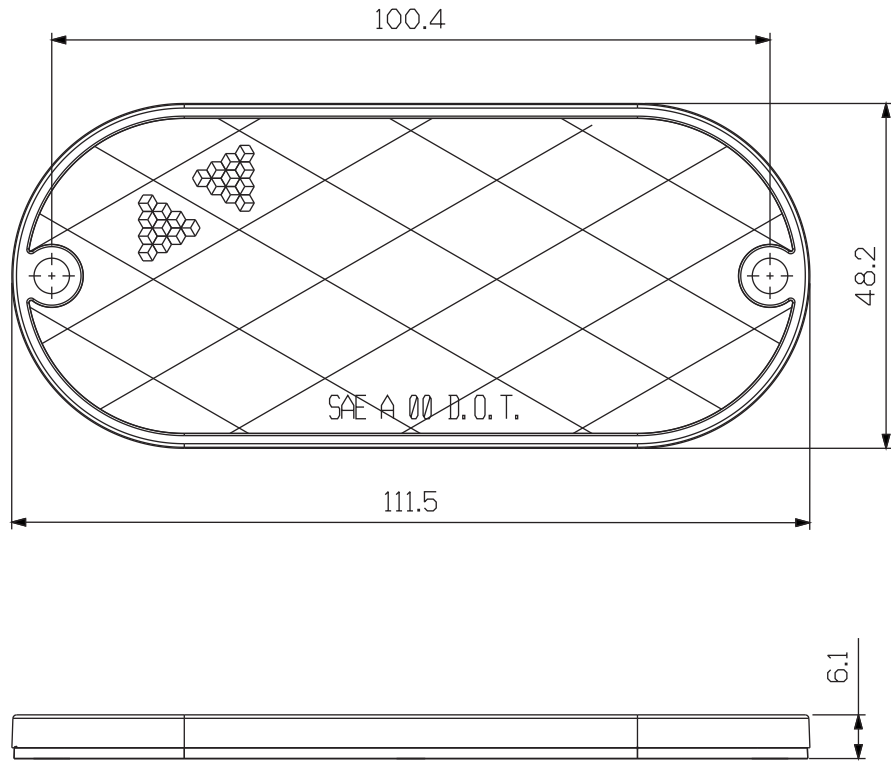

NOTE:

THIS PRODUCT IS DESIGNED TO
COMPLY WITH FMVSS108 REQUIREMENTS.
AND REFERENCED SAE STANDARDS:

SAE J594f - REFLEX REFLECTOR

BOTTOM VIEW

ISOMETRIC VIEW

NUMERO DE PIÈCE/PART NUMBER		DESCRIPTION		
703-734		Réflecteur / Reflector		
DESSIN PAR/DRAWING BY		SPECS	COULEUR / COLOR	
J-lite		Sans adhésif / Without adhesive	Ambre / Amber	
JIMEXS.COM / INFO@JIMEXS.COM		DATE	FEUILLE/SHEET	ÉCHELLE/SCALE
		2013-05-08	1/1	1 = 1
			PROJECTIONS	