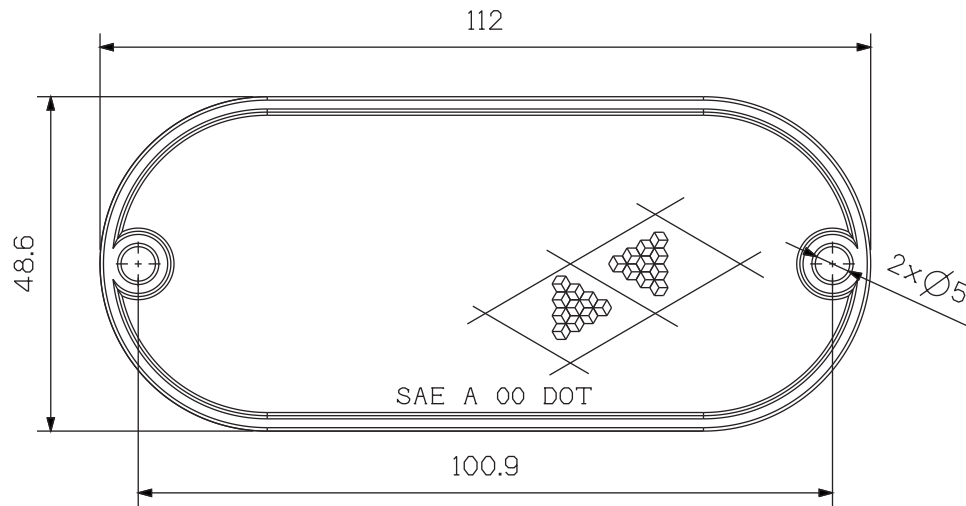

NOTE:

THIS PRODUCT IS DESIGNED TO
COMPLY WITH FMVSS108 REQUIREMENTS.
AND REFERENCED SAE STANDARDS:

SAE J594f - REFLEX REFLECTOR

ISOMETRIC VIEW

BOTTOM VIEW

NUMERO DE PIÈCE/PART NUMBER		DESCRIPTION		
703-733		Réflecteur / Reflector		
DESSIN PAR/DRAWING BY		SPECS	COULEUR / COLOR	
J-lite		Avec adhésif / With adhesive	Ambre / Amber	
JIMEXS.COM / INFO@JIMEXS.COM		DATE	FEUILLE/SHEET	ÉCHELLE/SCALE
		2013-05-08	1/1	1 = 1
			PROJECTIONS	