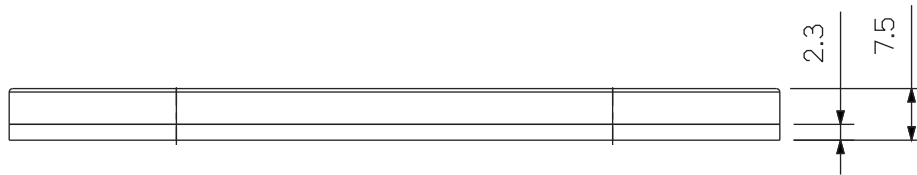

NOTE:

THIS PRODUCT IS DESIGNED TO
COMPLY WITH FMVSS108 REQUIREMENTS.
AND REFERENCED SAE STANDARDS:

SAE J594f - REFLEX REFLECTOR

ISOMETRIC VIEW

BOTTOM VIEW

NUMERO DE PIÈCE/PART NUMBER		DESCRIPTION		
703-733		Réflecteur / Reflector		
DESSIN PAR/DRAWING BY		SPECS	COULEUR / COLOR	
J-lite		Avec adhésif / With adhesive	Ambre / Amber	
JIMEXS.COM / INFO@JIMEXS.COM		DATE	FEUILLE/SHEET	ÉCHELLE/SCALE
		2013-05-08	1/1	1 = 1
			PROJECTIONS	