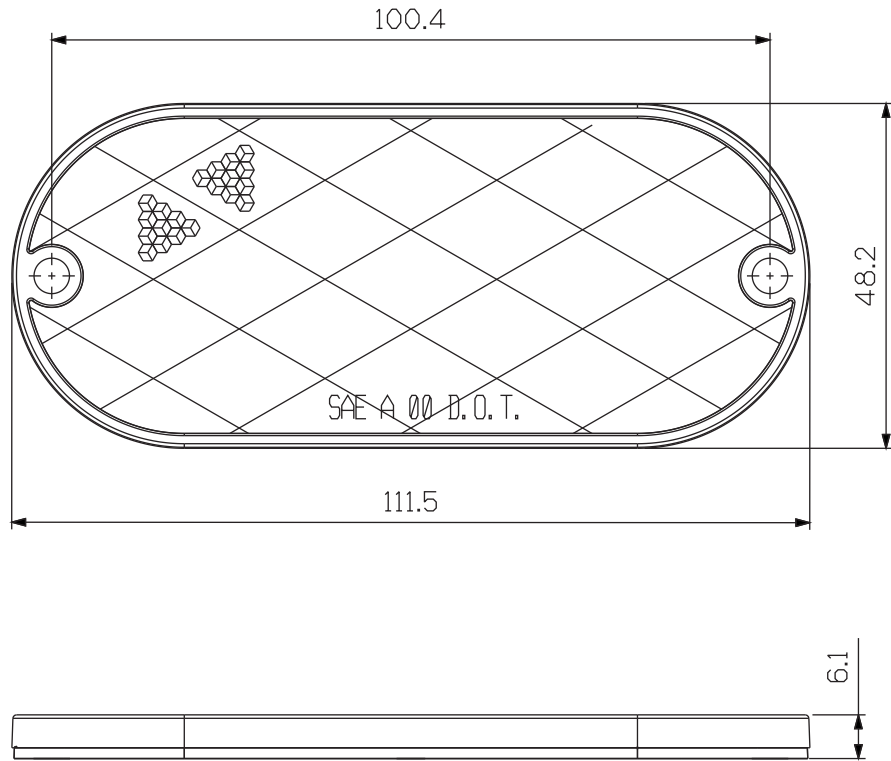

**NOTE:**

THIS PRODUCT IS DESIGNED TO  
COMPLY WITH FMVSS108 REQUIREMENTS.  
AND REFERENCED SAE STANDARDS:

SAE J594f - REFLEX REFLECTOR

BOTTOM VIEW

ISOMETRIC VIEW

NUMERO DE PIÈCE/PART NUMBER		DESCRIPTION		
<b>703-732</b>		Réflecteur / Reflector		
DESSIN PAR/DRAWING BY		SPECS	COULEUR / COLOR	
J-lite		Sans adhésif / Without adhesive	Rouge / Red	
JIMEXS.COM / INFO@JIMEXS.COM		DATE	FEUILLE/SHEET	ÉCHELLE/SCALE
		2013-05-08	1/1	1 = 1
				PROJECTIONS