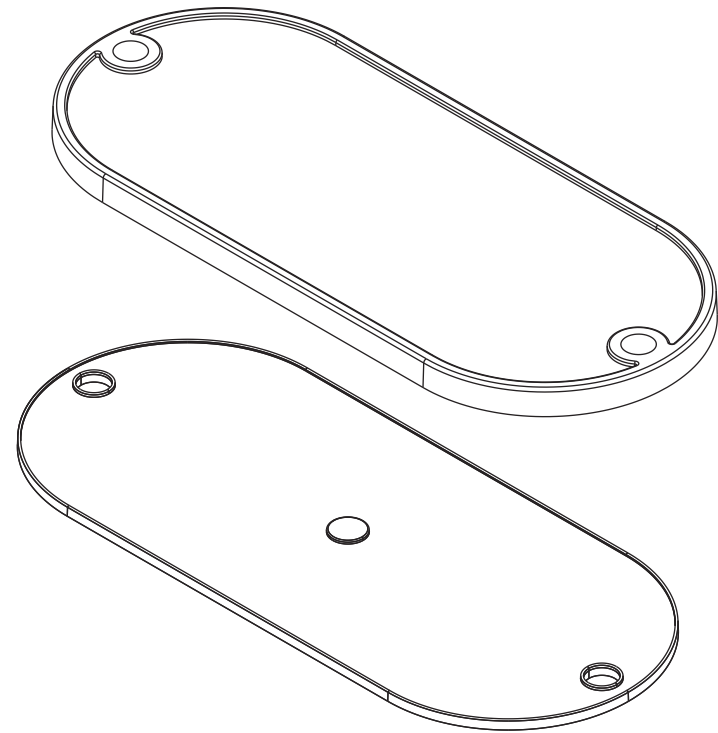

**NOTE:**

THIS PRODUCT IS DESIGNED TO  
COMPLY WITH FMVSS108 REQUIREMENTS.  
AND REFERENCED SAE STANDARDS:

SAE J594f - REFLEX REFLECTOR

BOTTOM VIEW

ISOMETRIC VIEW

NUMERO DE PIÈCE/PART NUMBER		DESCRIPTION		
<b>703-732</b>		Réflecteur / Reflector		
DESSIN PAR/DRAWING BY		SPECS	COULEUR / COLOR	
J-lite		Sans adhésif / Without adhesive	Rouge / Red	
JIMEXS.COM / INFO@JIMEXS.COM		DATE	FEUILLE/SHEET	ÉCHELLE/SCALE
		2013-05-08	1/1	1 = 1
				PROJECTIONS