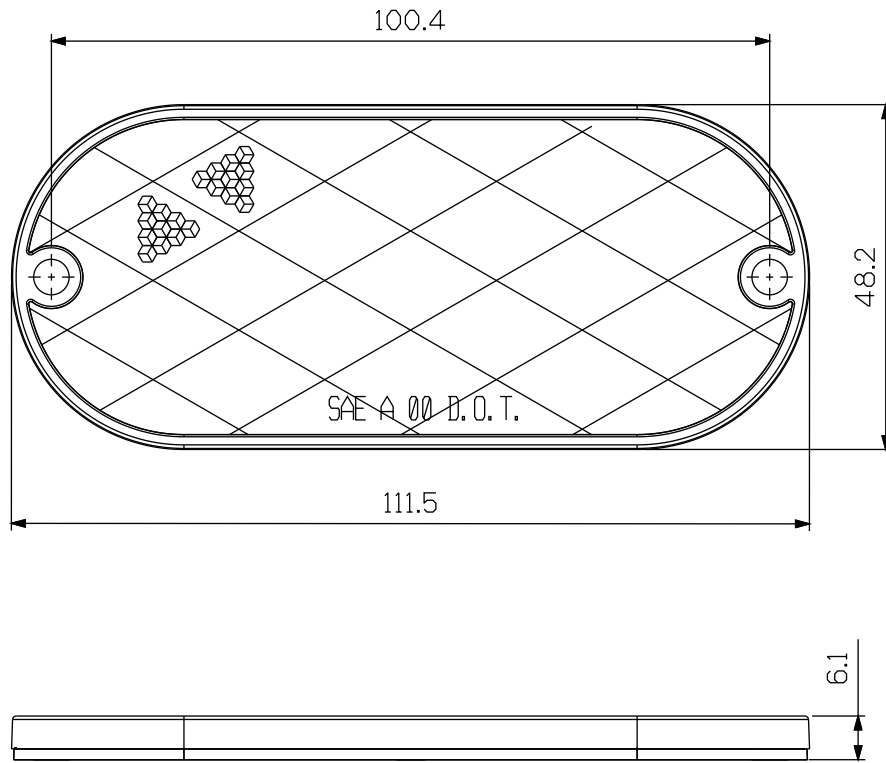

TECHNICAL DRAWING / DESSIN TECHNIQUE

BOTTOM VIEW

ISOMETRIC VIEW

JIMEXS
HARDWARE

1 866 447-5656 / INFO@JIMEXS.COM

WWW.JIMEXS-HARDWARE.COM

703-732

Réflecteur Rouge
 Red Reflector

2022-02-14

PROJECTIONS

DIMENSIONS
 SPECS

1-7/8" x 4-5/16"

Trous pour montage / With mounting holes