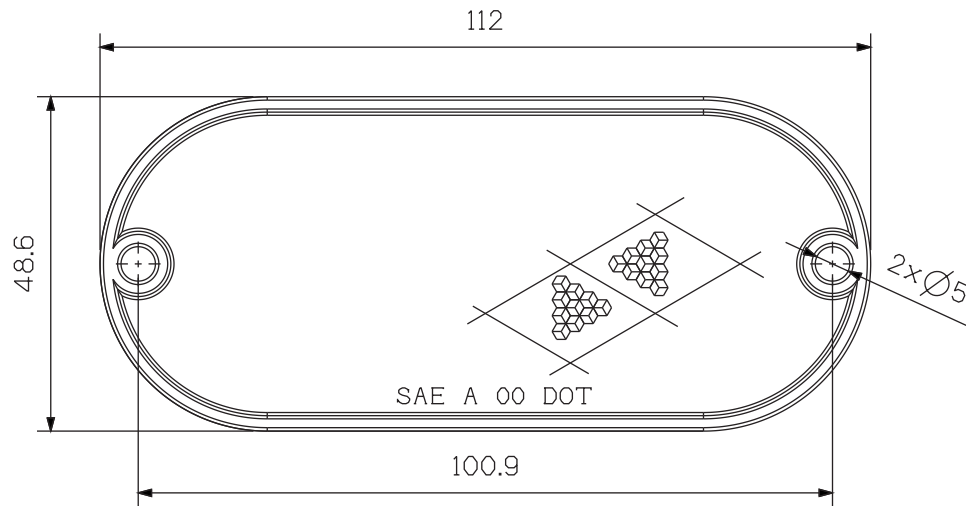

**NOTE:**

THIS PRODUCT IS DESIGNED TO  
COMPLY WITH FMVSS108 REQUIREMENTS.  
AND REFERENCED SAE STANDARDS:

SAE J594f - REFLEX REFLECTOR

BOTTOM VIEW

NUMERO DE PIÈCE/PART NUMBER		DESCRIPTION			
<b>703-731</b>		Réflecteur / Reflector			
DESSIN PAR/DRAWING BY		SPECS		COULEUR / COLOR	
J-lite		Avec adhésif / With adhesive		Rouge / Red	
JIMEXS.COM / INFO@JIMEXS.COM		DATE	FEUILLE/SHEET	ÉCHELLE/SCALE	PROJECTIONS
		2013-05-08	1/1	1 = 1	