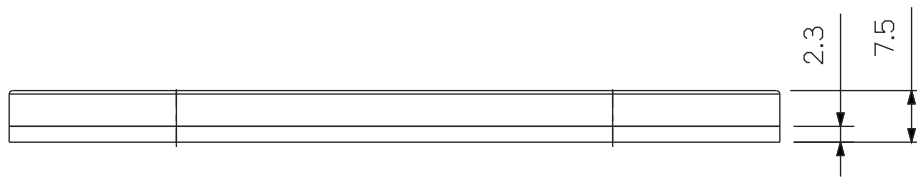

**NOTE:**

THIS PRODUCT IS DESIGNED TO  
COMPLY WITH FMVSS108 REQUIREMENTS.  
AND REFERENCED SAE STANDARDS:

SAE J594f - REFLEX REFLECTOR

BOTTOM VIEW

NUMERO DE PIÈCE/PART NUMBER		DESCRIPTION			
<b>703-731</b>		Réflecteur / Reflector			
DESSIN PAR/DRAWING BY		SPECS		COULEUR / COLOR	
J-lite		Avec adhésif / With adhesive		Rouge / Red	
JIMEXS.COM / INFO@JIMEXS.COM		DATE	FEUILLE/SHEET	ÉCHELLE/SCALE	PROJECTIONS
		2013-05-08	1/1	1 = 1	