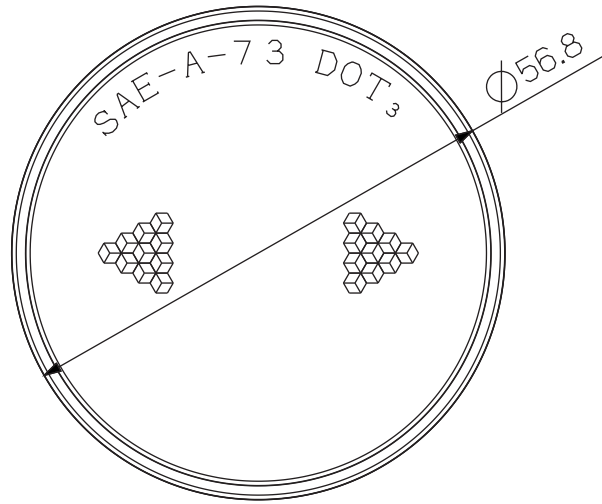

NOTE:

THIS PRODUCT IS DESIGNED TO
COMPLY WITH FMVSS108 REQUIREMENTS.
AND REFERENCED SAE STANDARDS:

SAE J594f - REFLEX REFLECTOR

BOTTOM VIEW

ISOMETRIC VIEW

| | | | | | |
|------------------------------|--|------------------------------|-----------------|---------------|---|
| NUMERO DE PIÈCE/PART NUMBER | | DESCRIPTION | | |  |
| 703-713 | | Réflecteur / Reflector | | | |
| DESSIN PAR/DRAWING BY | | SPECS | COULEUR / COLOR | | |
| J-lite | | Avec adhésif / With adhesive | Ambre / Amber | | |
| JIMEXS.COM / INFO@JIMEXS.COM | | DATE | FEUILLE/SHEET | ÉCHELLE/SCALE | |
| | | 2013-05-08 | 1/1 | 1 = 1 |  |