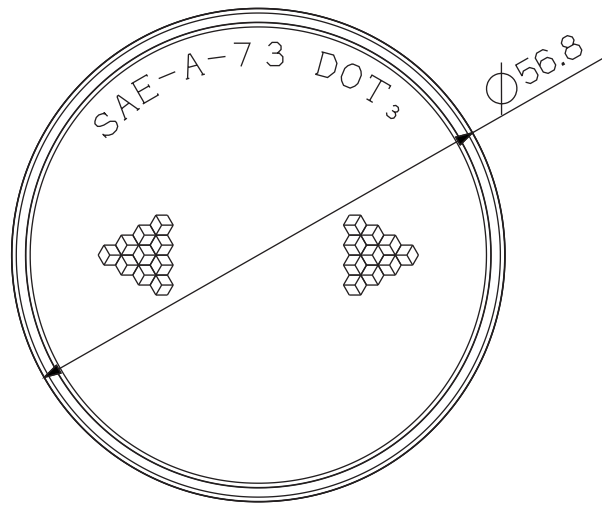

NOTE:

THIS PRODUCT IS DESIGNED TO
COMPLY WITH FMVSS108 REQUIREMENTS.
AND REFERENCED SAE STANDARDS:

SAE J594f - REFLEX REFLECTOR

BOTTOM VIEW

ISOMETRIC VIEW

NUMERO DE PIÈCE/PART NUMBER		DESCRIPTION			
703-711		Réflecteur / Reflector			
DESSIN PAR/DRAWING BY		SPECS	COULEUR / COLOR		
J-lite		Avec adhésif / With adhesive	Rouge / Red		
JIMEXS.COM / INFO@JIMEXS.COM		DATE	FEUILLE/SHEET	ÉCHELLE/SCALE	
		2013-05-08	1/1	1 = 1	