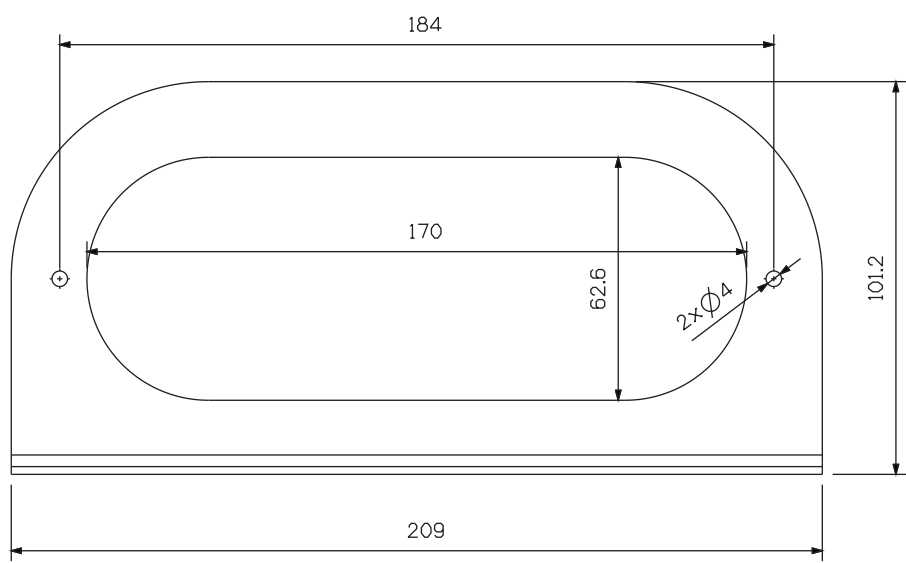

TOP VIEW

NUMERO DE PIÈCE/PART NUMBER		DESCRIPTION		
<b>703-556</b>		Support de montage / Mounting bracket		
DESSIN PAR/DRAWING BY		MATÉRIEL / MATERIAL	COULEUR / COLOR	
J-lite		Acier / Steel	Noir / Black	
JIMEXS.COM / INFO@JIMEXS.COM		DATE	FEUILLE/SHEET	ÉCHELLE/SCALE
		2013-05-08	1/1	1 = 1
				PROJECTIONS