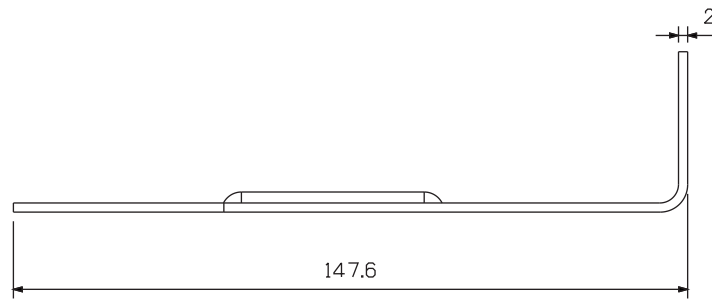

ISOMETRIC VIEW

SIDE VIEW

BOTTOM VIEW

NUMERO DE PIÈCE/PART NUMBER		DESCRIPTION		
703-551		Support de montage / Mounting bracket		
DESSIN PAR/DRAWING BY		MATÉRIEL / MATERIAL	COULEUR / COLOR	
J-lite		Acier / Steel	Noir / Black	
JIMEXS.COM / INFO@JIMEXS.COM		DATE	FEUILLE/SHEET	ÉCHELLE/SCALE
		2013-05-08	1/1	1 = 1
			PROJECTIONS	