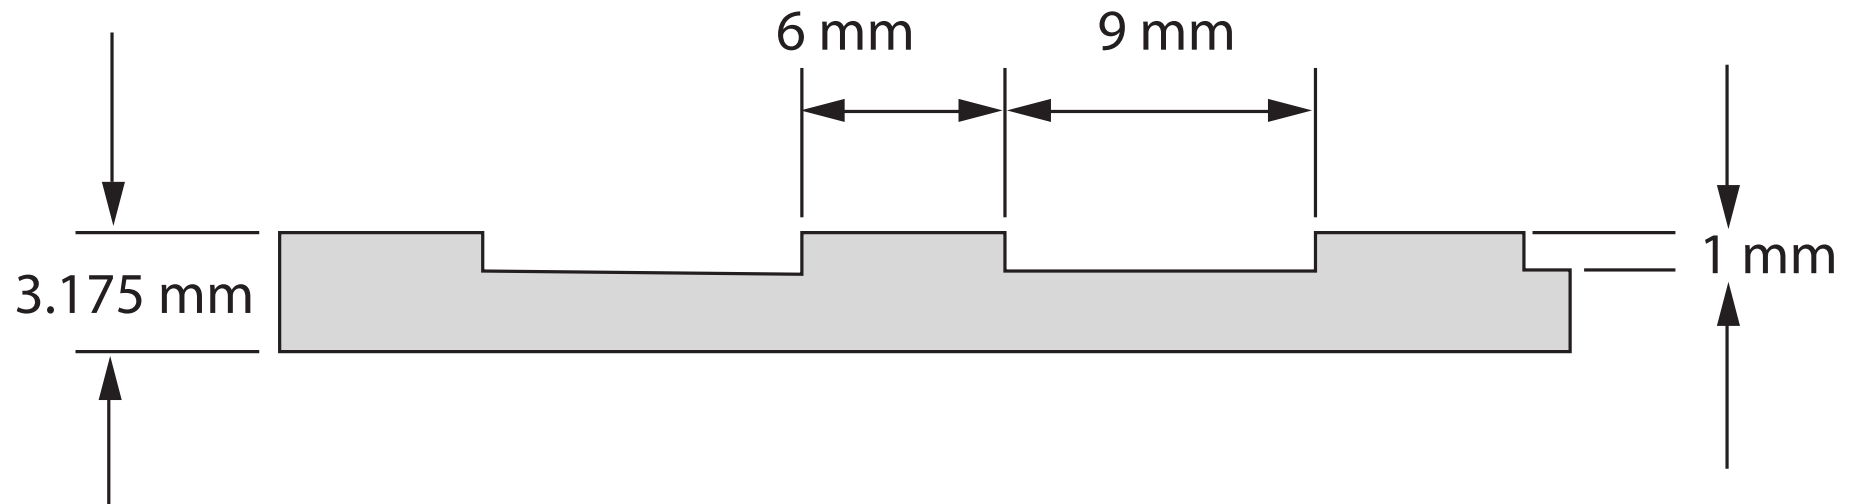

DESSIN TECHNIQUE / TECHNICAL DRAWING

JIMEXS
HARDWARE

1 866 447-5656 / INFO@JIMEXS.COM
WWW.JIMEXS.COM

680-401

Tapis - rainures larges
Floor matting - wide grooves

09-18-2017

PROJECTIONS

MATÉRIAUX / MATERIALS Caoutchouc / Rubber

COULEURS / COLORS Noir / Black

DIMENSIONS 1/8" x 36" x 25 vg/yd