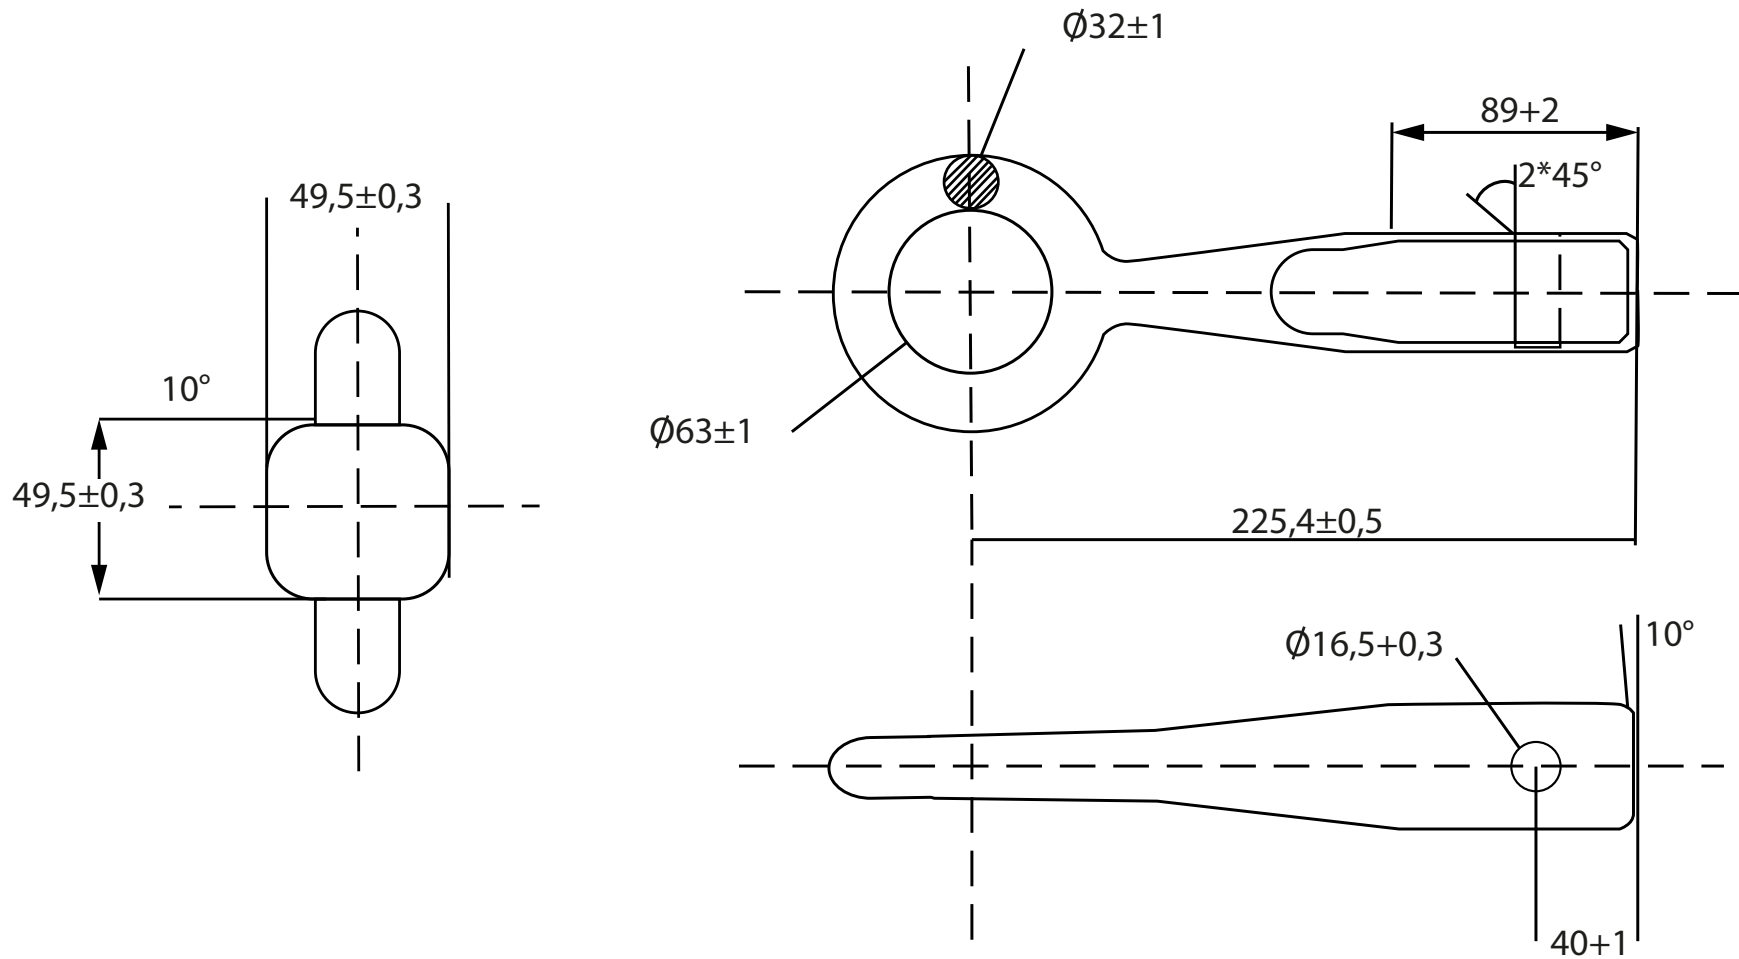

TECHNICAL DRAWING / DESSIN TECHNIQUE

**JIMEXS**  
**HARDWARE**

1 866 447-5656 / INFO@JIMEXS.COM

WWW.JIMEXS-HARDWARE.COM

403-175

Tow eye  
Oeil d'attelage

2022-01-07

PROJECTIONS

SPECIFICATIONS / SPÉCIFICATIONS WLL 12000 lb