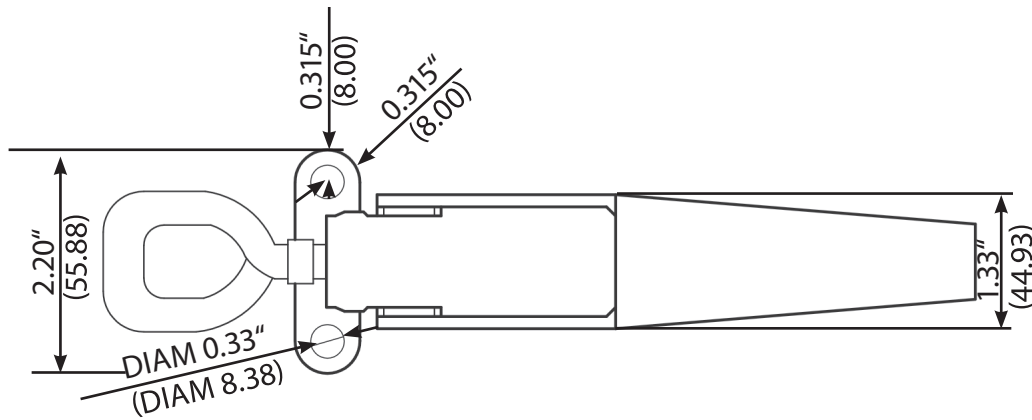

TECHNICAL DRAWING / DESSIN TECHNIQUE

JIMEXS
HARDWARE

1 866 447-5656 / INFO@JIMEXS.COM

WWW.JIMEXS-HARDWARE.COM

240-221

Over center latch
 Fermeture excentrique

2021-07-05

PROJECTIONS