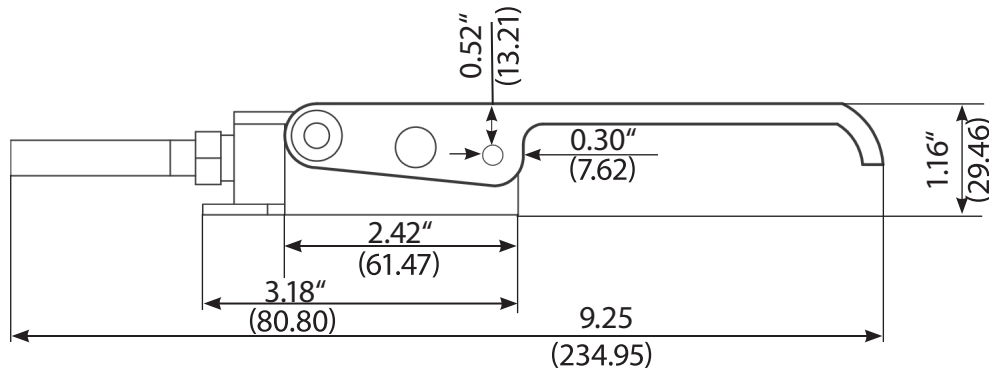

TECHNICAL DRAWING / DESSIN TECHNIQUE

JIMEXS
HARDWARE

1 866 447-5656 / INFO@JIMEXS.COM

WWW.JIMEXS-HARDWARE.COM

240-221

Over center latch
 Fermeture excentrique

2021-07-05

PROJECTIONS