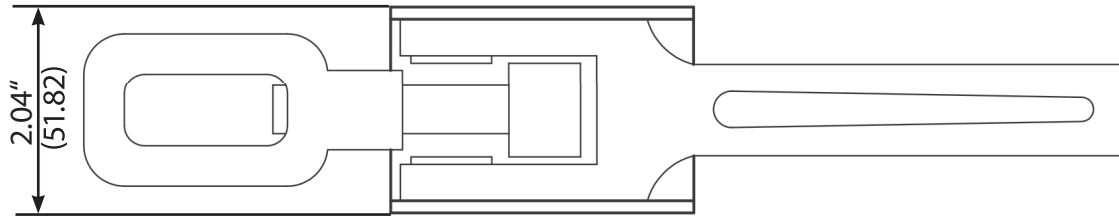

TECHNICAL DRAWING / DESSIN TECHNIQUE

JIMEXS
HARDWARE

1 866 447-5656 / INFO@JIMEXS.COM

WWW.JIMEXS-HARDWARE.COM

240-201

Over center latch
Fermeture excentrique

2021-07-05

PROJECTIONS