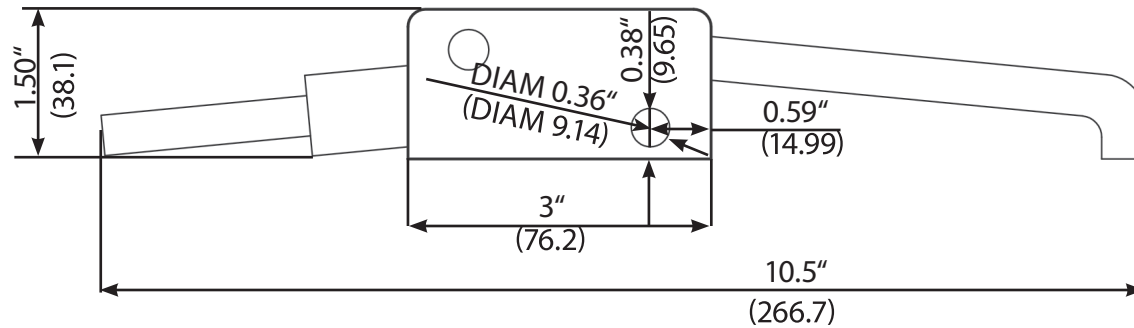

TECHNICAL DRAWING / DESSIN TECHNIQUE

JIMEXS
HARDWARE

1 866 447-5656 / INFO@JIMEXS.COM

WWW.JIMEXS-HARDWARE.COM

240-201

Over center latch
Fermeture excentrique

2021-07-05

PROJECTIONS