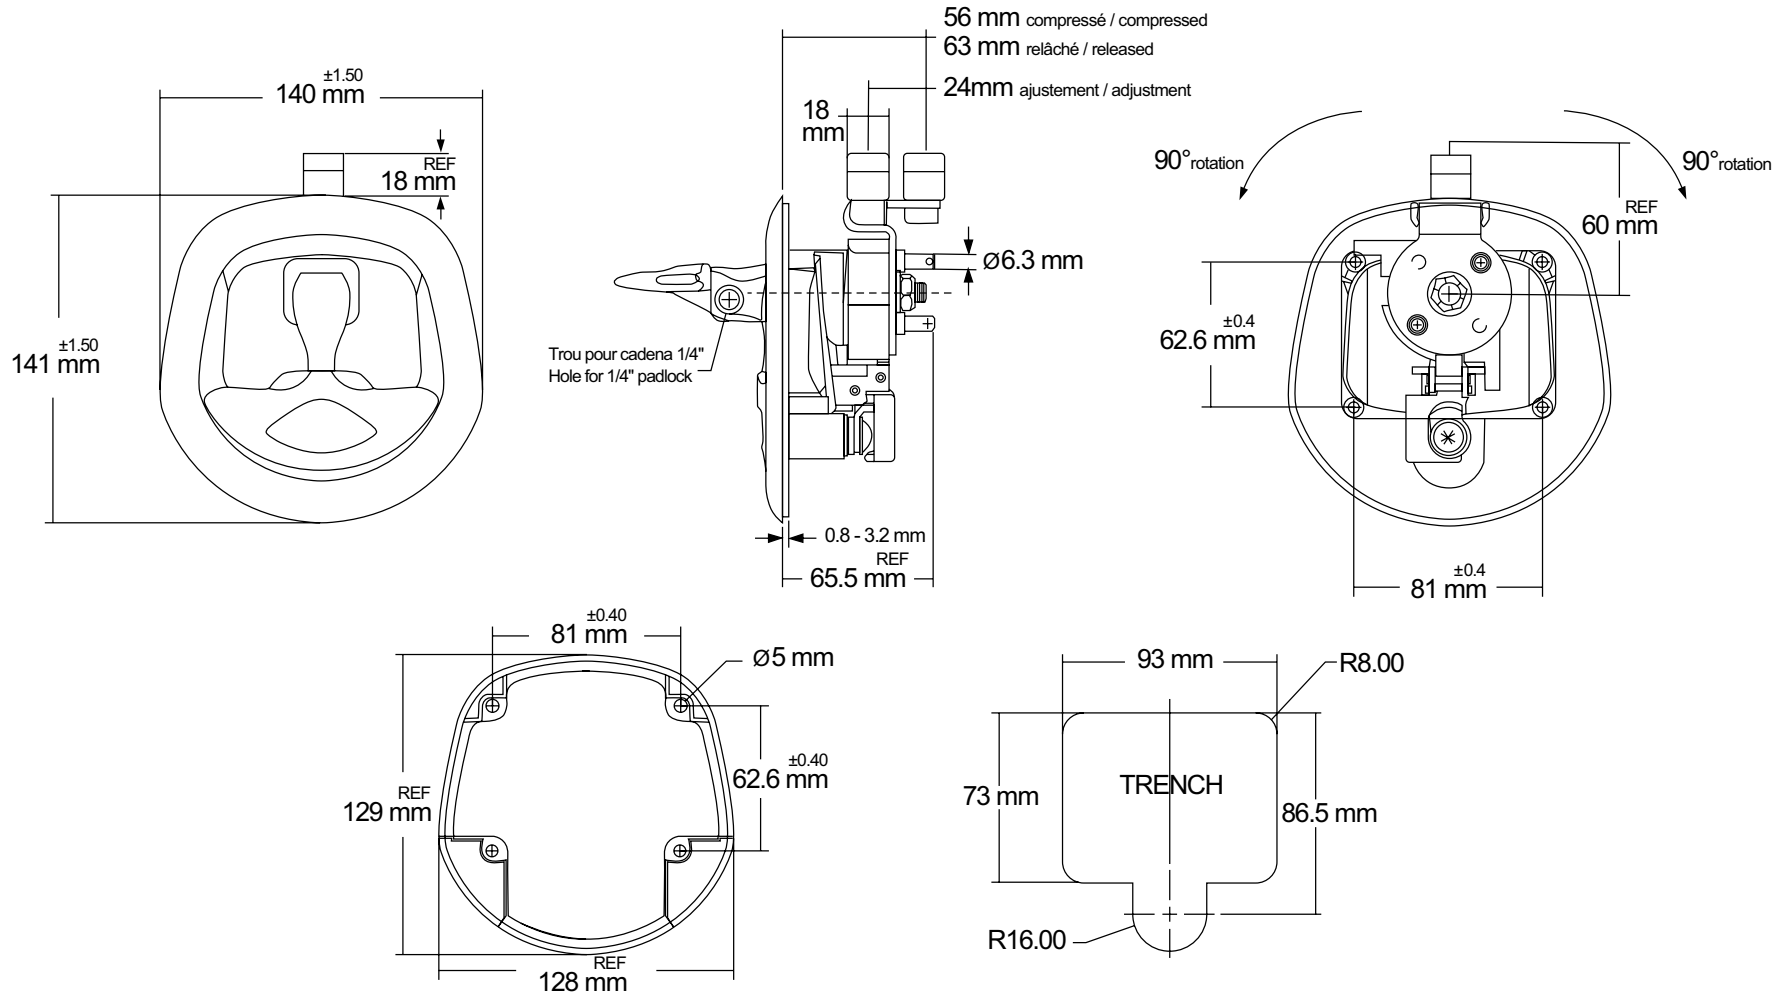

# DESSIN TECHNIQUE / TECHNICAL DRAWING

**JIMEXS**  
**HARDWARE**

1 866 447-5656 / INFO@JIMEXS.COM  
WWW.JIMEXS.COM

**226-531**

Serrure à compression en «T» - Encastrable  
Whale Tail recessed T-handle - Compression  
lock

11-01-2018

**PROJECTIONS**

**MATÉRIAUX / MATERIALS**

1 pt / Acier peint noir et alliage de zinc

1 pt / Black powder coated steel and zinc alloy die-cast

**CYLINDRE / CYLINDER**

Cylindre installé #J201

Key cylinder installed #J201