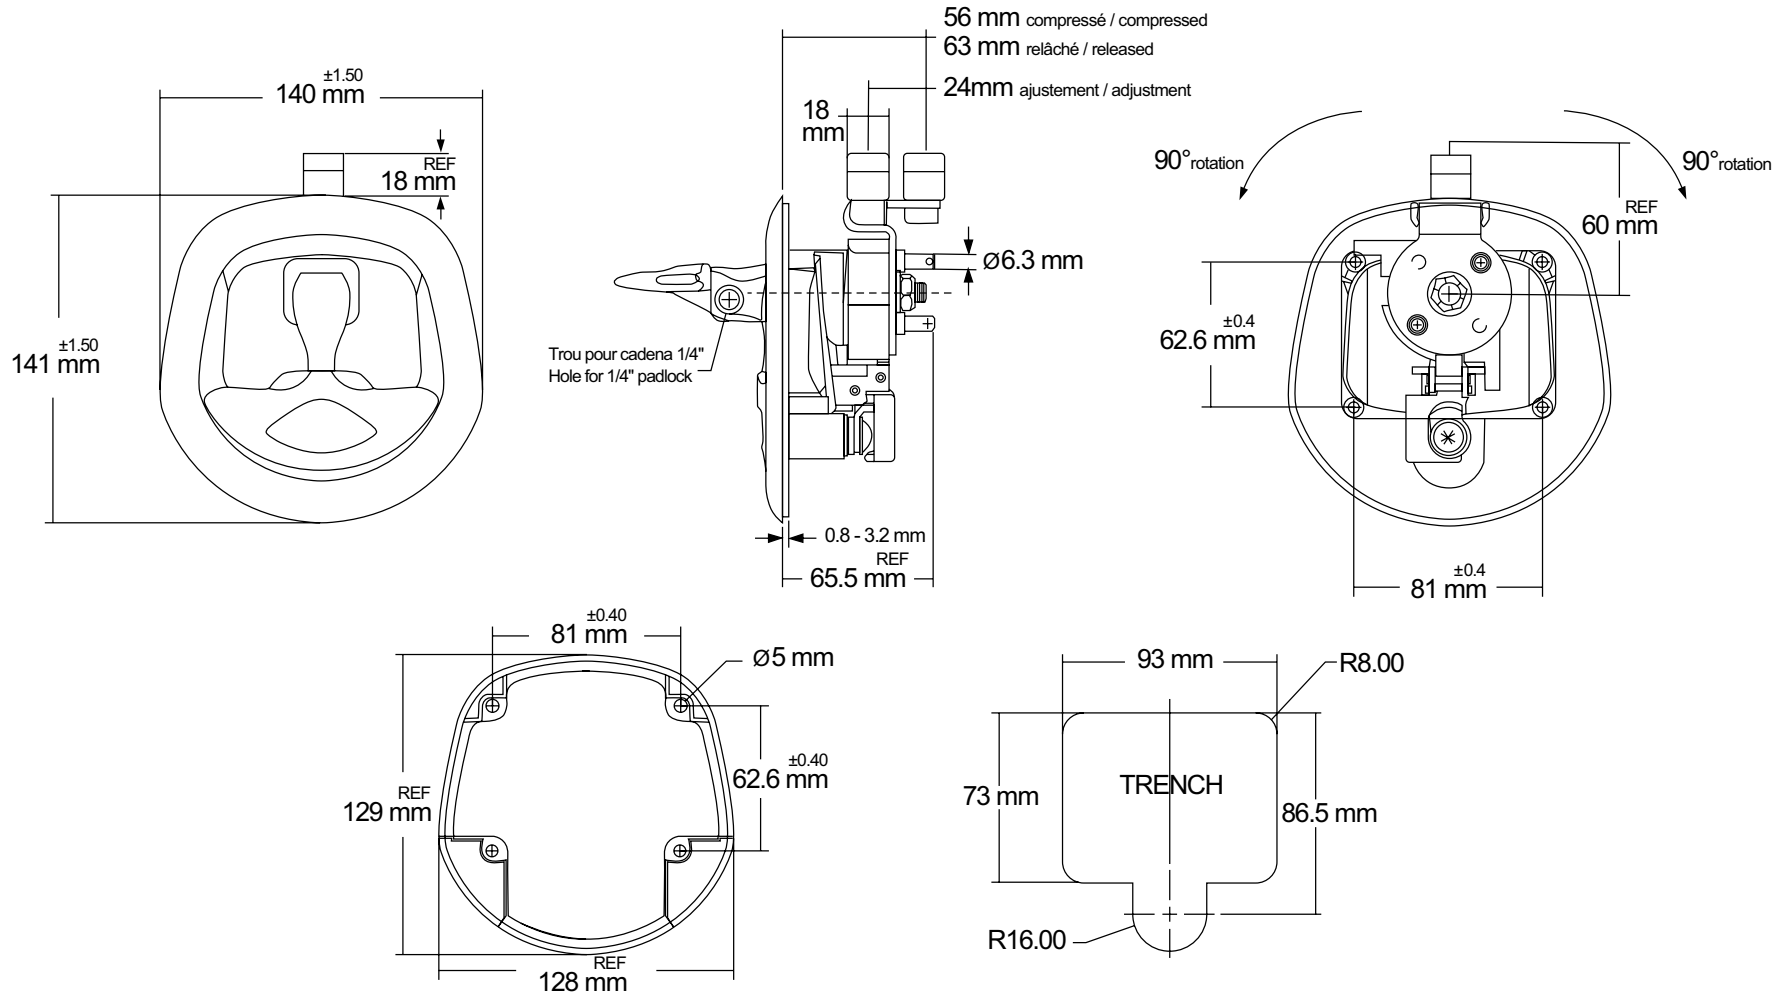

# DESSIN TECHNIQUE / TECHNICAL DRAWING

**JIMEXS**  
**HARDWARE**

1 866 447-5656 / INFO@JIMEXS.COM  
 WWW.JIMEXS.COM

**226-521**

Serrure à compression en «T» - Encastrable  
 Whale Tail recessed T-handle - Compression  
 lock

**CYLINDRE / CYLINDER**

Cylindre installé #J201  
 Key cylinder installed #J201