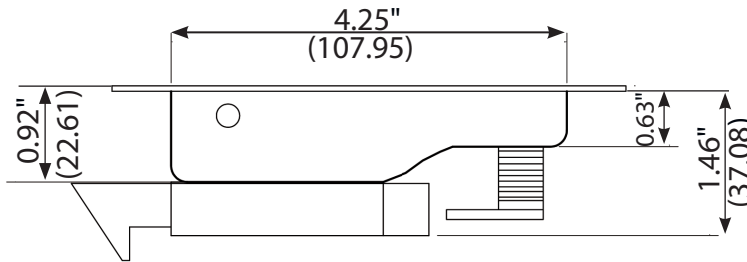

TECHNICAL DRAWING / DESSIN TECHNIQUE

JIMEXS
HARDWARE

1 866 447-5656 / INFO@JIMEXS.COM

WWW.JIMEXS-HARDWARE.COM

225-201

Paddle handle
Serrure à palette

2022-01-05

PROJECTIONS

DIMENSIONS

5,50" x 4,25"

MATERIAL/MATÉRIEL

Polished stainless steel (304) /

Acier inoxydable poli (304)

SPECIFICATIONS / SPÉCIFICATIONS Locking / Verrouillable #CH501