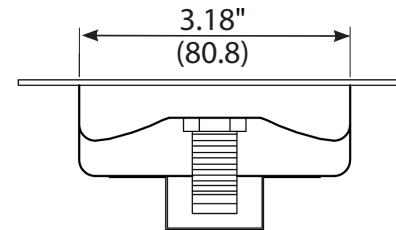

TECHNICAL DRAWING / DESSIN TECHNIQUE

JIMEXS
HARDWARE

1 866 447-5656 / INFO@JIMEXS.COM

WWW.JIMEXS-HARDWARE.COM

225-201

Paddle handle
Serrure à palette

2022-01-05

PROJECTIONS

DIMENSIONS

5,50" x 4,25"

MATERIAL/MATÉRIEL

Polished stainless steel (304) /

Acier inoxydable poli (304)

SPECIFICATIONS / SPÉCIFICATIONS Locking / Verrouillable #CH501