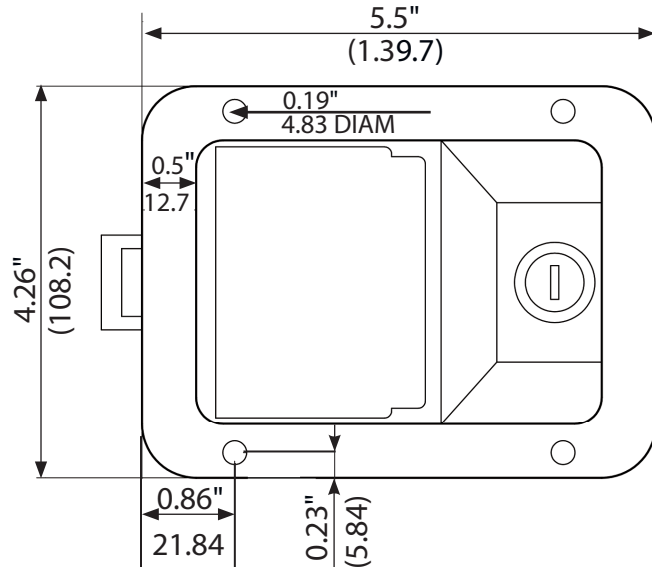

TECHNICAL DRAWING / DESSIN TECHNIQUE

JIMEXS
HARDWARE

1 866 447-5656 / INFO@JIMEXS.COM

WWW.JIMEXS-HARDWARE.COM

225-201

Paddle handle
Serrure à palette

2022-01-05

PROJECTIONS

DIMENSIONS

5,50" x 4,25"

MATERIAL/MATÉRIEL

Polished stainless steel (304) /

Acier inoxydable poli (304)

SPECIFICATIONS / SPÉCIFICATIONS Locking / Verrouillable #CH501