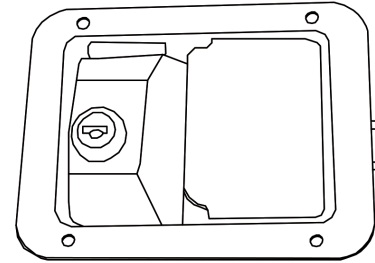

TECHNICAL DRAWING / DESSIN TECHNIQUE

JIMEXS
HARDWARE

1 866 447-5656 / INFO@JIMEXS.COM

WWW.JIMEXS-HARDWARE.COM

225-201

Paddle handle
Serrure à palette

2022-01-05

PROJECTIONS

DIMENSIONS

5,50" x 4,25"

MATERIAL/MATÉRIEL

Polished stainless steel (304) /

Acier inoxydable poli (304)

SPECIFICATIONS / SPÉCIFICATIONS Locking / Verrouillable #CH501