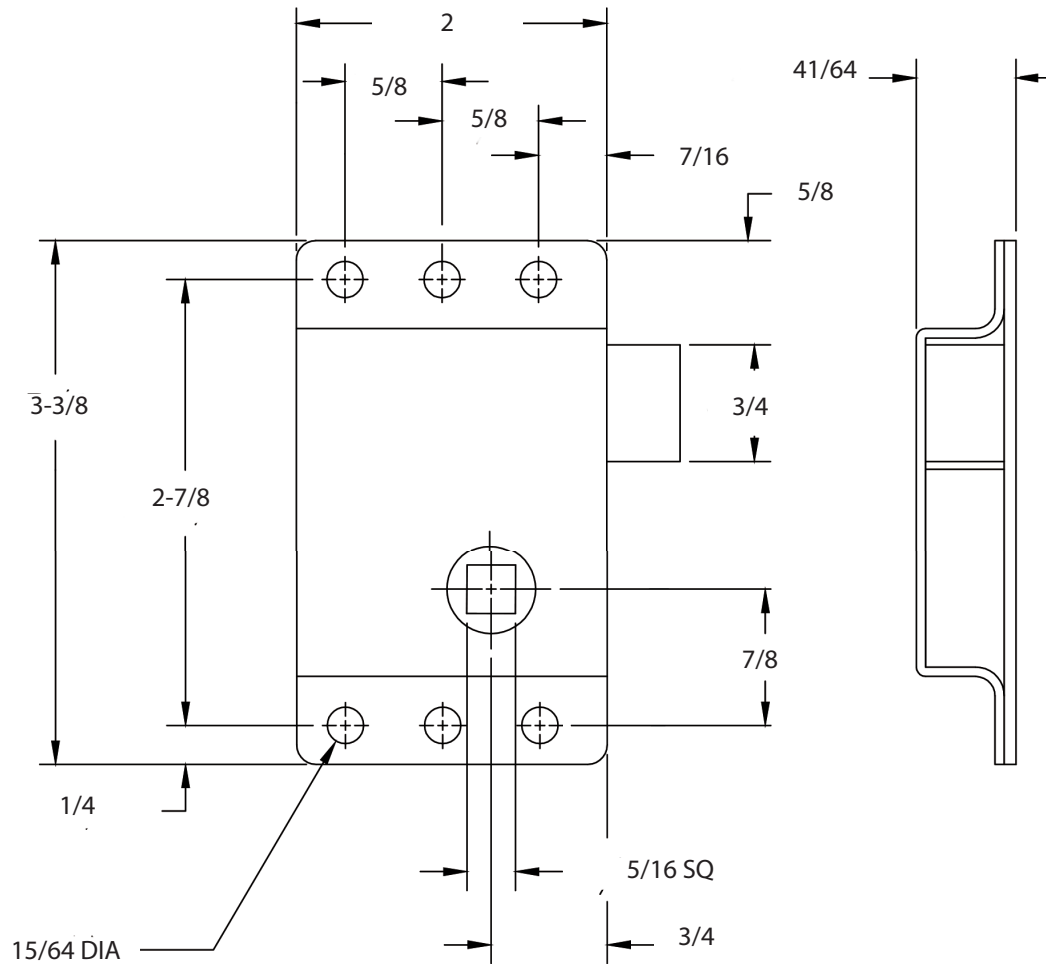

TECHNICAL DRAWING / DESSIN TECHNIQUE

JIMEXS
HARDWARE

1 866 447-5656 / INFO@JIMEXS.COM

WWW.JIMEXS-HARDWARE.COM

224-411

Cab lock right side
 Serrure de cabine droit

2022-01-04

PROJECTIONS

DIMENSIONS

2" x 3,38"

MATERIAL/MATÉRIEL

Zinc plated steel / Acier plaqué zinc

SPECIFICATIONS/ SPÉCIFICATION Hole / Trou 5/16