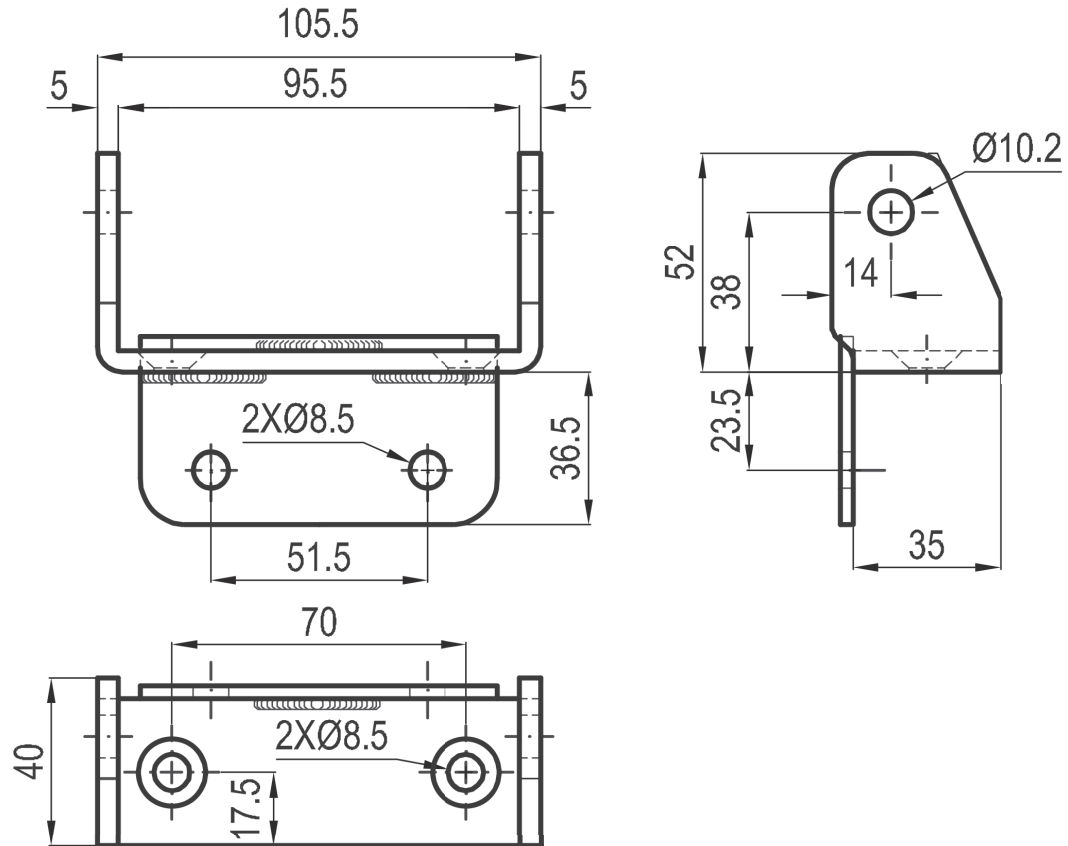

TECHNICAL DRAWING / DESSIN TECHNIQUE

JIMEXS
HARDWARE

1 866 447-5656 / INFO@JIMEXS.COM

WWW.JIMEXS-HARDWARE.COM

204-885

Bracket only with flange

Support de talon avec rebord

2021-04-21

PROJECTIONS

DIMENSIONS

MATERIAL / MATÉRIEL

105.5 mm x 40 mm

Polished Stainless Steel (304) /

Acier Inoxydable Poli (304)