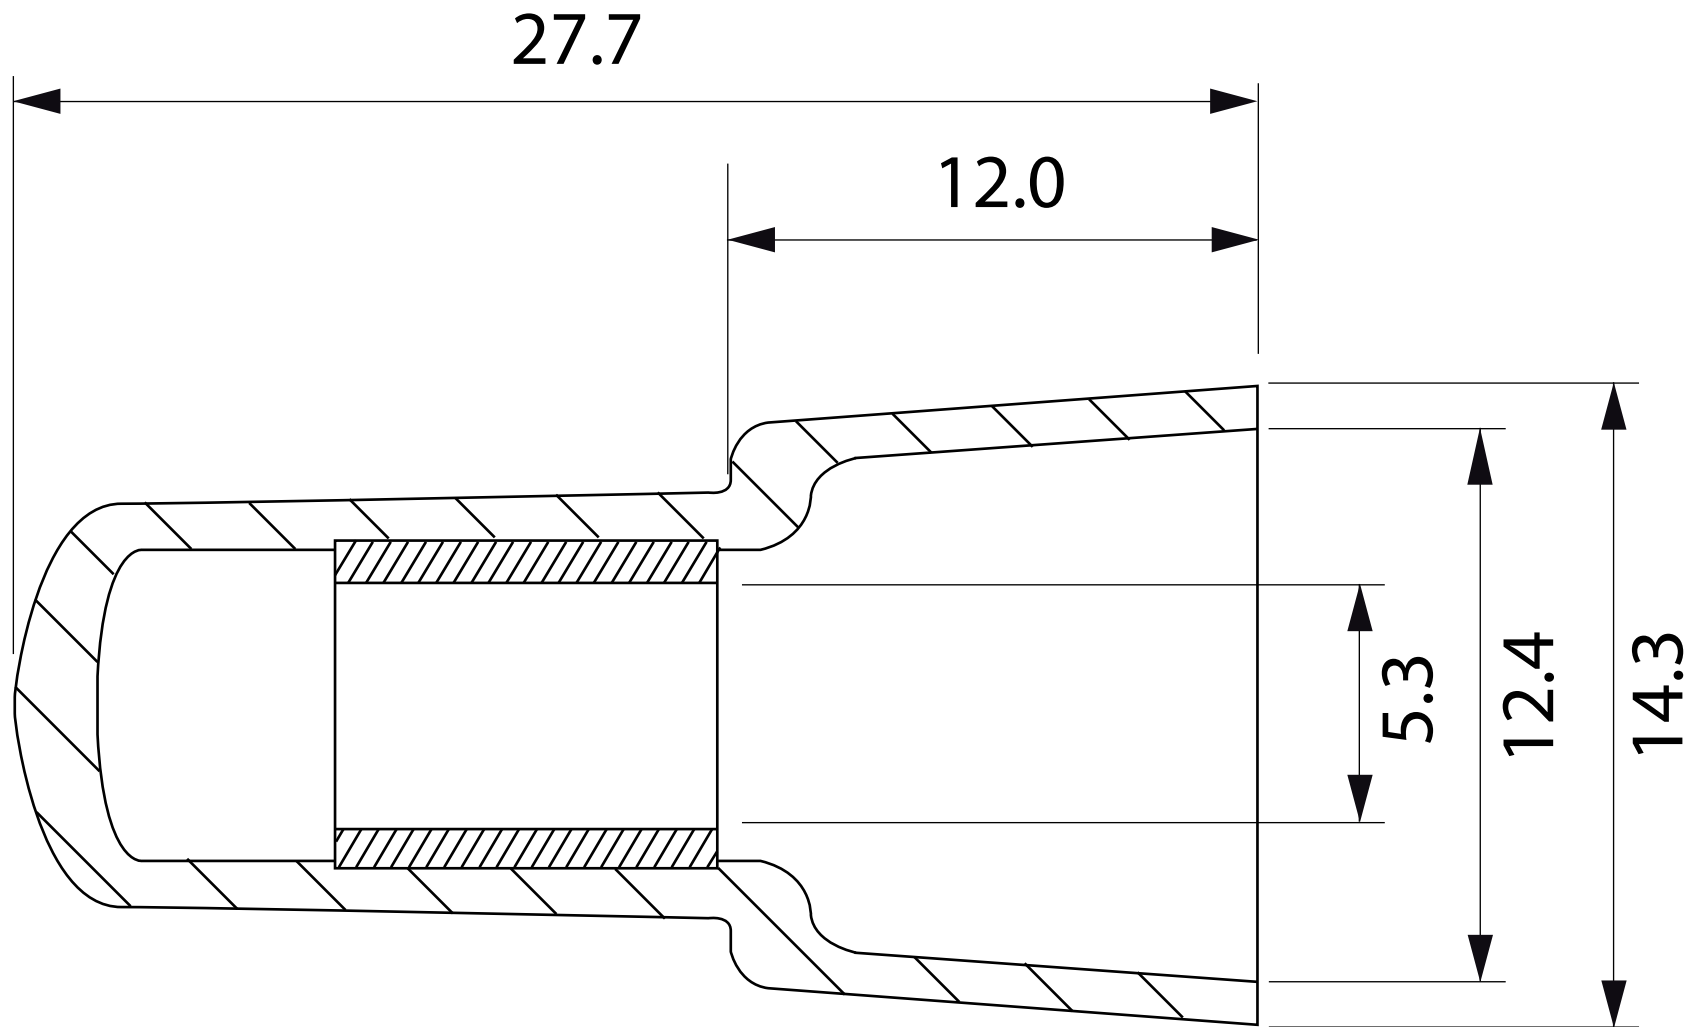

DESSIN TECHNIQUE / TECHNICAL DRAWING

1 866 447-5656 / INFO@J-LITE.COM
WWW.J-LITE.COM

733-753

SPECS #12-10

Closed end disconnect
Connecteur fermé

2022-03-11

PROJECTIONS