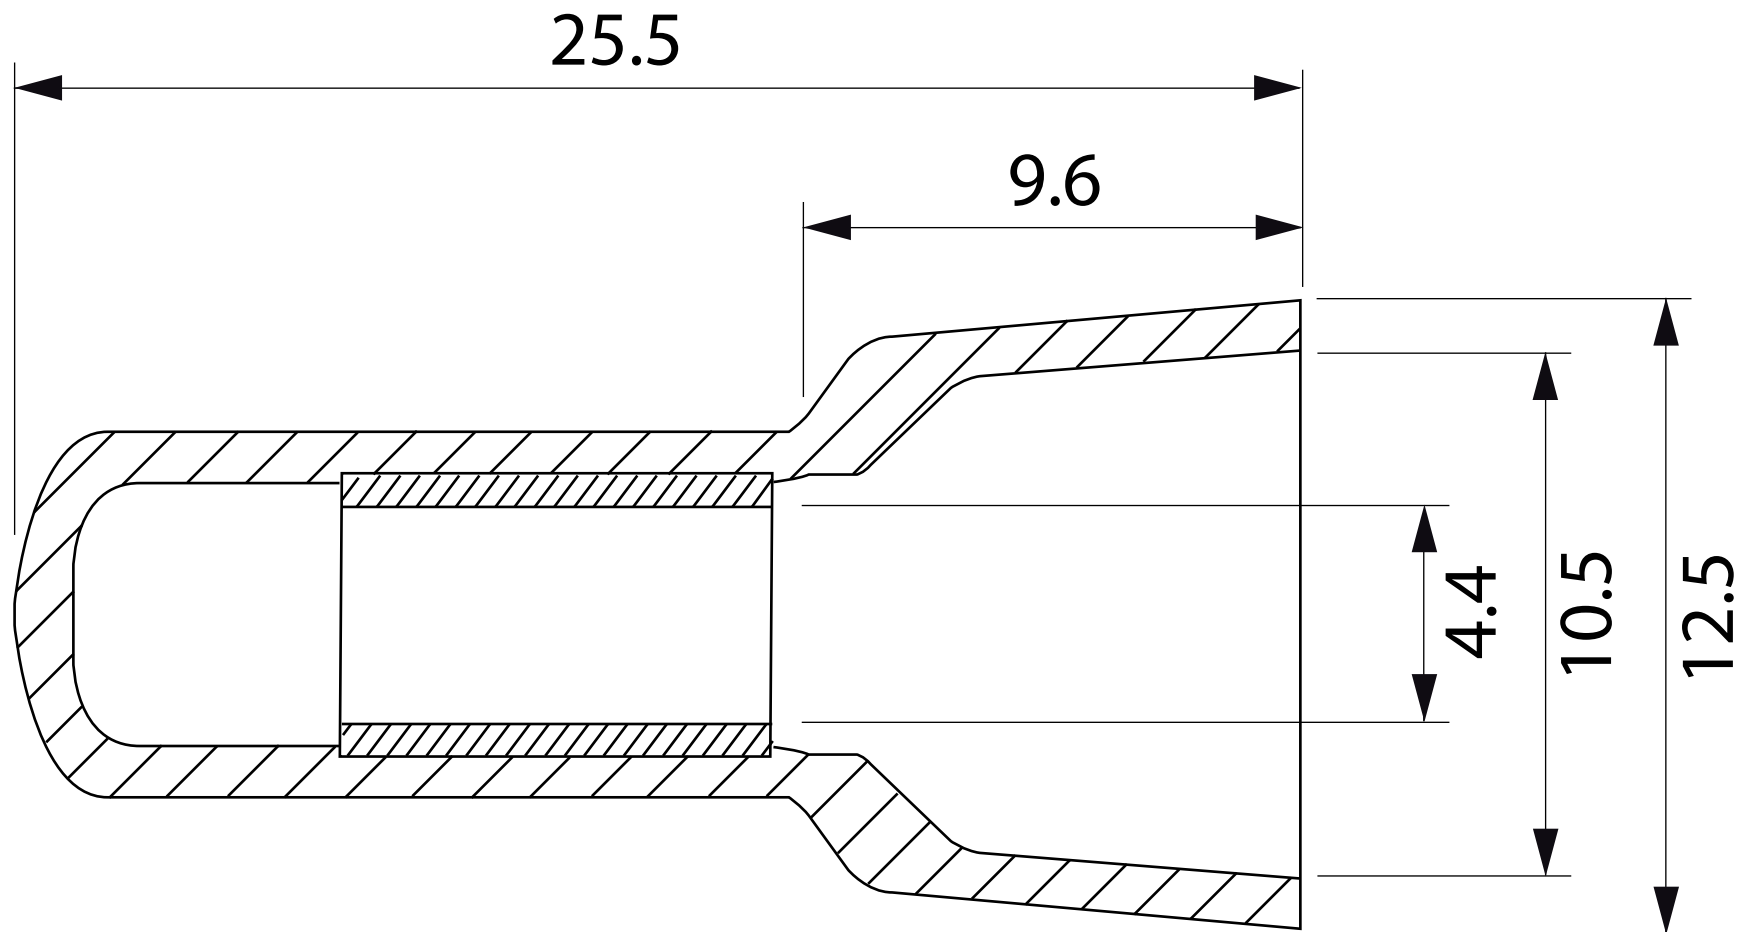

DESSIN TECHNIQUE / TECHNICAL DRAWING

**J-LITE**

1 866 447-5656 / INFO@J-LITE.COM  
WWW.J-LITE.COM

733-752

Closed end disconnect  
Connecteur fermé

2022-03-11

PROJECTIONS

SPECS #16-14