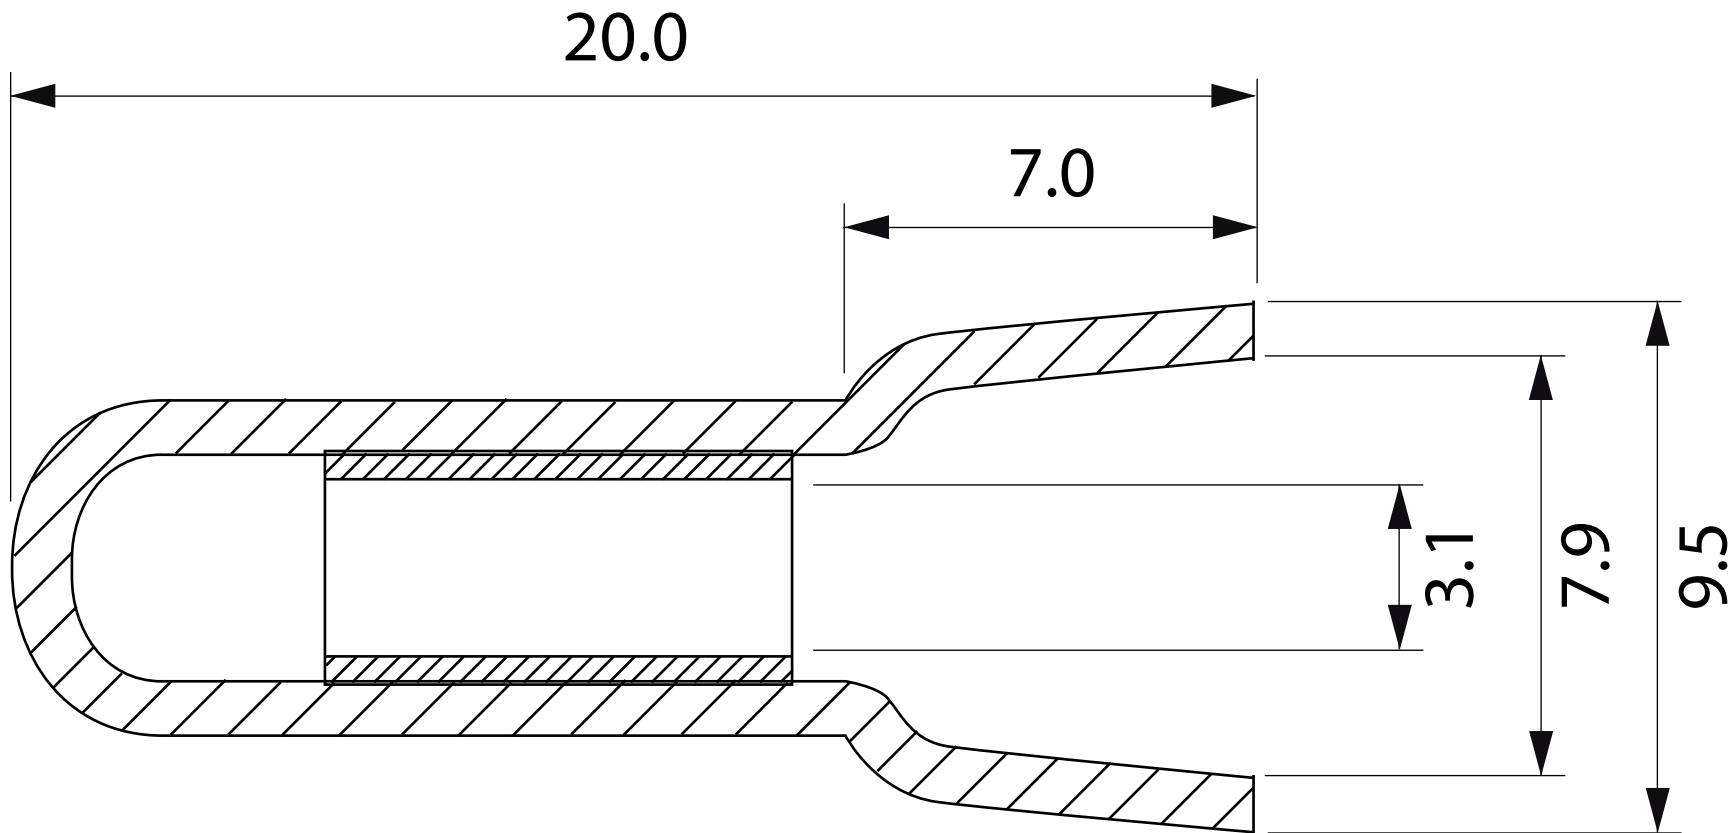

DESSIN TECHNIQUE / TECHNICAL DRAWING

1 866 447-5656 / INFO@J-LITE.COM  
WWW.J-LITE.COM

733-751

Closed end disconnect  
Connecteur fermé

2022-03-11

PROJECTIONS

SPECS #22-16