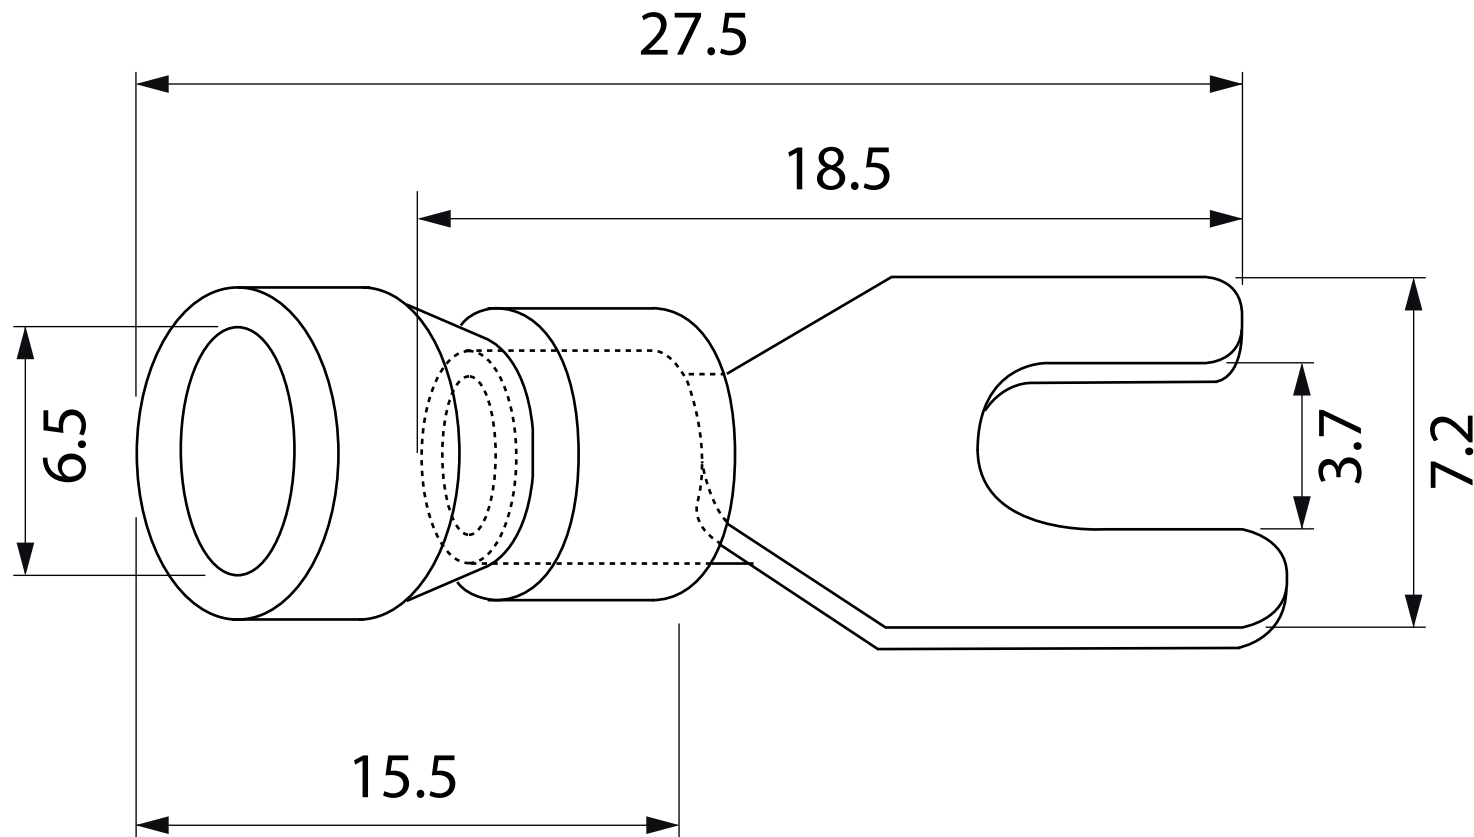

DESSIN TECHNIQUE / TECHNICAL DRAWING

J-LITE

1 866 447-5656 / INFO@J-LITE.COM
WWW.J-LITE.COM

732-203

Spade terminal
Cosse à fourche

2022-03-09

PROJECTIONS

DIMENSIONS 27.5 mm x 6.5 mm (#12-10)
SPECS Goujon #4-6 / Stud #4-6
MATERIAL Vinyl - Yellow / Vinyle -Jaune