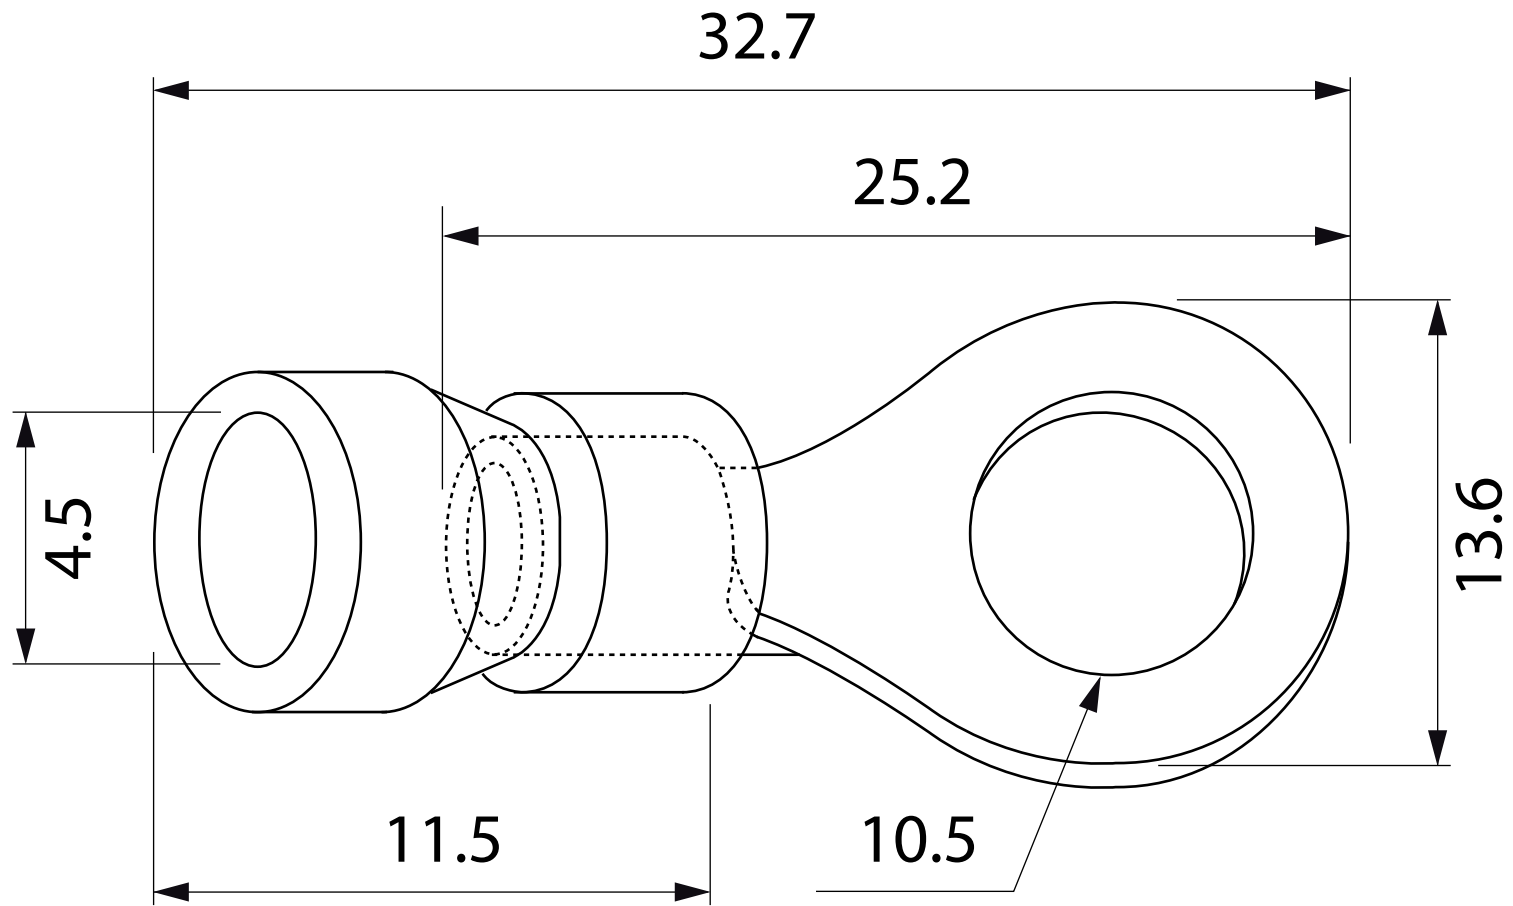

DESSIN TECHNIQUE / TECHNICAL DRAWING

1 866 447-5656 / INFO@J-LITE.COM  
WWW.J-LITE.COM

732-152

Ring terminal  
Cosse à anneau

2022-03-09

PROJECTIONS

DIMENSIONS 32.7 mm x 4.5 mm (#16-14)  
SPECS Goujon #3/8" / Stud #3/8"  
MATERIAL Vinyl - Blue / Vinyle - Bleu