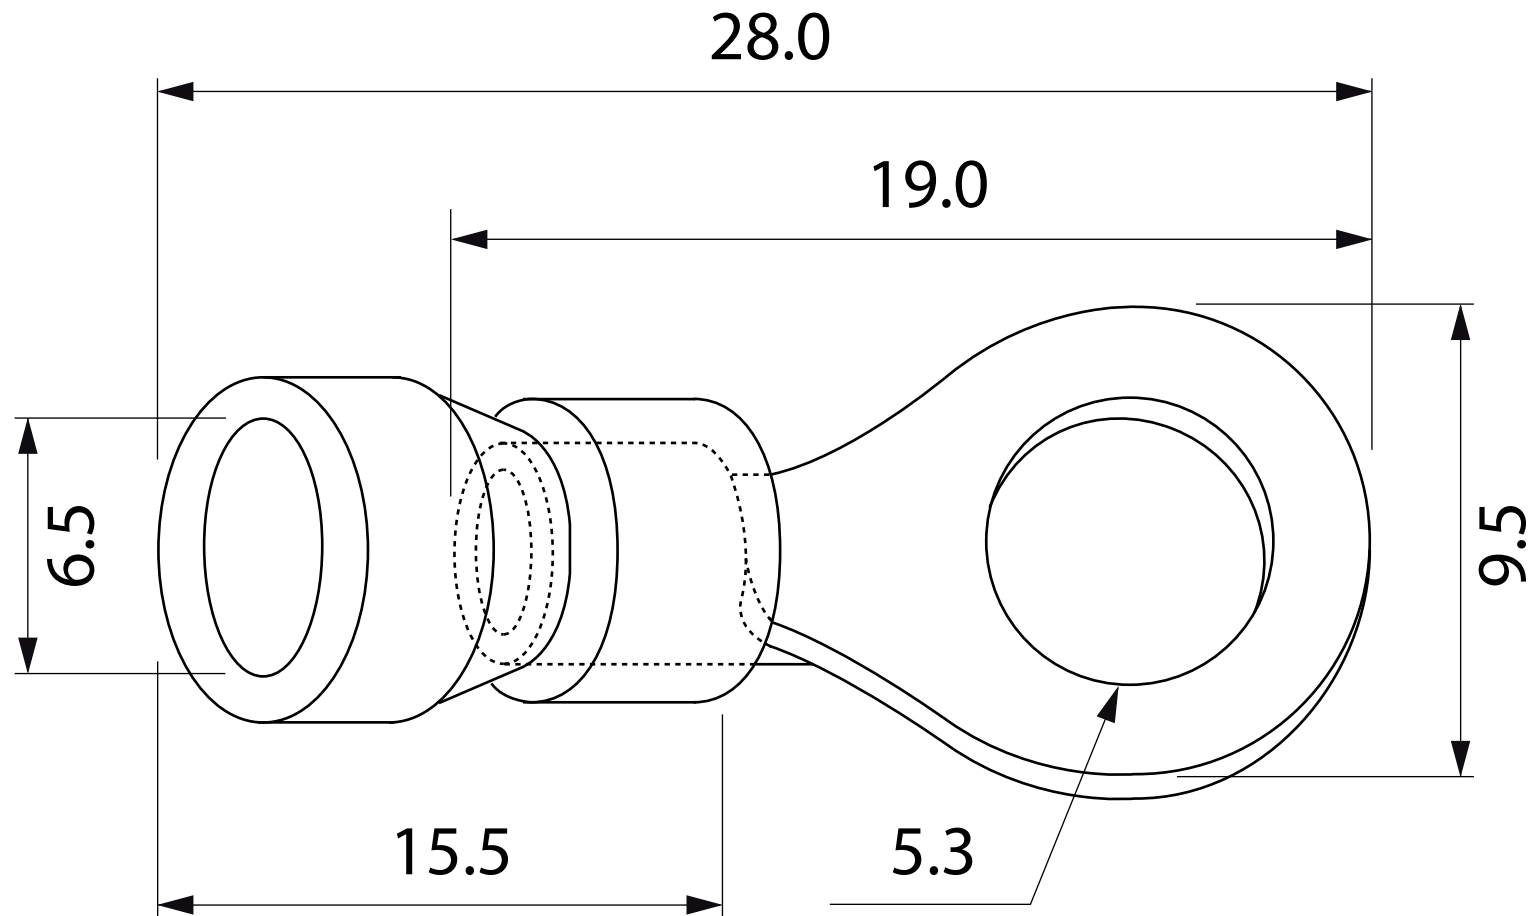

# DESSIN TECHNIQUE / TECHNICAL DRAWING

# J-LITE

1 866 447-5656 / INFO@J-LITE.COM  
WWW.J-LITE.COM

732-113

Ring terminal  
Cosse à anneau

2022-03-09

PROJECTIONS

DIMENSIONS 28 mm x 6.5 mm (#12-10)  
SPECS Goujon #10 / Stud #10  
MATERIAL Vinyl - Yellow / Vinyle - Jaune