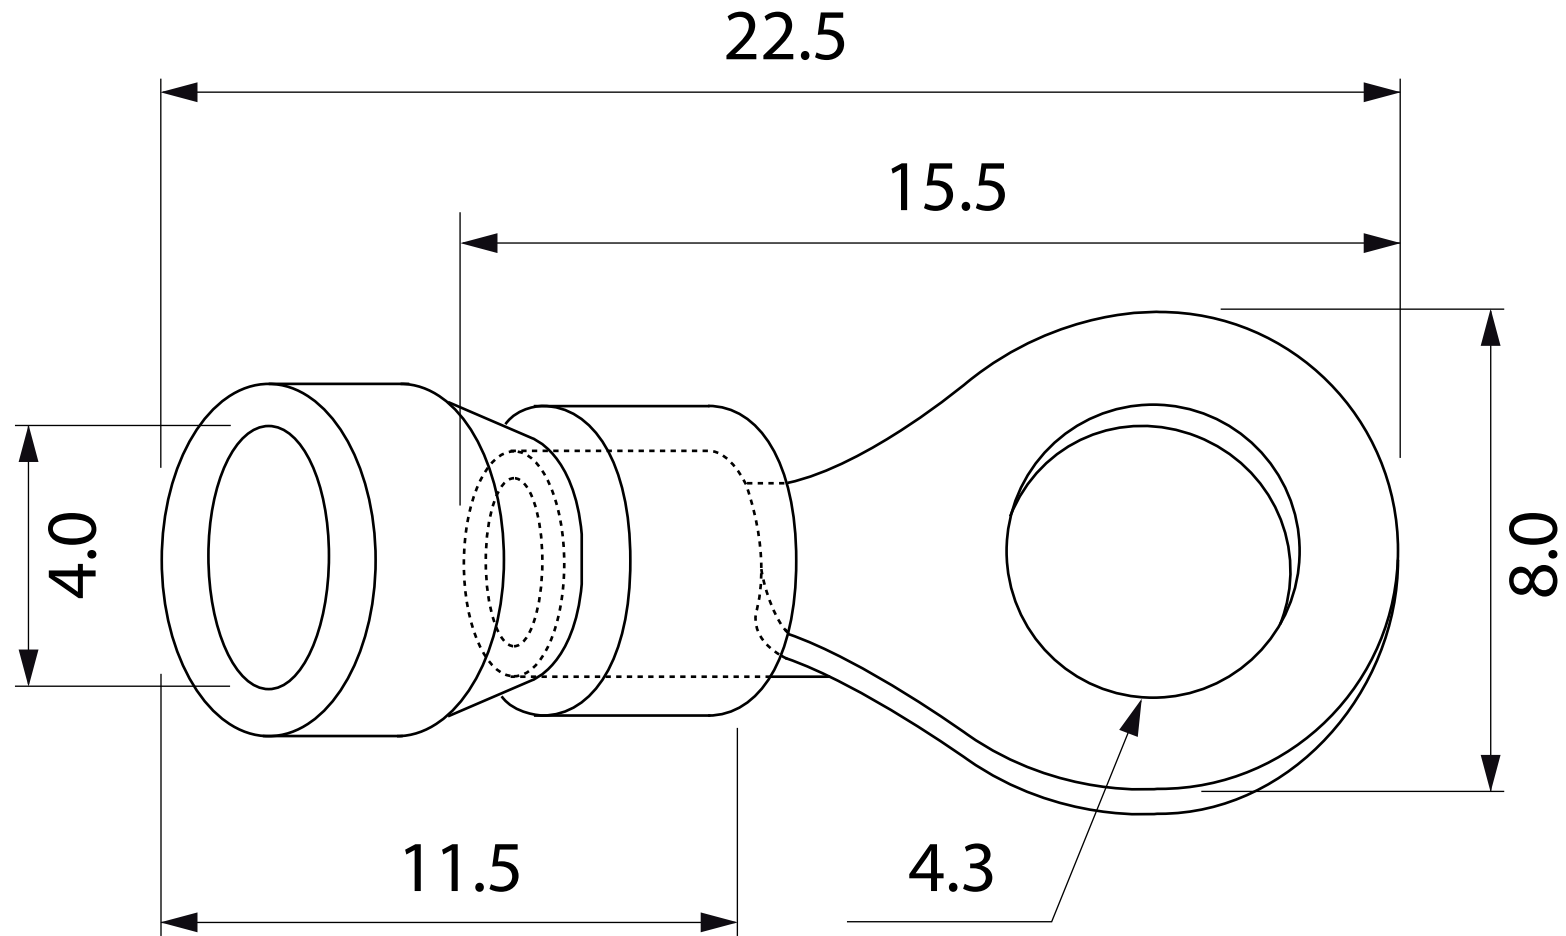

DESSIN TECHNIQUE / TECHNICAL DRAWING

J-LITE

1 866 447-5656 / INFO@J-LITE.COM
WWW.J-LITE.COM

732-101
Ring terminal
Cosse à anneau

2022-03-09

PROJECTIONS

DIMENSIONS 22.5 mm x 4 mm (#22-18)
SPECS Goujon #4-6 / Stud #4-6
MATERIAL Vinyl - Red / Vinyle - Rouge