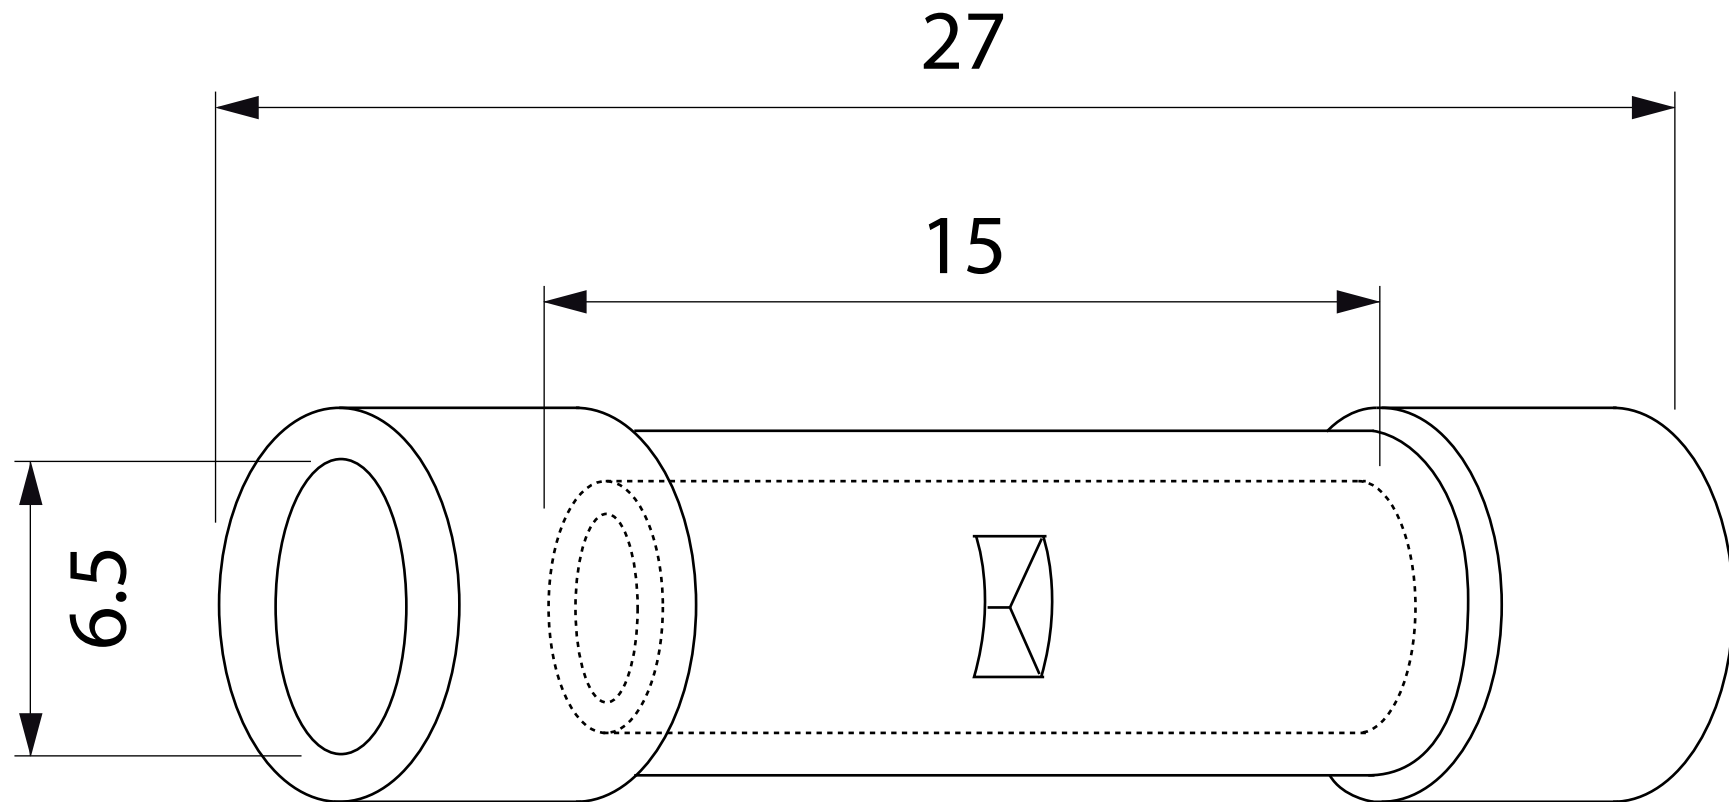

DESSIN TECHNIQUE / TECHNICAL DRAWING

J-LITE

1 866 447-5656 / INFO@J-LITE.COM
WWW.JJ-LITE.COM

731-223

Butt connector
Manchon connecteur

2022-02-22

PROJECTIONS

DIMENSIONS 27 mm x 6.5 mm
SPECS #12-10
MATERIAL Nylon - Yellow / Jaune