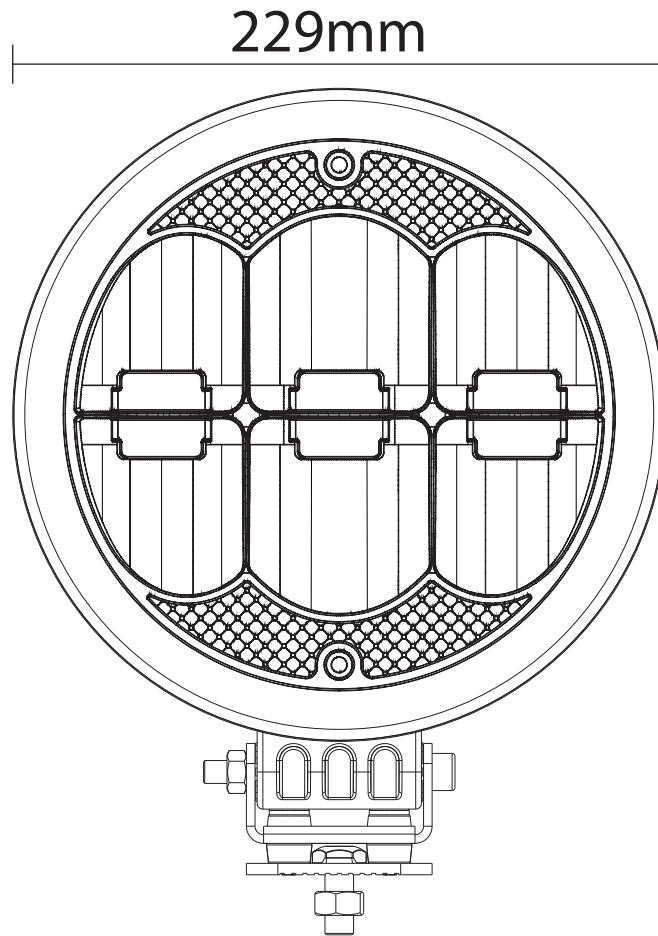

DESSIN TECHNIQUE / TECHNICAL DRAWING

J-LITE
OFF-ROAD
 1 866 447-5656
 INFO@JLITE-OFFROAD.COM
 WWW.JLITE-OFFROAD.COM

709-861
 Work lamp LED
 Lampe de travail à DEL

2022-02-22
 PROJECTIONS

DIMENSIONS:
 DIODES
 LUMENS
 WATTS
 AMPS
 VOLTS

9" (228.6 mm)
 6 CREE
 5400 LM
 60W
 3.6A@12V, 1.8A@24V
 10-30 Vdc