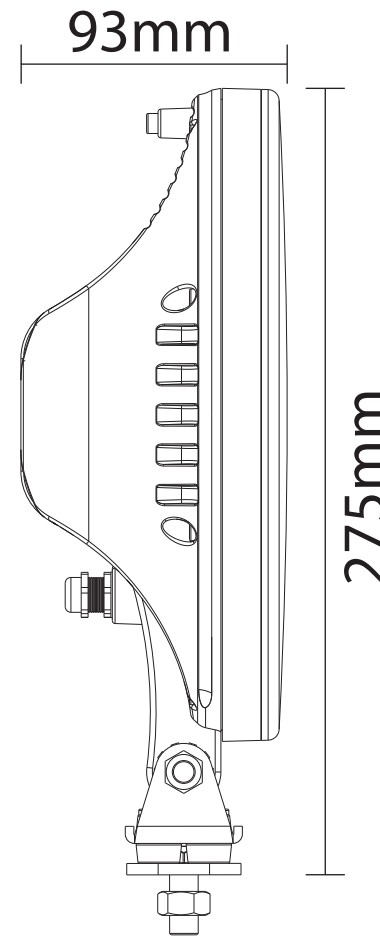

DESSIN TECHNIQUE / TECHNICAL DRAWING

J-LITE
OFF-ROAD
 1 866 447-5656
 INFO@JLITE-OFFROAD.COM
 WWW.JLITE-OFFROAD.COM

709-861
 Work lamp LED
 Lampe de travail à DEL

2022-02-22
 PROJECTIONS

DIMENSIONS:
 DIODES
 LUMENS
 WATTS
 AMPS
 VOLTS

9" (228.6 mm)
 6 CREE
 5400 LM
 60W
 3.6A@12V, 1.8A@24V
 10-30 Vdc