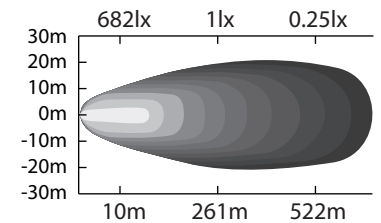

DESSIN TECHNIQUE / TECHNICAL DRAWING

J-LITE
OFF-ROAD
 1 866 447-5656
 INFO@JLITE-OFFROAD.COM
 WWW.JLITE-OFFROAD.COM

709-861
 Work lamp LED
 Lampe de travail à DEL

2022-02-22
 PROJECTIONS

DIMENSIONS:
 DIODES
 LUMENS
 WATTS
 AMPS
 VOLTS

9" (228.6 mm)
 6 CREE
 5400 LM
 60W
 3.6A@12V, 1.8A@24V
 10-30 Vdc