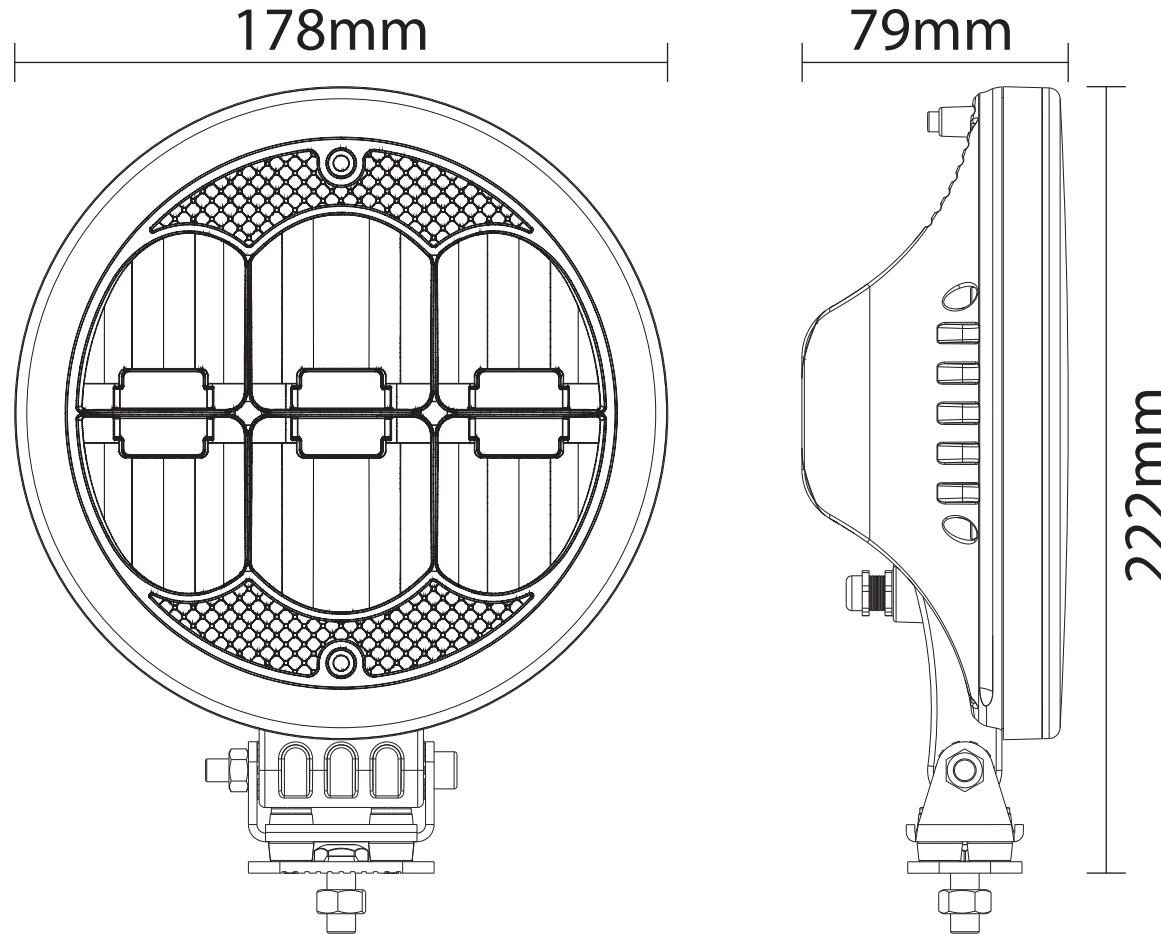

# DESSIN TECHNIQUE / TECHNICAL DRAWING

**J-LITE**  
**OFF-ROAD**  
 1 866 447-5656  
 INFO@JLITE-OFFROAD.COM  
 WWW.JLITE-OFFROAD.COM

**709-851**  
 Work lamp LED  
 Lampe de travail à DEL

2022-02-22  
 PROJECTIONS

DIMENSIONS:  
 DIODES  
 LUMENS  
 WATTS  
 AMPS  
 VOLTS

7" (177 mm)  
 6 CREE  
 5400 LM  
 60W  
 3.6A@12V, 1.8A@24V  
 10-30 Vdc