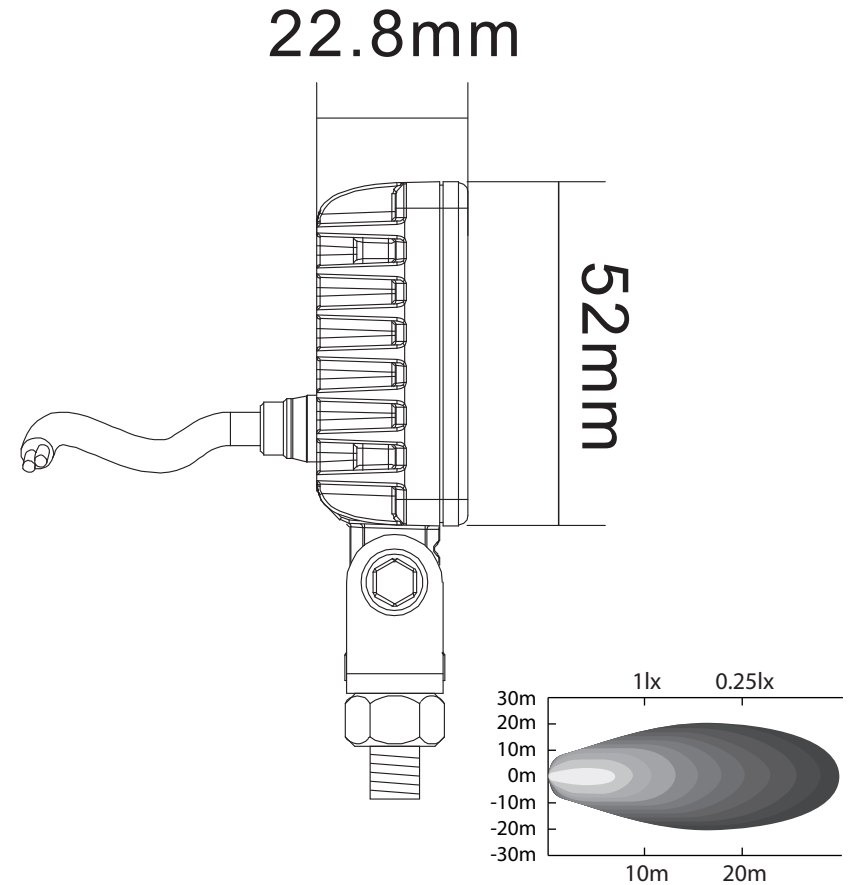

# DESSIN TECHNIQUE / TECHNICAL DRAWING

**J-LITE**  
**OFF-ROAD**  
 1 866 447-5656  
 INFO@JLITE-OFFROAD.COM  
 WWW.JLITE-OFFROAD.COM

**709-823**  
 Off-Road Work lamp LED  
 Lampe de travail hors-route à DEL  
 2022-02-22  
 PROJECTIONS

DIMENSIONS:  
 DIODES  
 LUMENS  
 WATTS  
 AMPS  
 VOLTS  
 SPECIFICATIONS / SPÉCIFICATIONS

3.7" x 3" (93 mm x 77 mm)  
 1 COB  
 726 LM  
 6W  
 0.5A@12V, 0.3A@24V  
 10-30 Vdc  
 Flood (120°)