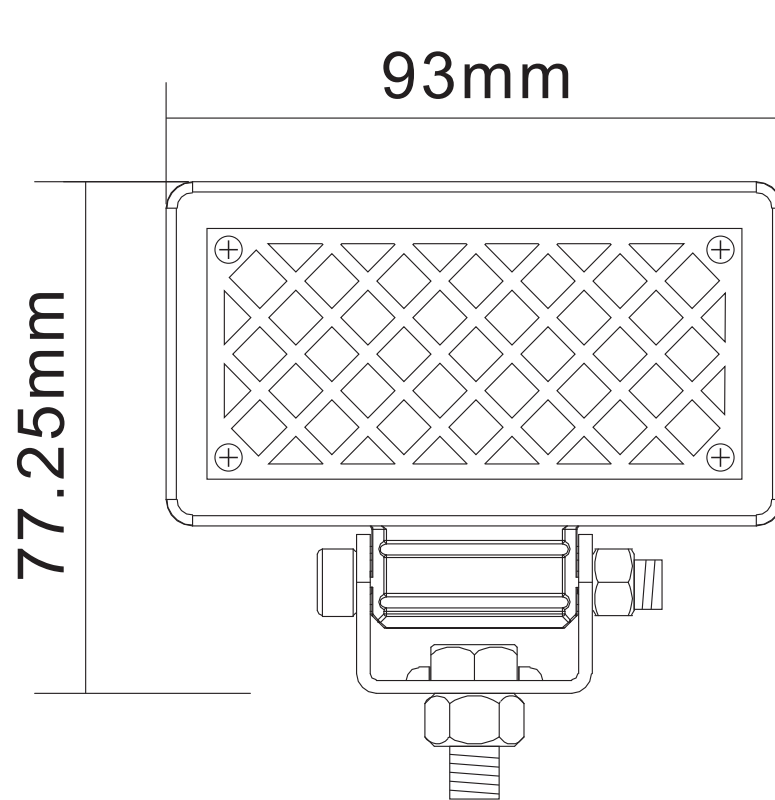

# DESSIN TECHNIQUE / TECHNICAL DRAWING

**J-LITE**  
**OFF-ROAD**  
 1 866 447-5656  
 INFO@JLITE-OFFROAD.COM  
 WWW.JLITE-OFFROAD.COM

**709-823**  
 Off-Road Work lamp LED  
 Lampe de travail hors-route à DEL  
 2022-02-22  
 PROJECTIONS

DIMENSIONS:  
 DIODES  
 LUMENS  
 WATTS  
 AMPS  
 VOLTS  
 SPECIFICATIONS / SPÉCIFICATIONS

3.7" x 3" (93 mm x 77 mm)  
 1 COB  
 726 LM  
 6W  
 0.5A@12V, 0.3A@24V  
 10-30 Vdc  
 Flood (120°)