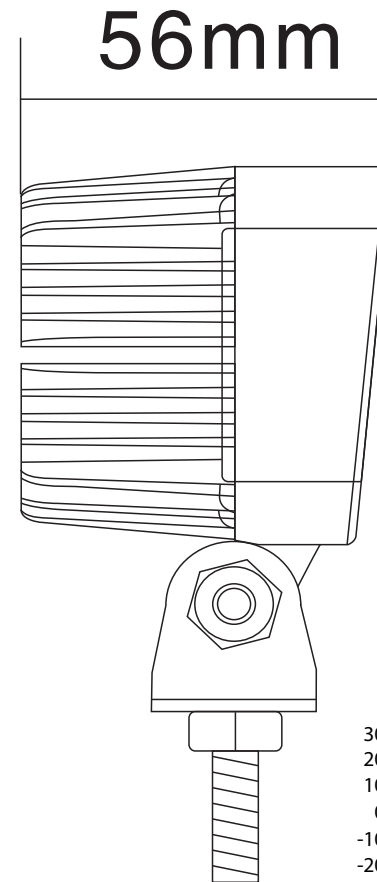

DESSIN TECHNIQUE / TECHNICAL DRAWING

J-LITE
OFF-ROAD
 1 866 447-5656
 INFO@JLITE-OFFROAD.COM
 WWW.JLITE-OFFROAD.COM

709-803
 Off-Road Work lamp LED
 Lampe de travail hors-route à DEL
 2022-02-21
 PROJECTIONS

DIMENSIONS:
 DIODES
 LUMENS
 WATTS
 AMPS
 VOLTS
 SPECIFICATIONS / SPÉCIFICATIONS

4.3" x 2.4" (110 mm x 60 mm)
 6 Epistar
 1440 LM
 18W
 1.4A@12V, 0.8A@24V
 10-30 Vdc
 Flood (60°)