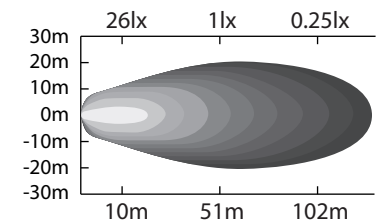

DESSIN TECHNIQUE / TECHNICAL DRAWING

J-LITE
OFF-ROAD
1 866 447-5656
INFO@JLITE-OFFROAD.COM
WWW.JLITE-OFFROAD.COM

709-803
Off-Road Work lamp LED
Lampe de travail hors-route à DEL
2022-02-21
PROJECTIONS

DIMENSIONS:
DIODES
LUMENS
WATTS
AMPS
VOLTS
SPECIFICATIONS / SPÉCIFICATIONS

4.3" x 2.4" (110 mm x 60 mm)
6 Epistar
1440 LM
18W
1.4A@12V, 0.8A@24V
10-30 Vdc
Flood (60°)