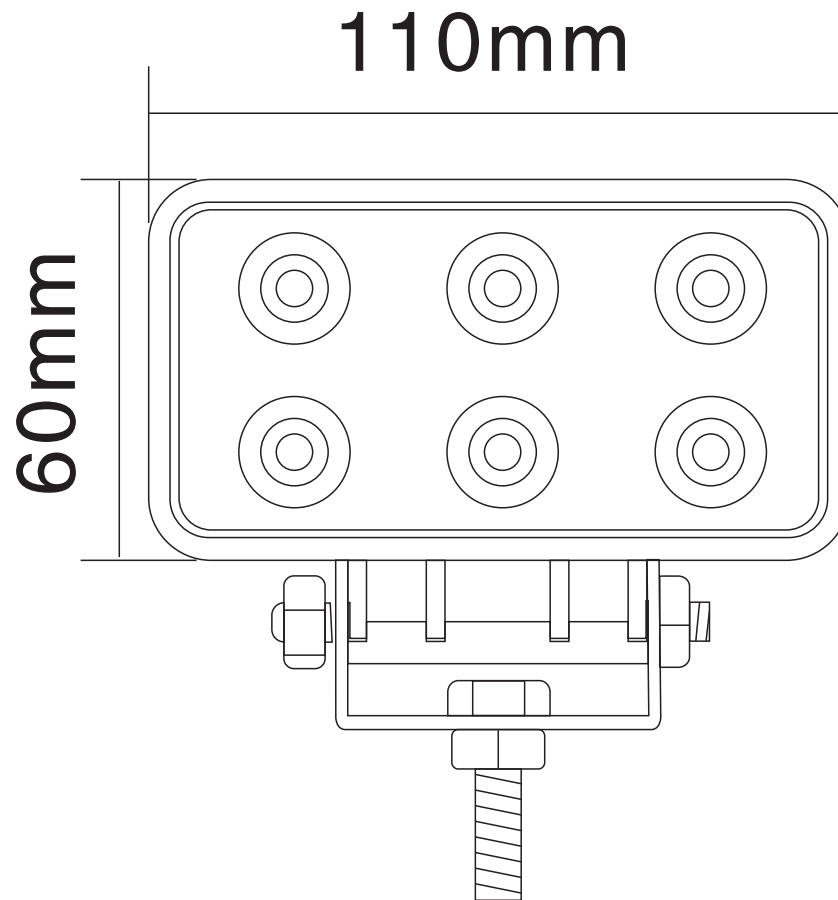

DESSIN TECHNIQUE / TECHNICAL DRAWING

J-LITE
OFF-ROAD
 1 866 447-5656
 INFO@JLITE-OFFROAD.COM
 WWW.JLITE-OFFROAD.COM

709-803
 Off-Road Work lamp LED
 Lampe de travail hors-route à DEL
 2022-02-21
 PROJECTIONS

DIMENSIONS:
 DIODES
 LUMENS
 WATTS
 AMPS
 VOLTS
 SPECIFICATIONS / SPÉCIFICATIONS

4.3" x 2.4" (110 mm x 60 mm)
 6 Epistar
 1440 LM
 18W
 1.4A@12V, 0.8A@24V
 10-30 Vdc
 Flood (60°)