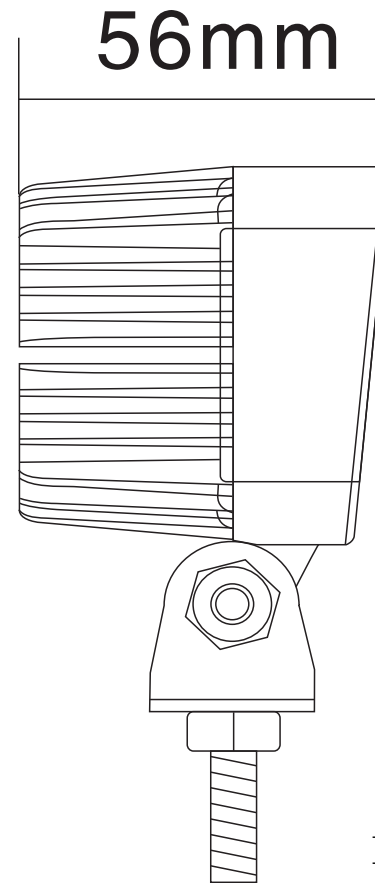

DESSIN TECHNIQUE / TECHNICAL DRAWING

J-LITE
OFF-ROAD
 1 866 447-5656
 INFO@JLITE-OFFROAD.COM
 WWW.JLITE-OFFROAD.COM

709-793
 Off-Road Work lamp LED
 Lampe de travail hors-route à DEL
 2022-02-21
 PROJECTIONS

DIMENSIONS:
 DIODES
 LUMENS
 WATTS
 AMPS
 VOLTS
 SPECIFICATIONS / SPÉCIFICATIONS

4.3" x 2.4" (110 mm x 60 mm)
 3 Epistar
 720 LM
 9W
 0.7A@12V, 0.4A@24V
 10-30 Vdc
 Flood (90°)