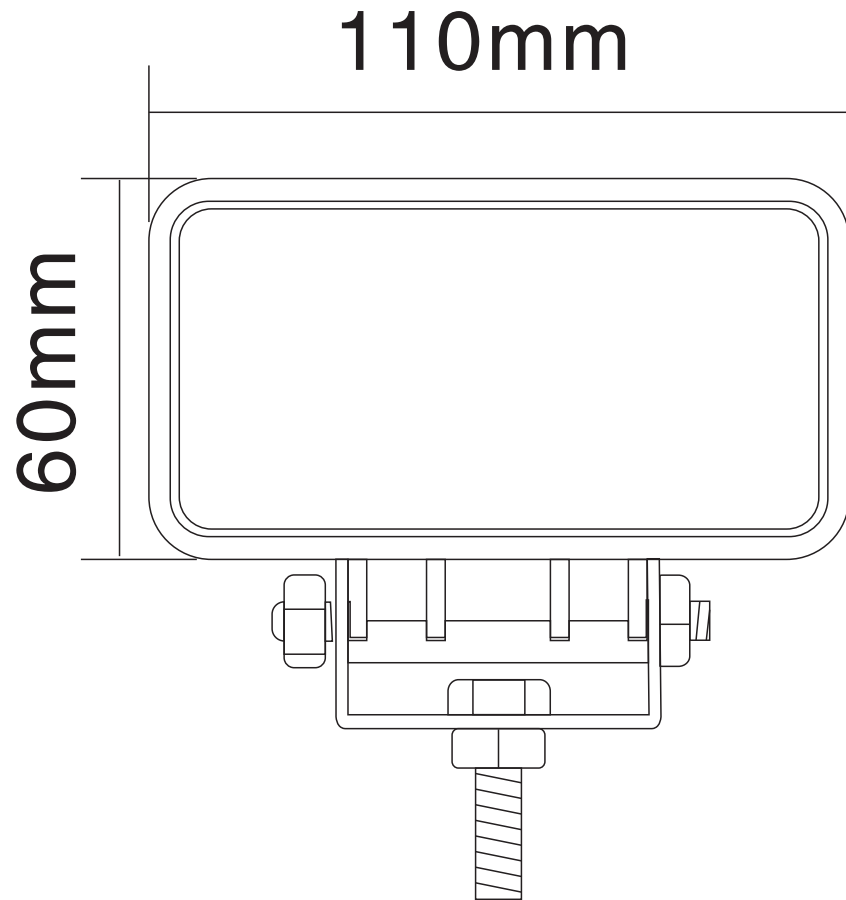

DESSIN TECHNIQUE / TECHNICAL DRAWING

J-LITE
OFF-ROAD
 1 866 447-5656
 INFO@JLITE-OFFROAD.COM
 WWW.JLITE-OFFROAD.COM

709-793
 Off-Road Work lamp LED
 Lampe de travail hors-route à DEL
 2022-02-21
 PROJECTIONS

DIMENSIONS:
 DIODES
 LUMENS
 WATTS
 AMPS
 VOLTS
 SPECIFICATIONS / SPÉCIFICATIONS

4.3" x 2.4" (110 mm x 60 mm)
 3 Epistar
 720 LM
 9W
 0.7A@12V, 0.4A@24V
 10-30 Vdc
 Flood (90°)