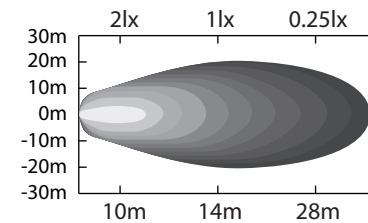

DESSIN TECHNIQUE / TECHNICAL DRAWING

J-LITE
OFF-ROAD
1 866 447-5656
INFO@JLITE-OFFROAD.COM
WWW.JLITE-OFFROAD.COM

709-793
Off-Road Work lamp LED
Lampe de travail hors-route à DEL
2022-02-21
PROJECTIONS

DIMENSIONS:
DIODES
LUMENS
WATTS
AMPS
VOLTS
SPECIFICATIONS / SPÉCIFICATIONS

4.3" x 2.4" (110 mm x 60 mm)
3 Epistar
720 LM
9W
0.7A@12V, 0.4A@24V
10-30 Vdc
Flood (90°)