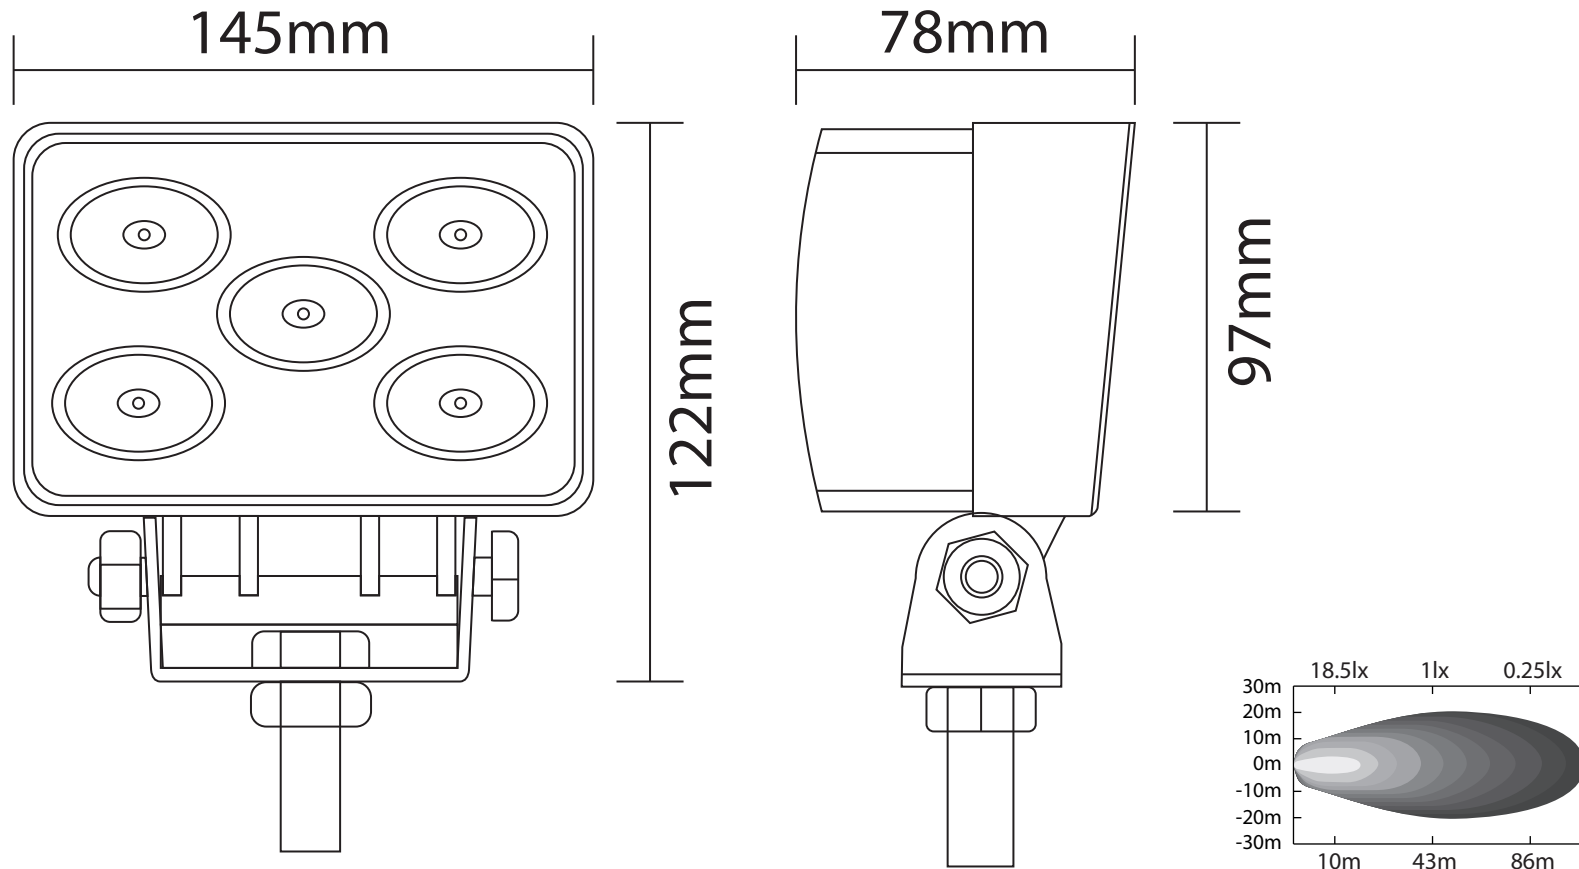

# DESSIN TECHNIQUE / TECHNICAL DRAWING

**J-LITE**  
**OFF-ROAD**  
 1 866 447-5656  
 INFO@JLITE-OFFROAD.COM  
 WWW.JLITE-OFFROAD.COM

**709-723**  
 Off-Road Work lamp LED  
 Lampe de travail hors-route à DEL  
 2022-02-21  
 PROJECTIONS

DIMENSIONS:  
 DIODES  
 LUMENS  
 WATTS  
 AMPS  
 VOLTS  
 SPECIFICATIONS / SPÉCIFICATIONS

5.7" x 5.7" (144.5 mm x 146 mm)  
 5 CREE  
 4500 LM  
 50W  
 3.6A@12V, 1.8A@24V  
 10-30 Vdc  
 Flood (90°)